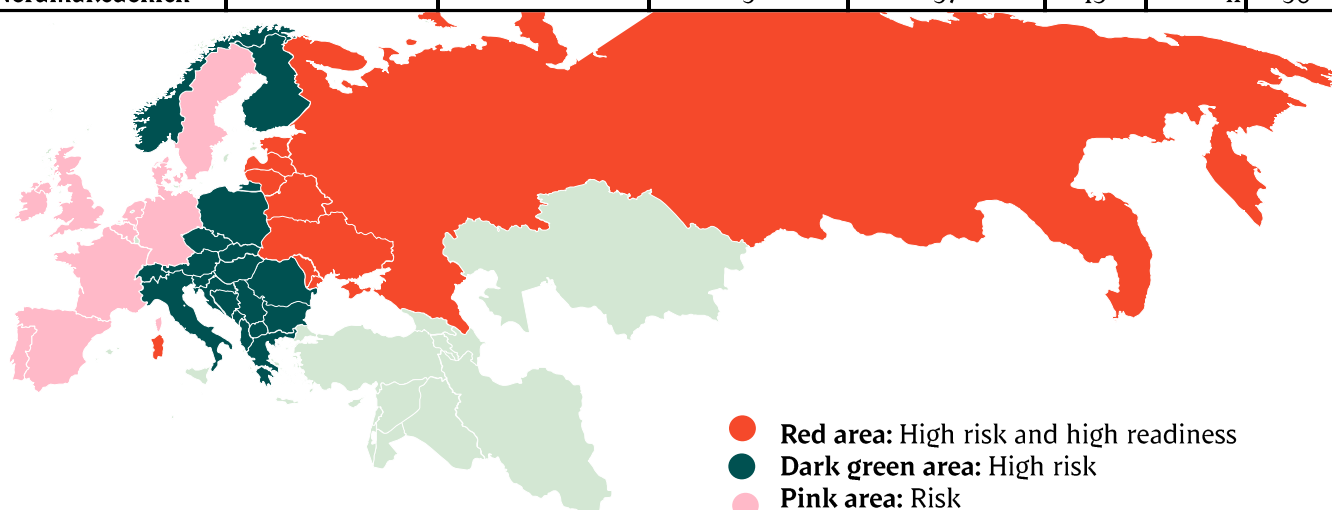

Week		
27	57.656	
28	54.305	
29	54.413	39997
30	53.827	42.192
31	55.107	39.192
32	51.698	40.034
33	56.257	39.660
34		39.096
35		38.859
36		35.620
37		37.145
38		37.378
39		38.164
40		32.749
41		41.020
42		37.240
43		39.895
44		33.918
45		41.021
46		38.912
47		39.347
48		38.856
49		38.879
50		40.133
51		40248
52		26.124
53		
<b>Average (week)</b>		
<b>Total (year)</b>		
<b>Change (week)</b>		

## African swine fever

The EU Commission's reporting system for African swine fever for EU countries and Ukraine has been updated until 24<sup>th</sup> of July.

Country	Period		Year to date		2023		2022	
	August 8th - August 14th 2024		January 1st - August 14th 2024		Piøs	Wild boars	Piøs	Wild boars
Estonia		1		13	2	53		
Latvia	2	20	6	560	8	730	6	9
Lithuania		16	6	398	3	439	16	3
Poland	3	42	40	1.244	30	2.744	14	2
Italy (Sardinia)	2	10	14	1.125	17	1.047	4	2
Ukraine	5	1	44	12	37	9	7	
Czech Republic				26		56		
Romania	7		138	111	740	292	329	4
Hungary		10		255		407		5
Bulgaria			1	95	3	322	2	3
Slovakia		4	1	102		546	5	5
Serbia	52	6	247	88	991	213	107	1
Moldova	1		10	6	19			
Montenegro				1		6	14	
Bosnia-Hercegovina	1		30	36	1.508	22		
Croatia			6	38	1.124	11		
Nordmakedonien			3	37	15	41	30	