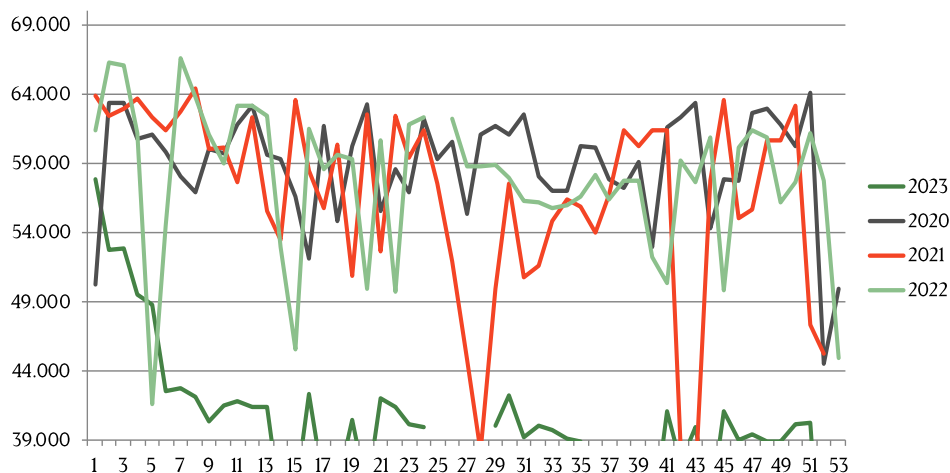

Weekly slaughtering's Danish Crown Essen

Week	2024	2023
1	33.508	57.867
2	39.696	52709
3	39.963	52844
4	40.949	49.518
5	40.523	48762
6	51.122	42.464
7	51.181	42.706
8	51.721	42106
9	51.663	40341
10	50.959	41433
11	52.025	41.726
12	52.015	41.316
13	44.149	41381
14	43.431	34205
15	53.283	35043
16	54.081	42248
17	56.088	35631
18	47.023	35.664
19	47.125	40.401
20	58.496	35.179
21	44.650	41.975
22	56.827	41.390
23	56.158	40.132
24	56.648	39.901
25	54.839	
26	54.503	

Week		
27	57.656	
28	54.305	
29	54.413	39997
30	53.827	42.192
31	55.107	39.192
32	51.698	40.034
33	56.257	39.660
34		39.096
35		38.859
36		35.620
37		37.145
38		37.378
39		38.164
40		32.749
41		41.020
42		37.240
43		39.895
44		33.918
45		41.021
46		38.912
47		39.347
48		38.856
49		38.879
50		40.133
51		40248
52		26.124
53		
Average (week)		
Total (year)		
Change (week)		

Best regards,
Danish Crown