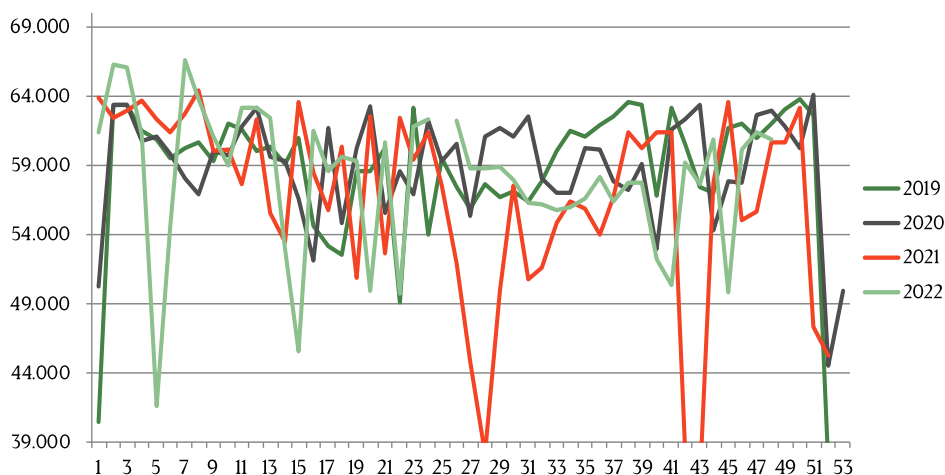

Weekly slaughtering's Danish Crown Essen

Week	2022	2021
1	61.376	63856
2	66.279	62474
3	66.098	62901
4	61.128	63648
5	41543	62280
6	54.500	61.404
7	66.544	62.697
8	63.797	64.376
9	61.020	60.006
10	59.030	60.090
11	63.200	57.586
12	63.180	62.295
13	62.414	55.569
14	52.963	53.423
15	45.486	63.548
16	61.518	58.421
17	58.538	55.717
18	59.614	60.384
19	59.301	50.877
20	49.923	62.542
21	60.634	52.670
22	49.660	62.469
23	61.778	59.450
24	62.361	61.404
25		57.500
26	62.168	51.933

Week	2021
27	58.795
28	58.856
29	57.990
30	56.234
31	56.165
32	55.716
33	55.985
34	56.548
35	58.154
36	56.373
37	57.704
38	57.691
39	52.245
40	50.297
41	59.149
42	57.650
43	60.840
44	49.755
45	60.156
46	61.330
47	60.860
48	60.675
49	60.604
50	63.160
51	47.352
52	45.190
53	
Average (week)	56.689
Total (year)	2.947.838
Change (week)	-3,79%

Best regards,
Danish Crown