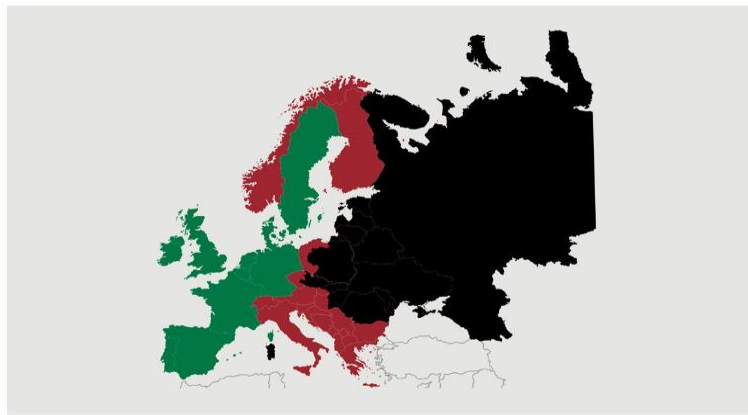

Best regards
Danish Crown

Weekly slaughtering's Danish Crown Essen

Week	2020	2019
1	50.209	40.367
2	63.378	63.329
3	63.402	63.408
4	60.747	61.468
5	61.019	60.896
6	59.845	59.523
7	58.095	60.227
8	56.897	60.695
9	60.033	59.326
10	59.724	62.005
11	61.817	61.619
12	63.130	60.030
13	59.585	60.311
14	59.247	59.040
15	56.629	61.006
16	52.081	54.587
17	61.680	53.110
18	54.760	52.555
19	60.222	58.603
20	63.225	58.518
21	55.570	60.282
22	58.517	49.073
23	56.849	63.195
24	62.218	53.936
25	59.332	59.462
26	60.534	57.454

Best regards
Danish Crown

African swine fever

The EU Commission's reporting system for African swine fever for EU countries and Ukraine has been updated until 21th of June.

Country	Period June 15 th - June 21 th		Year to date January 1 st - June 21 th		2019		2018	
	Pigs	Wild boars	Pigs	Wild boars	Pigs	Wild boars	Pigs	Wild boars
Estonia				24		80		230
Latvia		4		133	1	369	10	685
Lithuania		5	1	115	19	464	51	1.443
Poland	1	54	4	2.695	48	2.468	109	2.438
Italy				32	1	60	10	64
Ukraine			8	4	42	11	105	41
Czech Republic								28
Romania	15	12	295	528	1.724	683	1.163	170
Hungary		167		2.866		1.598		138
Bulgaria			17	329	44	165	1	5
Slovakia		1		122	11	27		
Serbia				41	18			
Moldova			1	30				
Belgium				3		482		161
Greece			1					
Total	16	243	327	6.922	1.908	6.407	1.449	5.403

Black area: High risk and high readiness
 Red area: High risk
 Green area: Risk

Best regards
 Danish Crown

African swine fever outbreaks in China

Cities/Regions		
Shenyang	Harbin	Great Khinogan Mountains
Zhengzhou	Yunnan	Yulin
Lianyungang	Jinshan	Guigang
Wenzhou	Jiangxi	Chongqing
Xuancheng	Shaanxi	Bome
Wuxi	Heilongjiang	Bayi
Chuzhou	Tongzhou	Gongbo'gyamda
Jiamusi	Linfen	Urumqi
Tongling	Daitongzhuangcun	Hubei
Xilin Gol	Qianshanzhen	Shizhu
Wuhu City	Huxian	Chengmai
Jilin	Dongjiang Avenue	
Songyuan	Yongning	
Gongzhuling	Siyang	
Horqin	Jiangsu	
Hohhot	Suihua	
Yingkou	Guizhou	
Zhaotong	Sanming	
Luotian	Zhuhai	
Baojing	Jinan	
Qingyang	Jinzhou	
Wuxue	Panjin	
Sichuan	Xushui	