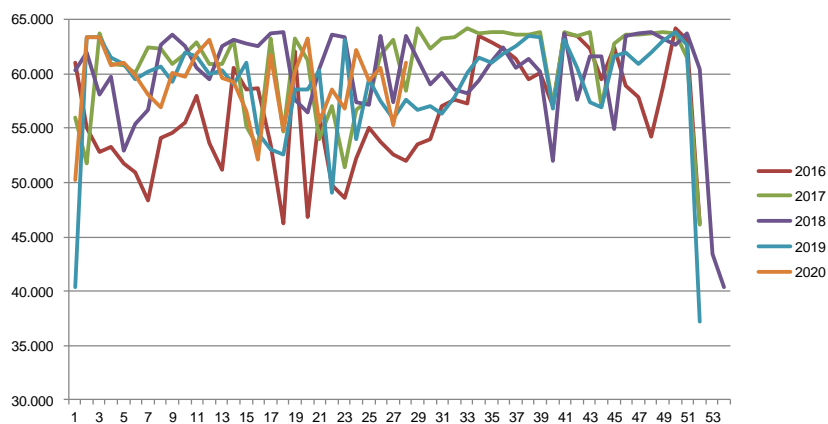

Weekly slaughtering's Danish Crown Essen

Week	2020	2019
1	50.209	40.367
2	63.378	63.329
3	63.402	63.408
4	60.747	61.468
5	61.019	60.896
6	59.845	59.523
7	58.095	60.227
8	56.897	60.695
9	60.033	59.326
10	59.724	62.005
11	61.817	61.619
12	63.130	60.030
13	59.585	60.311
14	59.247	59.040
15	56.629	61.006
16	52.081	54.587
17	61.680	53.110
18	54.760	52.555
19	60.222	58.603
20	63.225	58.518
21	55.570	60.282
22	58.517	49.073
23	56.849	63.195
24	62.218	53.936
25	59.332	59.462
26	60.534	57.454

Week	2020	2019
27	55.300	55.853
28	61.076	57.615
29		56.638
30		57.069
31		56.393
32		57.813
33		60.073
34		61.488
35		61.071
36		61.898
37		62.502
38		63.527
39		63.325
40		56.780
41		63.150
42		60.543
43		57.436
44		56.962
45		61.664
46		61.984
47		60.934
48		61.976
49		63.046
50		63.812
51		62.634
52		37.264
Average (week)	59.111	58.798
Total (year)	1.655.121	3.057.475
Change (week)	0,53%	-2,32%

Best regards
Danish Crown