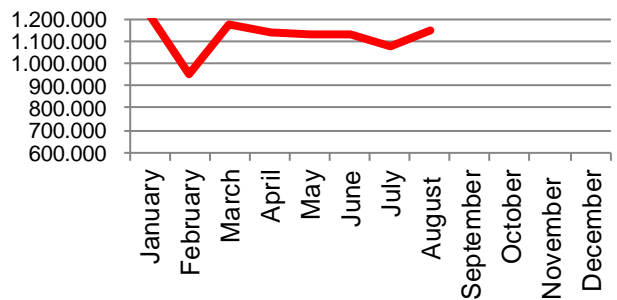

Total - 2016

Best regards
Danish Crown