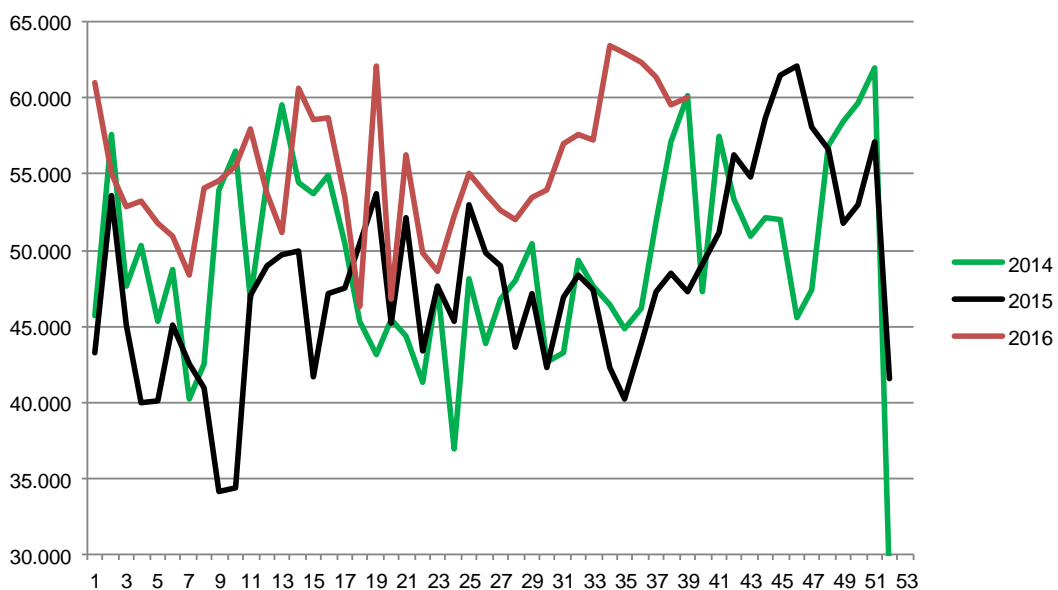

Weekly slaughtering's Danish Crown Essen

Week	2016	2015	2014
1	61.008	43.195	45.700
2	55.082	53.638	57.627
3	52.807	45.020	47.587
4	53.237	39.931	50.291
5	51.815	40.117	45.320
6	50.912	45.104	48.727
7	48.411	42.472	40.239
8	54.099	40.946	42.546
9	54.564	34.166	53.908
10	55.520	34.377	56.509
11	57.931	47.055	46.723
12	53.690	48.978	54.549
13	51.129	49.673	59.533
14	60.589	49.904	54.443
15	58.608	41.702	53.755
16	58.646	47.150	54.869
17	53.508	47.488	50.487
18	46.260	50.416	45.280
19	62.129	53.759	43.100
20	46.814	45.179	45.389
21	56.222	52.159	44.297
22	49.798	43.422	41.285
23	48.579	47.593	47.598
24	52.277	45.265	36.922
25	55.088	52.956	48.136
26	53.747	49.840	43.921

Week	2016	2015	2014
27	52.567	48.928	46.759
28	51.977	43.582	47.950
29	53.498	47.141	50.452
30	54.009	42.317	42.692
31	57.008	46.882	43.203
32	57.569	48.324	49.375
33	57.230	47.392	47.650
34	63.500	42.320	46.411
35	62.909	40.239	44.796
36	62.374	43.894	46.174
37	61.328	47.298	51.838
38	59.540	48.522	57.162
39	60.082	47.249	60.108
40		49.104	47.249
41		51.140	57.511
42		56.284	53.302
43		54.756	50.854
44		58.676	52.169
45		61.458	52.053
46		62.096	45.584
47		58.136	47.440
48		56.648	56.897
49		51.792	58.440
50		53.040	59.646
51		57.128	61.950
52		41.578	27.955
53		50.466	
Average (week)	55.284	48.073	49.315
Total (year)	2.156.061	2.497.429	2.564.361
Change (week)	15,00%	-2,52%	-5,56%

Best regards
Danish Crown