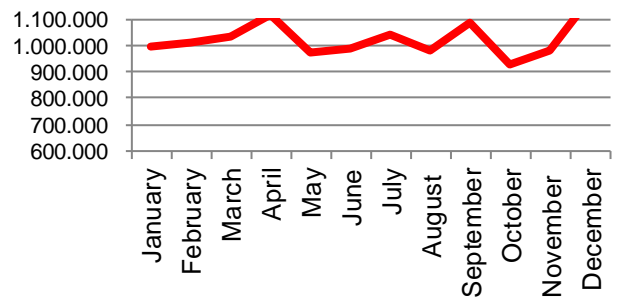

Total - 2015

2016	Piglets	Slaughter pigs	Total
January	1.201.705	21.393	1.223.098
February	927.147	27.901	955.048
March	1.150.126	23.275	1.173.401
April	1.116.337	26.924	1.143.261
May	1.111.458	20.435	1.131.893
June	1.086.686	40.518	1.127.204
July	1.054.711	22.733	1.077.444
August	1.133.509	19.599	1.153.108
September			
October			
November			
December			
Total	8.781.679	202.778	8.984.457