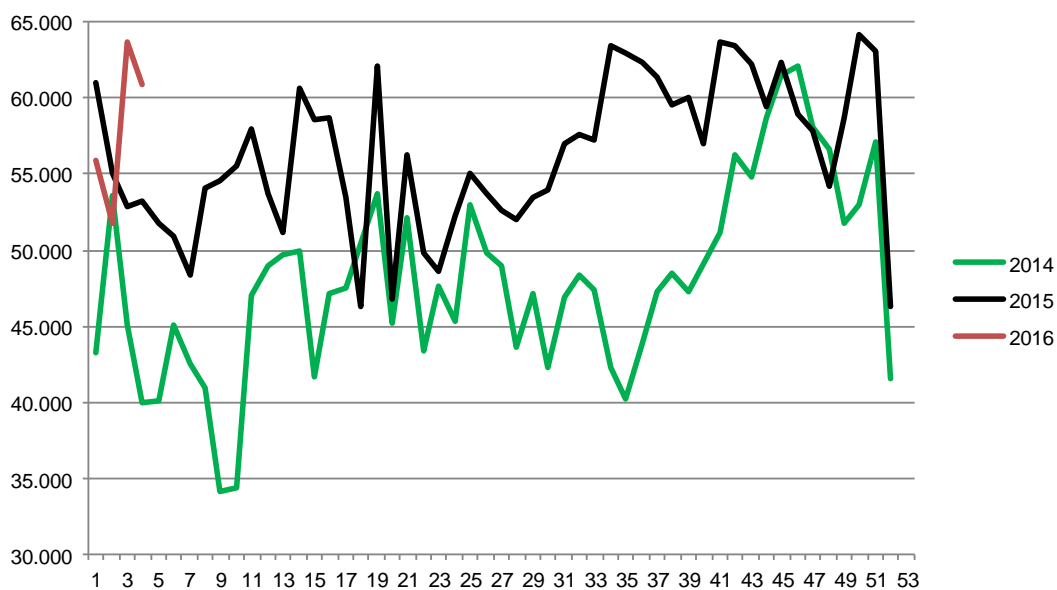

Weekly slaughtering's Danish Crown Essen

Week	2017	2016	2015
1	55.941	61.008	43.195
2	51.750	55.082	53.638
3	63.697	52.807	45.020
4	60.900	53.237	39.931
5		51.815	40.117
6		50.912	45.104
7		48.411	42.472
8		54.099	40.946
9		54.564	34.166
10		55.520	34.377
11		57.931	47.055
12		53.690	48.978
13		51.129	49.673
14		60.589	49.904
15		58.608	41.702
16		58.646	47.150
17		53.508	47.488
18		46.260	50.416
19		62.129	53.759
20		46.814	45.179
21		56.222	52.159
22		49.798	43.422
23		48.579	47.593
24		52.277	45.265
25		55.088	52.956
26		53.747	49.840

Week	2017	2016	2015
27		52.567	48.928
28		51.977	43.582
29		53.498	47.141
30		54.009	42.317
31		57.008	46.882
32		57.569	48.324
33		57.230	47.392
34		63.500	42.320
35		62.909	40.239
36		62.374	43.894
37		61.328	47.298
38		59.540	48.522
39		60.082	47.249
40		57.049	49.104
41		63.693	51.140
42		63.445	56.284
43		62.265	54.756
44		59.466	58.676
45		62.394	61.458
46		58.916	62.096
47		57.902	58.136
48		54.257	56.648
49		58.725	51.792
50		64.147	53.040
51		63.091	57.128
52		46.280	41.578
53			50.466
Average (week)	58.072	56.302	48.073
Total (year)	232.288	2.927.691	2.497.429
Change (week)	3,14%	17,12%	-2,52%

Best regards
Danish Crown