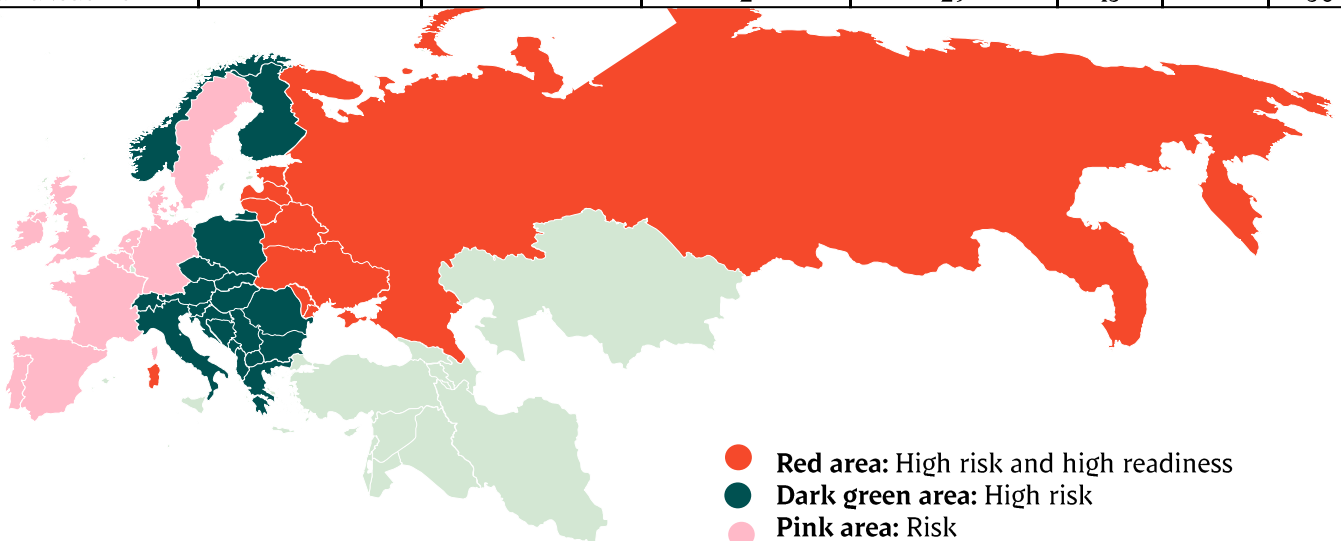

Week	2024	2023
27	57.656	
28		
29		39997
30		42.192
31		39.192
32		40.034
33		39.660
34		39.096
35		38.859
36		35.620
37		37.145
38		37.378
39		38.164
40		32.749
41		41.020
42		37.240
43		39.895
44		33.918
45		41.021
46		38.912
47		39.347
48		38.856
49		38.879
50		40.133
51		40248
52		26.124
53		
Average (week)		
Total (year)		
Change (week)		

Best regards,
Danish Crown

African swine fever

The EU Commission's reporting system for African swine fever for EU countries and Ukraine has been updated until 24th of July.

Country	Period		Year to date		2023		2024
	June 6th - June 12th 2024		January 1st - June 12th 2024		Piġs	Wild boars	Piġs
	Piġs	Wild boars	Piġs	Wild boars	Piġs	Wild boars	Piġs
Estonia				4	2	53	
Latvia		16		305	8	730	6
Lithuania		10		290	3	439	16
Poland	5	31	6	894	30	2.744	14
Italy (Sardinia)	5	57		908	17	1.047	4
Ukraine			13	9	37	9	7
Czech Republic		1		19		56	
Romania	4		59	97	740	292	329
Hungary		8		212		407	
Bulgaria			1	95	3	322	2
Slovakia		2		78		546	5
Serbia	13	1	47	74	991	213	107
Moldova			3	6	19		
Montenegro				1		6	14
Bosnia-Hercegovina	1		19	34	1.508	22	
Croatia				38	1.124	11	
Nordmakedonien			2	29	15	41	30

Best regards,
Danish Crown

African swine fever outbreaks in China

Cities/Regions		
Shenyang	Harbin	Great Khinogan Mountains
Zhengzhou	Yunnan	Yulin
Lianyungang	Jinshan	Guigang
Wenzhou	Jiangxi	Chongqing
Xuancheng	Shaanxi	Bome
Wuxi	Heilongjiang	Bayi
Chuzhou	Tongzhou	Gongbo'gyamda
Jiamusi	Linfen	Urumqi
Tongling	Daitongzhuangcun	Hubei
Xilin Gol	Qianshanzhen	Shizhu
Wuhu City	Huxian	Chengmai
Jilin	Dongjiang Avenue	
Songyuan	Yongning	
Gongzhuling	Siyang	
Horgin	Jiangsu	
Hohhot	Suihua	
Yingkou	Guizhou	
Zhaotong	Sanming	
Luotian	Zhuhai	
Baojing	Jinan	
Qingyang	Jinzhou	
Wuxue	Panjin	
Sichuan	Xushui	