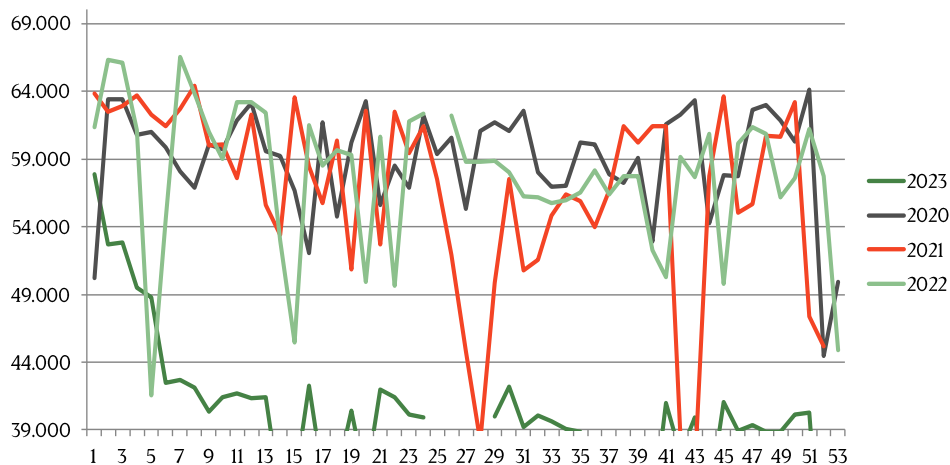

Weekly slaughtering's Danish Crown Essen

Week	2024	2023
1	33.508	57.867
2	39.696	52709
3	39.963	52844
4	40.949	49.518
5	40.523	48762
6	51.122	42.464
7	51.181	42.706
8	51.721	42106
9	51.663	40341
10	50.959	41433
11	52.025	41.726
12	52.015	41.316
13	44.149	41381
14	43.431	34205
15	53.283	35043
16	54.081	42248
17	56.088	35631
18	47.023	35.664
19	47.125	40.401
20	58.496	35.179
21	44.650	41.975
22	56.827	41.390
23	56.158	40.132
24	56.648	39.901
25	54.839	
26	54.503	

Week	2024	2023
27	57.656	
28		
29		39997
30		42.192
31		39.192
32		40.034
33		39.660
34		39.096
35		38.859
36		35.620
37		37.145
38		37.378
39		38.164
40		32.749
41		41.020
42		37.240
43		39.895
44		33.918
45		41.021
46		38.912
47		39.347
48		38.856
49		38.879
50		40.133
51		40248
52		26.124
53		
Average (week)		
Total (year)		
Change (week)		

Best regards,
Danish Crown