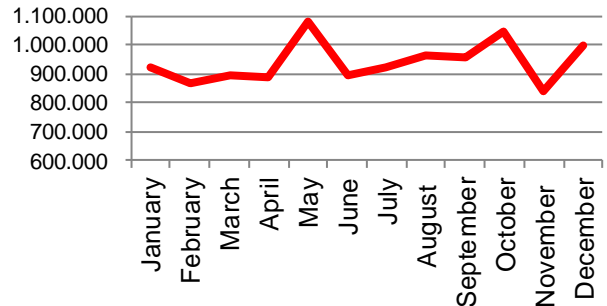

Export of live pigs (piglets and slaughter pigs)

2014	Piglets	Slaughter pigs	Total
January	879.272	40.370	919.642
February	839.091	29.707	868.798
March	859.317	33.347	892.664
April	849.646	35.314	884.960
May	1.042.982	39.777	1.082.759
June	862.440	33.065	895.505
July	886.856	34.849	921.705
August	935.636	28.867	964.503
September	932.699	27.132	959.831
October	1.010.323	37.487	1.047.810
November	803.924	35.285	839.209
December	977.146	24.598	1.001.744
Total	10.879.332	399.798	11.279.130

Total - 2014

2015	Piglets	Slaughter pigs	Total
January	962.172	32.252	994.424
February	976.858	36.996	1.013.854
March	996.913	34.920	1.031.833
April	1.090.112	29.954	1.120.066
May	947.452	22.402	969.854
June	954.462	31.475	985.937
July	1.019.331	24.209	1.043.540
August	955.796	26.483	982.279
September	1.055.464	28.311	1.083.775
October	905.318	24.772	930.090
November	959.721	18.991	978.712
December	1.151.450	28.007	1.179.457
Total	11.975.049	338.772	12.313.821