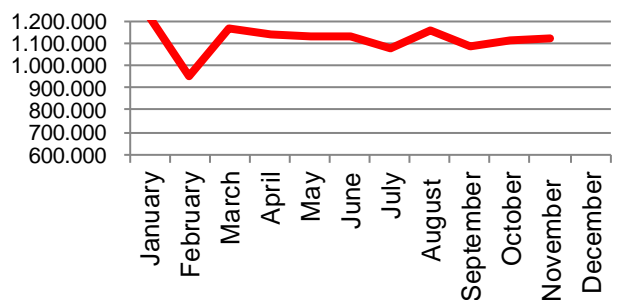

Total - 2016

Best regards
Danish Crown