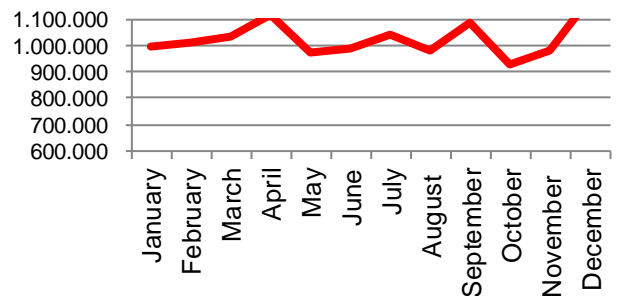

Total - 2015

2016	Piglets	Slaughter pigs	Total
January	1.201.705	21.393	1.223.098
February	927.147	27.901	955.048
March	1.147.661	19.722	1.167.383
April	1.116.337	26.924	1.143.261
May	1.111.458	20.435	1.131.893
June	1.089.042	40.518	1.129.560
July	1.054.711	22.733	1.077.444
August	1.134.108	19.599	1.153.707
September	1.064.266	18.846	1.083.112
October	1.090.450	17.964	1.108.414
November	1.102.896	17.414	1.120.310
December			
Total	12.039.781	253.449	12.293.230