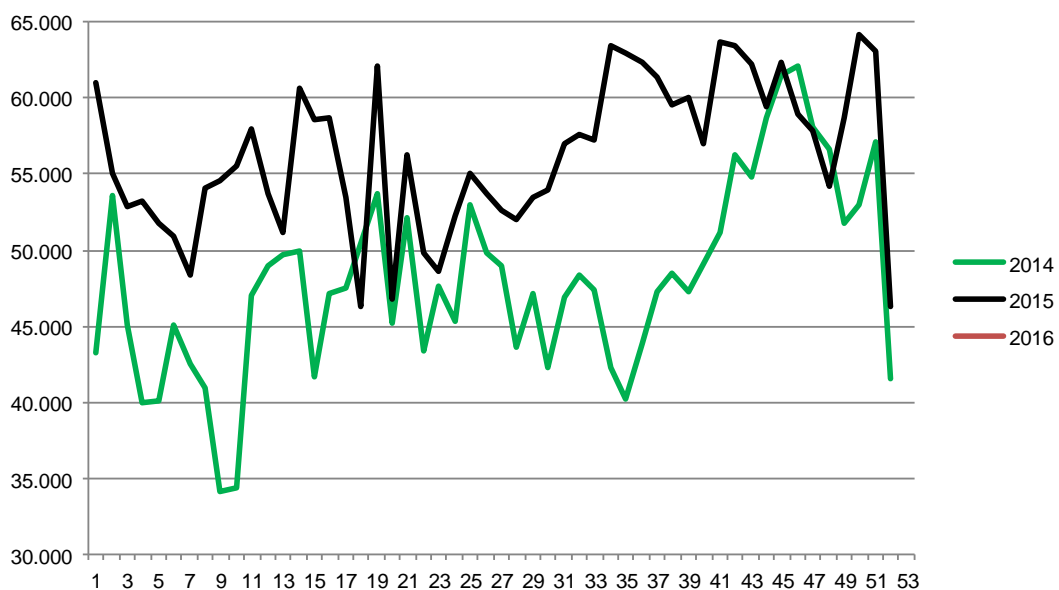

Weekly slaughtering's Danish Crown Essen

Week	2017	2016	2015
1	55.941	61.008	43.195
2		55.082	53.638
3		52.807	45.020
4		53.237	39.931
5		51.815	40.117
6		50.912	45.104
7		48.411	42.472
8		54.099	40.946
9		54.564	34.166
10		55.520	34.377
11		57.931	47.055
12		53.690	48.978
13		51.129	49.673
14		60.589	49.904
15		58.608	41.702
16		58.646	47.150
17		53.508	47.488
18		46.260	50.416
19		62.129	53.759
20		46.814	45.179
21		56.222	52.159
22		49.798	43.422
23		48.579	47.593
24		52.277	45.265
25		55.088	52.956
26		53.747	49.840

Week	2017	2016	2015
27		52.567	48.928
28		51.977	43.582
29		53.498	47.141
30		54.009	42.317
31		57.008	46.882
32		57.569	48.324
33		57.230	47.392
34		63.500	42.320
35		62.909	40.239
36		62.374	43.894
37		61.328	47.298
38		59.540	48.522
39		60.082	47.249
40		57.049	49.104
41		63.693	51.140
42		63.445	56.284
43		62.265	54.756
44		59.466	58.676
45		62.394	61.458
46		58.916	62.096
47		57.902	58.136
48		54.257	56.648
49		58.725	51.792
50		64.147	53.040
51		63.091	57.128
52		46.280	41.578
53			50.466
Average (week)	55.941	56.302	48.073
Total (year)	55.941	2.927.691	2.497.429
Change (week)	-0,64%	17,12%	-2,52%

Best regards
Danish Crown