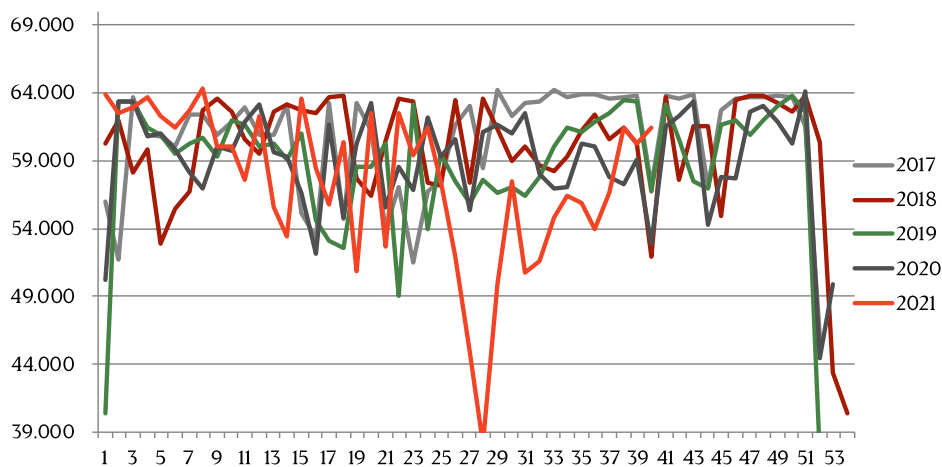

Weekly slaughtering's Danish Crown Essen

Week	2021	2020
1	63856	50.209
2	62474	63.378
3	62901	63.402
4	63648	60.747
5	62280	61.019
6	61.404	59.845
7	62.697	58.095
8	64.376	56.897
9	60.006	60.033
10	60.090	59.724
11	57.586	61.817
12	62.295	63.130
13	55.569	59.585
14	53.423	59.247
15	63.548	56.629
16	58.421	52.081
17	55.717	61.680
18	60.384	54.760
19	50.877	60.222
20	62.542	63.225
21	52.670	55.570
22	62.469	58.517
23	59.450	56.849
24	61.404	62.218
25	57.500	59.332
26	51.933	60.534

Week	2021	2020
27	44.797	55.300
28	38.123	61.076
29	49.868	61.663
30	57.500	61.043
31	50.774	62.529
32	51.559	58.016
33	54.798	56.966
34	56.360	57.021
35	55.882	60.226
36	53.994	60.086
37	56.642	57.850
38	61.393	57.241
39	60.221	59.037
40	61.393	52.913
41		61.570
42		62.290
43		63.361
44		54.244
45		57.791
46		57.701
47		62.613
48		62.997
49		61.829
50		60.254
51		64.077
52		44.436
53		49.926
Average (week)	57.571	58.921
Total (year)	2.302.824	3.122.801
Change (week)	-2,29%	0,21%

Best regards,
Danish Crown