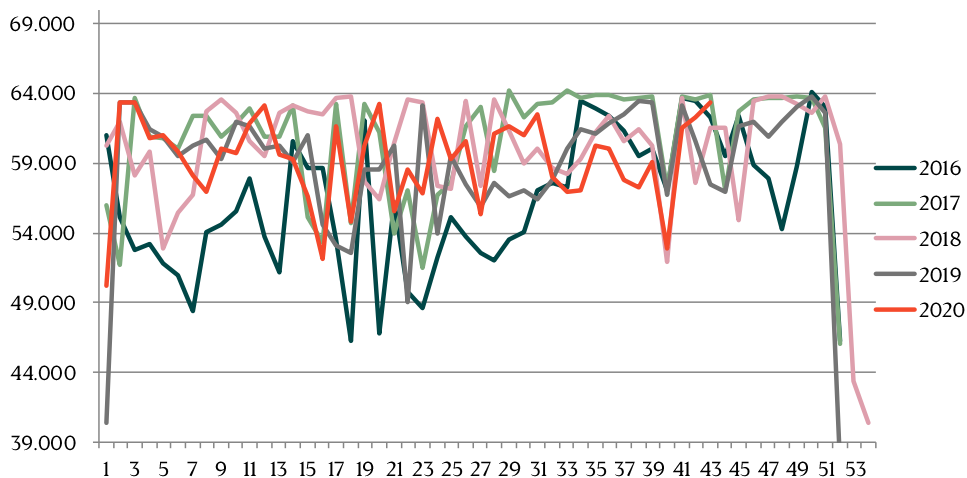

Weekly slaughtering's Danish Crown Essen

Week	2020	2019
1	50.209	40.367
2	63.378	63.329
3	63.402	63.408
4	60.747	61.468
5	61.019	60.896
6	59.845	59.523
7	58.095	60.227
8	56.897	60.695
9	60.033	59.326
10	59.724	62.005
11	61.817	61.619
12	63.130	60.030
13	59.585	60.311
14	59.247	59.040
15	56.629	61.006
16	52.081	54.587
17	61.680	53.110
18	54.760	52.555
19	60.222	58.603
20	63.225	58.518
21	55.570	60.282
22	58.517	49.073
23	56.849	63.195
24	62.218	53.936
25	59.332	59.462
26	60.534	57.454

Week	2020	2019
27	55.300	55.853
28	61.076	57.615
29	61.663	56.638
30	61.043	57.069
31	62.529	56.393
32	58.016	57.813
33	56.966	60.073
34	57.021	61.488
35	60.226	61.071
36	60.086	61.898
37	57.850	62.502
38	57.241	63.527
39	59.037	63.325
40	52.913	56.780
41	61.570	63.150
42	62.290	60.543
43	63.361	57.436
44		56.962
45		61.664
46		61.984
47		60.934
48		61.976
49		63.046
50		63.812
51		62.634
52		37.264
Average (week)	59.231	58.798
Total (year)	2.546.933	3.057.475
Change (week)	0,74%	-2,32%

Best regards,
Danish Crown