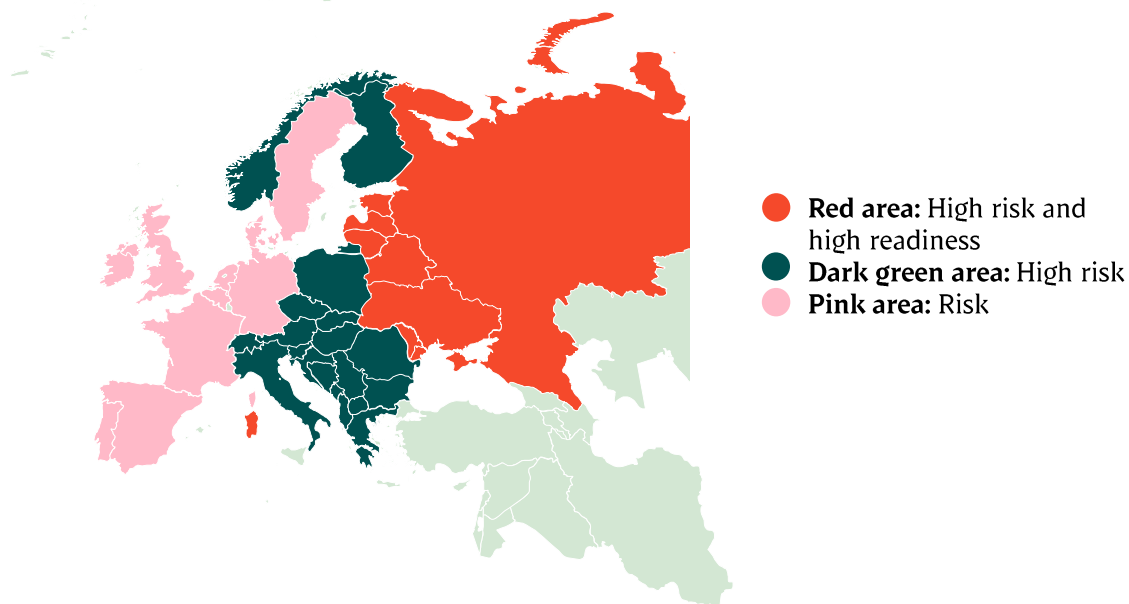

Best regards,
Danish Crown

Weekly slaughtering's Danish Crown Essen

Week	2020	2019
1	50.209	40.367
2	63.378	63.329
3	63.402	63.408
4	60.747	61.468
5	61.019	60.896
6	59.845	59.523
7	58.095	60.227
8	56.897	60.695
9	60.033	59.326
10	59.724	62.005
11	61.817	61.619
12	63.130	60.030
13	59.585	60.311
14	59.247	59.040
15	56.629	61.006
16	52.081	54.587
17	61.680	53.110
18	54.760	52.555
19	60.222	58.603
20	63.225	58.518
21	55.570	60.282
22	58.517	49.073
23	56.849	63.195
24	62.218	53.936
25	59.332	59.462
26	60.534	57.454

Week	2020	2019
27	55.300	55.853
28	61.076	57.615
29	61.663	56.638
30	61.043	57.069
31	62.529	56.393
32	58.016	57.813
33	56.966	60.073
34	57.021	61.488
35	60.226	61.071
36	60.086	61.898
37	57.850	62.502
38	57.241	63.527
39	59.037	63.325
40	52.913	56.780
41	61.570	63.150
42	62.290	60.543
43	63.361	57.436
44		56.962
45		61.664
46		61.984
47		60.934
48		61.976
49		63.046
50		63.812
51		62.634
52		37.264
Average (week)	59.231	58.798
Total (year)	2.546.933	3.057.475
Change (week)	0,74%	-2,32%

Best regards,
Danish Crown

African swine fever

The EU Commission's reporting system for African swine fever for EU countries and Ukraine has been updated until 4th of October.

Period October 12 th - October 18 th		Year to date January 1 st – October 18 th		2019		2018	
Pigs	Wild boars	Pigs	Wild boars	Pigs	Wild boars	Pigs	Wild boars
			51		80		230
	2	3	230	1	369	10	685
	9	3	186	19	464	51	1.443
	25	100	3.387	48	2.468	109	2.438
			31	1	60	10	64
		14	4	42	11	105	41
							28
26	7	810	688	1.724	683	1.163	170
	13		3.608		1.598		138
	6	19	437	44	165	1	5
	5	17	187	11	27		
		15	41	18			
		2	30				
			3		482		161
	15		70				
		1					
26	82	984	8.953	1.908	6.407	1.449	5.403