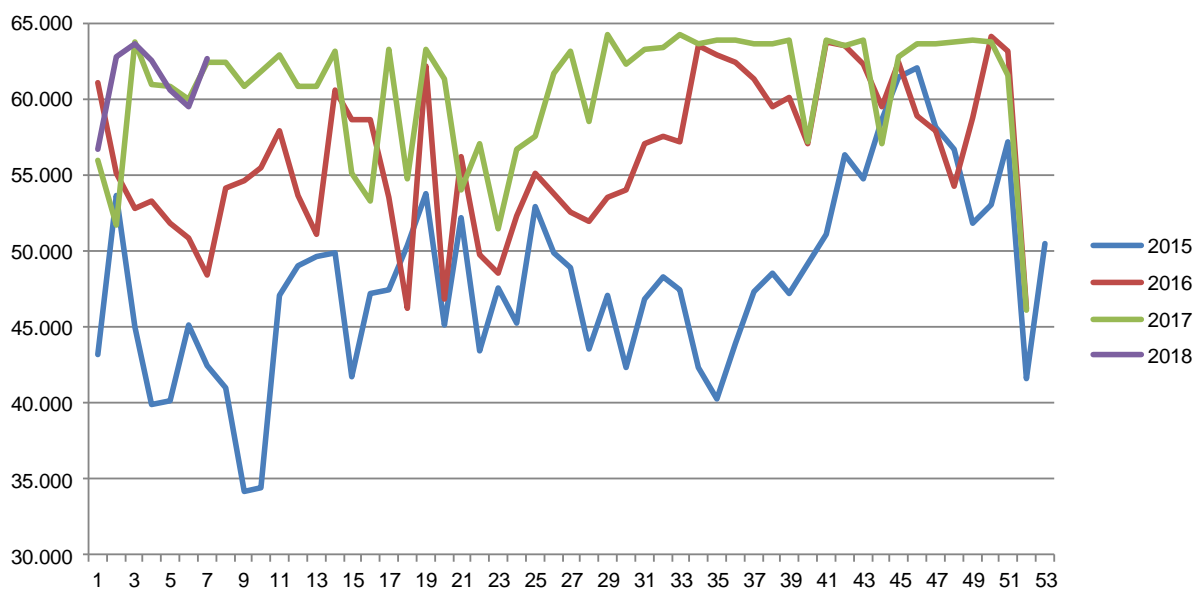

Weekly slaughtering's Danish Crown Essen

Week	2018	2017	2016
1	56.737	55.941	61.008
2	62.716	51.750	55.082
3	63.596	63.697	52.807
4	62.579	60.900	53.237
5	60.584	60.849	51.815
6	59.507	60.034	50.912
7	62.597	62.439	48.411
8		62.356	54.099
9		60.854	54.564
10		61.852	55.520
11		62.925	57.931
12		60.855	53.690
13		60.885	51.129
14		63.124	60.589
15		55.147	58.608
16		53.305	58.646
17		63.211	53.508
18		54.697	46.260
19		63.208	62.129
20		61.278	46.814
21		53.958	56.222
22		57.051	49.798
23		51.432	48.579
24		56.730	52.277
25		57.586	55.088
26		61.698	53.747

Week	2018	2017	2016
27		63.096	52.567
28		58.468	51.977
29		64.235	53.498
30		62.340	54.009
31		63.228	57.008
32		63.406	57.569
33		64.249	57.230
34		63.679	63.500
35		63.894	62.909
36		63.887	62.374
37		63.630	61.328
38		63.653	59.540
39		63.847	60.082
40		57.194	57.049
41		63.846	63.693
42		63.544	63.445
43		63.895	62.265
44		57.086	59.466
45		62.761	62.394
46		63.598	58.916
47		63.642	57.902
48		63.704	54.257
49		63.813	58.725
50		63.709	64.147
51		61.524	63.091
52		46.076	46.280
53			
Average (week)	61.188	60.649	56.302
Total (year)	428.316	3.153.766	2.927.691
Change (week)	0,89%	7,72%	17,23%

Best regards
Danish Crown