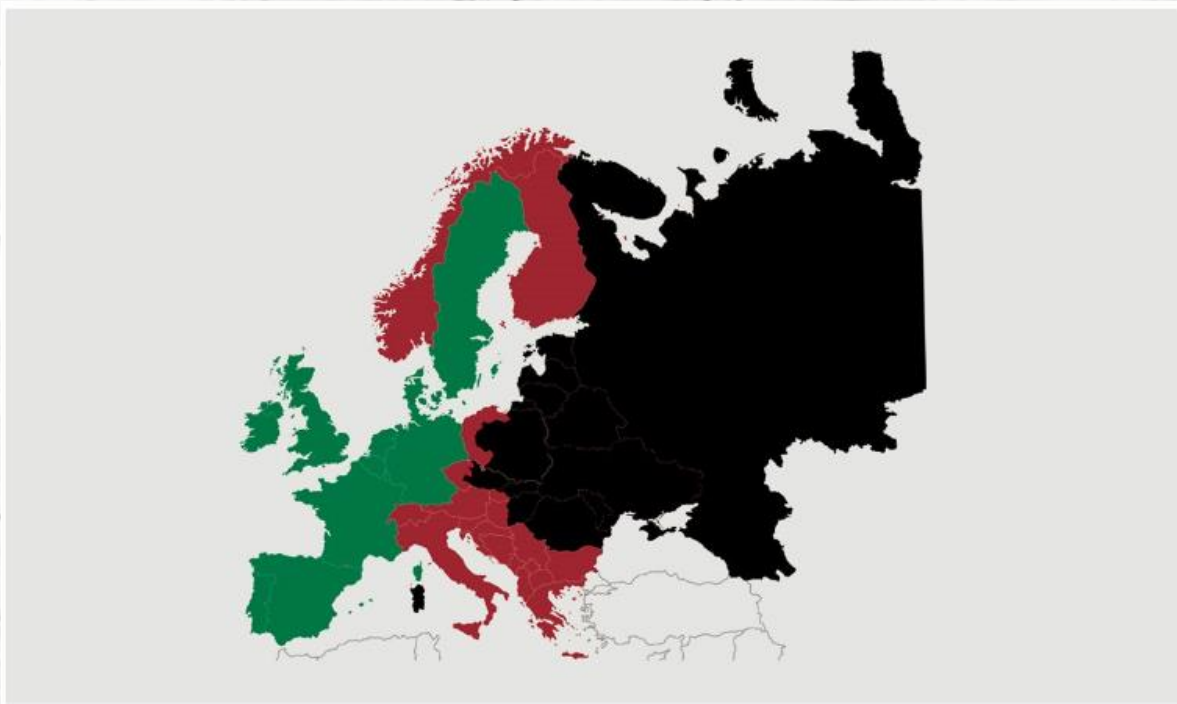

Best regards
Danish Crown

Weekly slaughtering's Danish Crown Essen

Week	2018	2017	2016
1	56.737	55.941	61.008
2	62.716	51.750	55.082
3	63.596	63.697	52.807
4	62.579	60.900	53.237
5	60.584	60.849	51.815
6	59.507	60.034	50.912
7	62.597	62.439	48.411
8		62.356	54.099
9		60.854	54.564
10		61.852	55.520
11		62.925	57.931
12		60.855	53.690
13		60.885	51.129
14		63.124	60.589
15		55.147	58.608
16		53.305	58.646
17		63.211	53.508
18		54.697	46.260
19		63.208	62.129
20		61.278	46.814
21		53.958	56.222
22		57.051	49.798
23		51.432	48.579
24		56.730	52.277
25		57.586	55.088
26		61.698	53.747

Week	2018	2017	2016
27		63.096	52.567
28		58.468	51.977
29		64.235	53.498
30		62.340	54.009
31		63.228	57.008
32		63.406	57.569
33		64.249	57.230
34		63.679	63.500
35		63.894	62.909
36		63.887	62.374
37		63.630	61.328
38		63.653	59.540
39		63.847	60.082
40		57.194	57.049
41		63.846	63.693
42		63.544	63.445
43		63.895	62.265
44		57.086	59.466
45		62.761	62.394
46		63.598	58.916
47		63.642	57.902
48		63.704	54.257
49		63.813	58.725
50		63.709	64.147
51		61.524	63.091
52		46.076	46.280
53			
Average (week)	61.188	60.649	56.302
Total (year)	428.316	3.153.766	2.927.691
Change (week)	0,89%	7,72%	17,23%

Best regards
Danish Crown

African swine fever

The EU Commission's reporting system for African swine fever for EU countries and Ukraine has been updated until 11th of February.

Country	Period February 4th – February 11th		Year to date January 1st – February 11th	
	Pigs	Wild boars	Pigs	Wild boars
Estonia		24		80
Latvia		27		183
Lithuania		36		285
Poland		87	3	442
Italy		7	1	24
Ukraine		9	10	18
Czech republic		2		17
Romania			2	