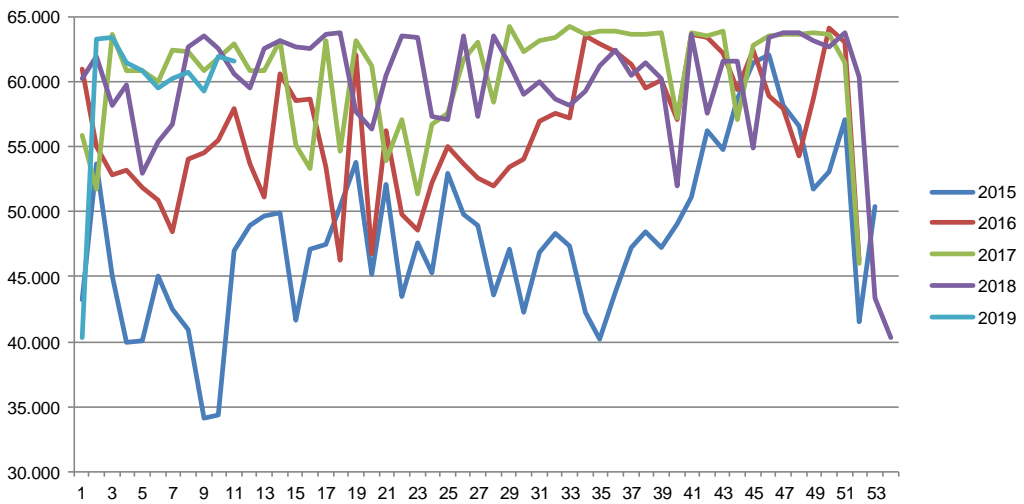

Week	2019	2018
27		86,43
28		86,02
29		86,03
30		85,80
31		85,54
32		85,64
33		85,41
34		85,56
35		85,57
36		85,78
37		86,06
38		86,26
39		86,11
40		86,12
41		85,91
42		85,82
43		85,62
44		85,08
45		84,69
46		83,94
47		83,25
48		82,53
49		81,95
50		81,31
51		80,86
52		84,41
53		
Average (week)	85,98	86,29

Best regards
Danish Crown

Total killings Denmark (98 % of all slaughtering's)

Week	2019	2018
1	40.367	56.737
2	63.329	62.716
3	63.408	63.596
4	61.468	62.579
5	60.896	60.584
6	59.523	59.507
7	60.227	62.597
8	60.695	63.178
9	59.326	62.731
10	62.005	62.555
11	61.619	63.673
12		63.832
13		57.666
14		56.402
15		60.480
16		63.566
17		63.393
18		57.370
19		57.111
20		63.484
21		57.400
22		63.529
23		61.383
24		59.021
25		60.077
26		58.620

Week	2019	2018
27		60.288
28		61.979
29		58.152
30		59.792
31		52.909
32		55.428
33		58.217
34		59.343
35		61.192
36		62.419
37		60.560
38		61.439
39		60.210
40		51.964
41		63.697
42		57.580
43		61.566
44		54.946
45		63.462
46		63.786
47		63.817
48		63.222
49		62.646
50		63.754
51		60.394
52		43.394
53		
Average (week)	59.351	60.191
Total (year)	652.863	3.129.943

Danish Crown

Weekly slaughtering's Danish Crown Essen

Week	2019	2018	Week	2019	2018
1	40.367	56.737	27		60.288
2	63.329	62.716	28		61.979
3	63.408	63.596	29		58.152
4	61.468	62.579	30		59.792
5	60.896	60.584	31		52.909
6	59.523	59.507	32		55.428
7	60.227	62.597	33		58.217
8	60.695	63.178	34		59.343
9	59.326	62.731	35		61.192
10	62.005	62.555	36		62.419
11	61.619	63.673	37		60.560
12		63.832	38		61.439
13		57.666	39		60.210
14		56.402	40		51.964
15		60.480	41		63.697
16		63.566	42		57.580
17		63.393	43		61.566
18		57.370	44		54.946
19		57.111	45		63.462
20		63.484	46		63.786
21		57.400	47		63.817
22		63.529	48		63.222
23		61.383	49		62.646
24		59.021	50		63.754
25		60.077	51		60.394
26		58.620	52		43.394
			53		
Average (week)			59.351	60.191	
Total (year)			652.863	3.129.943	