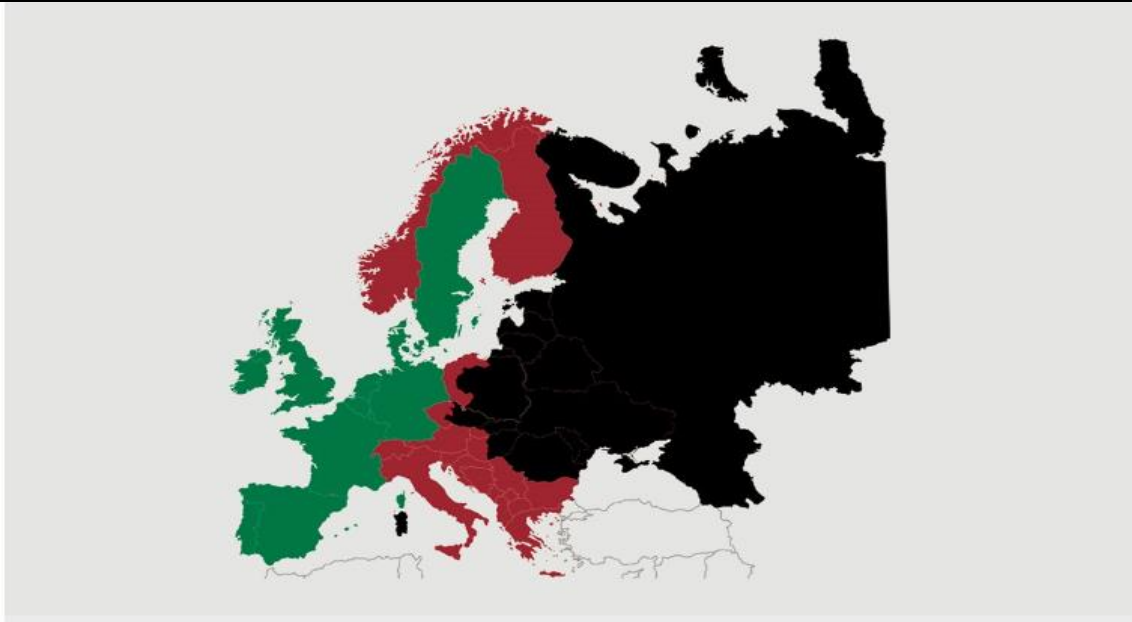

Best regards
Danish Crown

African swine fever

The EU Commission's reporting system for African swine fever for EU countries and Ukraine has been updated until 17th of March

Country	Period		Year to date		2018	
	March 3 rd – March 17 th		January 1 st – March 17 th		Svin	Vildsvin
	Pigs	Wild boars	Pigs	Wild boars		
Estonia		1		45		230
Latvia		5		114	10	685
Lithuania		19		129	51	1.443
Poland		119	1	625	109	2.438
Italy			1	16	10	64
Ukraine	1		7	4	105	41
Czech Republic						28
Romania	5	27	66	151	1.163	170
Hungary		67		339		138
Bulgaria		3		6	1	5
Belgium		142		339		161
Total	6	383	75	1.768	1.449	5.403

Black area: High risk and high readiness

Red area: High risk

Green area: Risk

Best regards
Danish Crown

African swine fever outbreaks in China

Outbreaks	Cities/Regions
1st outbreak	Shenyang
2nd outbreak	Zhengzhou
3rd outbreak	Lianyungang
4th outbreak	Wenzhou
5th outbreak	WuhuCity
6th outbreak	Xuancheng
7th outbreak	xuancheng
8th outbreak	Wuxi
9th outbreak	Chuzhou
10th outbreak	Jiamusi
11th outbreak	Wuhu City
12th outbreak	Xuancheng
13th outbreak	Jiamusi
14th outbreak	Tongling
15th outbreak	Jilin
16th outbreak	Xilin Gol
17th outbreak	Gongzhuling
18th outbreak	Hohhot
19th outbreak	Songyuan
20th outbreak	Yingkou
21th outbreak	Zhaotong
22th outbreak	Luotian