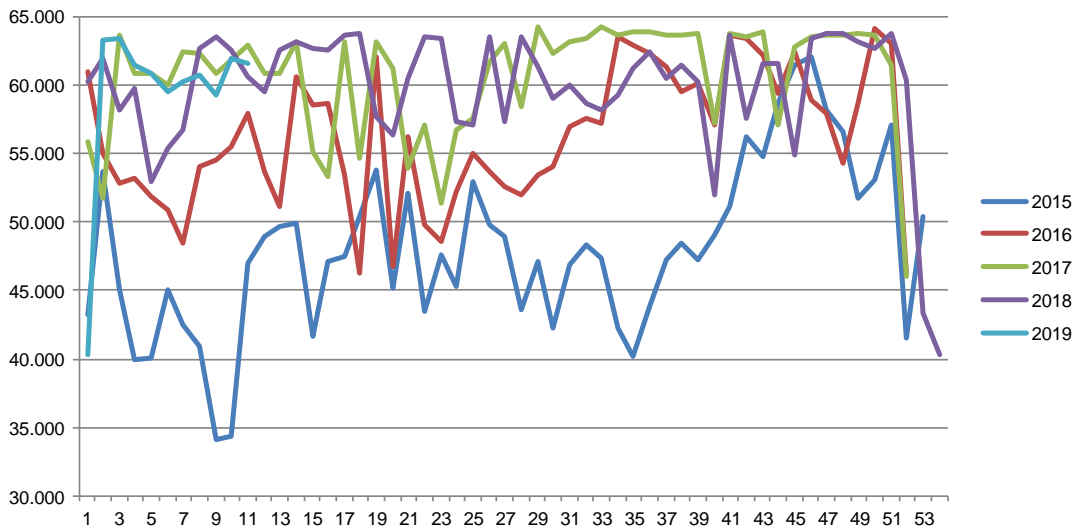

Best regards
Danish Crown

Total killings Denmark (98 % of all slaughtering's)

Week	2019	2018
1	40.367	56.737
2	63.329	62.716
3	63.408	63.596
4	61.468	62.579
5	60.896	60.584
6	59.523	59.507
7	60.227	62.597
8	60.695	63.178
9	59.326	62.731
10	62.005	62.555
11	61.619	63.673
12		63.832
13		57.666
14		56.402
15		60.480
16		63.566
17		63.393
18		57.370
19		57.111
20		63.484
21		57.400
22		63.529
23		61.383
24		59.021
25		60.077
26		58.620

Week	2019	2018
27		60.288
28		61.979
29		58.152
30		59.792
31		52.909
32		55.428
33		58.217
34		59.343
35		61.192
36		62.419
37		60.560
38		61.439
39		60.210
40		51.964
41		63.697
42		57.580
43		61.566
44		54.946
45		63.462
46		63.786
47		63.817
48		63.222
49		62.646
50		63.754
51		60.394
52		43.394
53		
Average (week)	59.351	60.191
Total (year)	652.863	3.129.943

Danish Crown

Weekly slaughtering's Danish Crown Essen

Week	2019	2018	Week	2019	2018
1	40.367	56.737	27		60.288
2	63.329	62.716	28		61.979
3	63.408	63.596	29		58.152
4	61.468	62.579	30		59.792
5	60.896	60.584	31		52.909
6	59.523	59.507	32		55.428
7	60.227	62.597	33		58.217
8	60.695	63.178	34		59.343
9	59.326	62.731	35		61.192
10	62.005	62.555	36		62.419
11	61.619	63.673	37		60.560
12		63.832	38		61.439
13		57.666	39		60.210
14		56.402	40		51.964
15		60.480	41		63.697
16		63.566	42		57.580
17		63.393	43		61.566
18		57.370	44		54.946
19		57.111	45		63.462
20		63.484	46		63.786
21		57.400	47		63.817
22		63.529	48		63.222
23		61.383	49		62.646
24		59.021	50		63.754
25		60.077	51		60.394
26		58.620	52		43.394
			53		
Average (week)			59.351	60.191	
Total (year)			652.863	3.129.943	