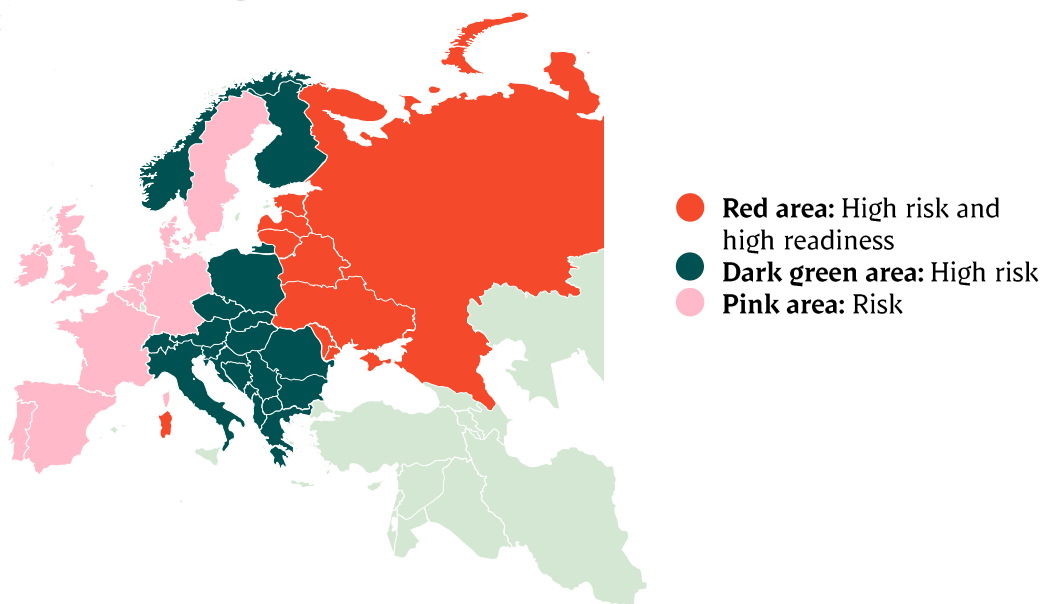

Best regards,
Danish Crown

Weekly slaughtering's Danish Crown Essen

Week	2020	2019
1	50.209	40.367
2	63.378	63.329
3	63.402	63.408
4	60.747	61.468
5	61.019	60.896
6	59.845	59.523
7	58.095	60.227
8	56.897	60.695
9	60.033	59.326
10	59.724	62.005
11	61.817	61.619
12	63.130	60.030
13	59.585	60.311
14	59.247	59.040
15	56.629	61.006
16	52.081	54.587
17	61.680	53.110
18	54.760	52.555
19	60.222	58.603
20	63.225	58.518
21	55.570	60.282
22	58.517	49.073
23	56.849	63.195
24	62.218	53.936
25	59.332	59.462
26	60.534	57.454

Best regards,
Danish Crown

African swine fever

The EU Commission's reporting system for African swine fever for EU countries and Ukraine has been updated until 15th of November.

Country	Period		Year to date		2019		2018	
	December 7 th - December 13 th	Wild boars	January 1 st - December 13 th	Wild boars	Piġs	Wild boars	Piġs	Wild boars
Estonia		1		63		80		230
Latvia		13	3	287	1	369	10	685
Lithuania		10	3	216	19	464	51	1.443
Poland		117	103	3.896	48	2.468	109	2.438
Italy (Sardinia)		1		39	1	60	10	64
Ukraine	1		22	4	42	11	105	41
Czech Republic								28
Romania	33	35	995	819	1.724	683	1.163	170
Hungary		48		3.881		1.598		138
Bulgaria		41	19	491	44	165	1	5
Slovakia		24	17	298	11	27		
Serbia			15	41	18			
Moldova			2	30				
Belġium				3		482		161
Germany		48		302				
Greece			1					
Total	34	338	1.180	10.370	1.908	6.407	1.449	5.403

Best regards,
Danish Crown

African swine fever outbreaks in China

Cities/Regions		
Shenyang	Harbin	Great Khinogan Mountains
Zhengzhou	Yunnan	Yulin
Lianyungang	Jinshan	Guigang
Wenzhou	Jiangxi	Chongqing
Xuancheng	Shaanxi	Bome
Wuxi	Heilongjiang	Bayi
Chuzhou	Tongzhou	Gongbo'gyamda
Jiamusi	Linfen	Urumqi
Tongling	Daitongzhuangcun	Hubei
Xilin Gol	Qianshanzhen	Shizhu
Wuhu City	Huxian	Chengmai
Jilin	Dongjiang Avenue	
Songyuan	Yongning	
Gongzhuling	Siyang	
Horqin	Jiangsu	
Hohhot	Suihua	
Yingkou	Guizhou	
Zhaotong	Sanming	
Luotian	Zhuhai	
Baojing	Jinan	
Qingyang	Jinzhou	
Wuxue	Panjin	
Sichuan	Xushui	