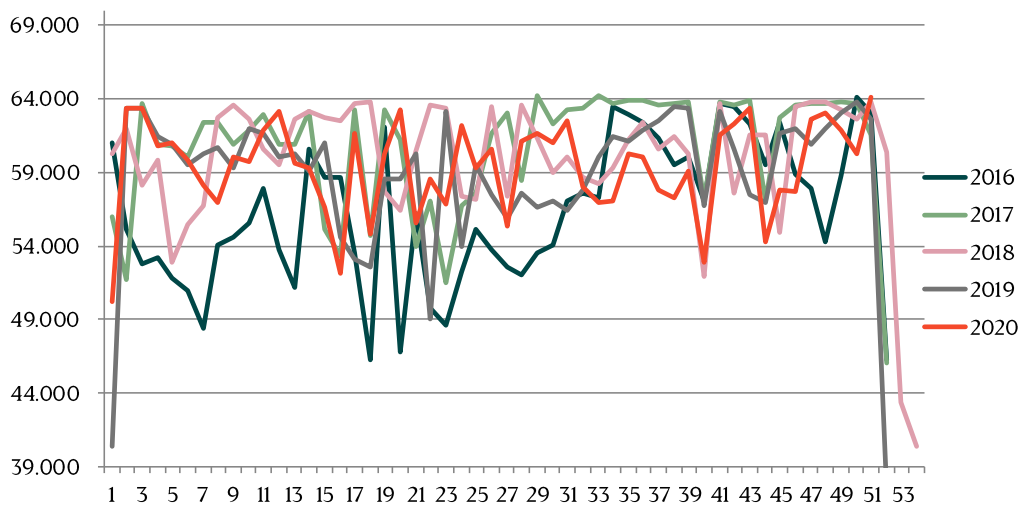

Weekly slaughtering's Danish Crown Essen

Week	2020	2019
1	50.209	40.367
2	63.378	63.329
3	63.402	63.408
4	60.747	61.468
5	61.019	60.896
6	59.845	59.523
7	58.095	60.227
8	56.897	60.695
9	60.033	59.326
10	59.724	62.005
11	61.817	61.619
12	63.130	60.030
13	59.585	60.311
14	59.247	59.040
15	56.629	61.006
16	52.081	54.587
17	61.680	53.110
18	54.760	52.555
19	60.222	58.603
20	63.225	58.518
21	55.570	60.282
22	58.517	49.073
23	56.849	63.195
24	62.218	53.936
25	59.332	59.462
26	60.534	57.454

Week	2020	2019
27	55.300	55.853
28	61.076	57.615
29	61.663	56.638
30	61.043	57.069
31	62.529	56.393
32	58.016	57.813
33	56.966	60.073
34	57.021	61.488
35	60.226	61.071
36	60.086	61.898
37	57.850	62.502
38	57.241	63.527
39	59.037	63.325
40	52.913	56.780
41	61.570	63.150
42	62.290	60.543
43	63.361	57.436
44	54.244	56.962
45	57.791	61.664
46	57.701	61.984
47	62.613	60.934
48	62.997	61.976
49	61.829	63.046
50	60.254	63.812
51	64.077	62.634
52		37.264
53		
Average (week)	59.381	58.798
Total (year)	3.028.439	3.057.475
Change (week)	0.99%	-2.32%

Best regards,
Danish Crown