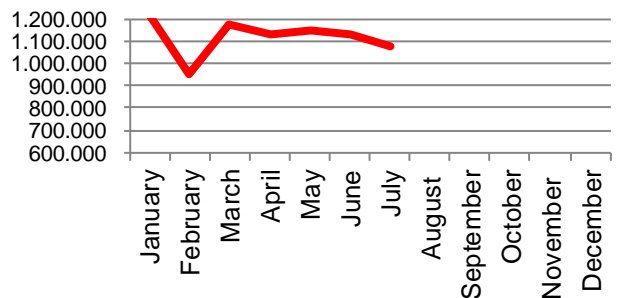

Total - 2016

Best regards
Danish Crown