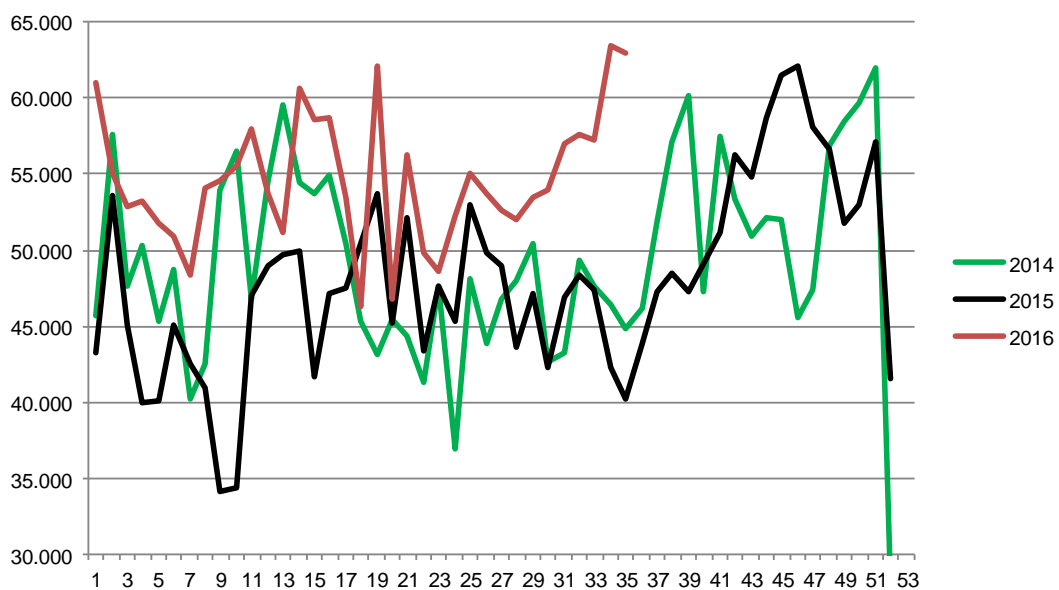

Weekly slaughtering's Danish Crown Essen

Week	2016	2015	2014
1	61.008	43.195	45.700
2	55.082	53.638	57.627
3	52.807	45.020	47.587
4	53.237	39.931	50.291
5	51.815	40.117	45.320
6	50.912	45.104	48.727
7	48.411	42.472	40.239
8	54.099	40.946	42.546
9	54.564	34.166	53.908
10	55.520	34.377	56.509
11	57.931	47.055	46.723
12	53.690	48.978	54.549
13	51.129	49.673	59.533
14	60.589	49.904	54.443
15	58.608	41.702	53.755
16	58.646	47.150	54.869
17	53.508	47.488	50.487
18	46.260	50.416	45.280
19	62.129	53.759	43.100
20	46.814	45.179	45.389
21	56.222	52.159	44.297
22	49.798	43.422	41.285
23	48.579	47.593	47.598
24	52.277	45.265	36.922
25	55.088	52.956	48.136
26	53.747	49.840	43.921

Week	2016	2015	2014
27	52.567	48.928	46.759
28	51.977	43.582	47.950
29	53.498	47.141	50.452
30	54.009	42.317	42.692
31	57.008	46.882	43.203
32	57.569	48.324	49.375
33	57.230	47.392	47.650
34	63.500	42.320	46.411
35	62.909	40.239	44.796
36		43.894	46.174
37		47.298	51.838
38		48.522	57.162
39		47.249	60.108
40		49.104	47.249
41		51.140	57.511
42		56.284	53.302
43		54.756	50.854
44		58.676	52.169
45		61.458	52.053
46		62.096	45.584
47		58.136	47.440
48		56.648	56.897
49		51.792	58.440
50		53.040	59.646
51		57.128	61.950
52		41.578	27.955
53		50.466	
Average (week)	54.650	48.073	49.315
Total (year)	1.912.737	2.497.429	2.564.361
Change (week)	13,68%	-2,52%	-5,56%

Best regards
Danish Crown