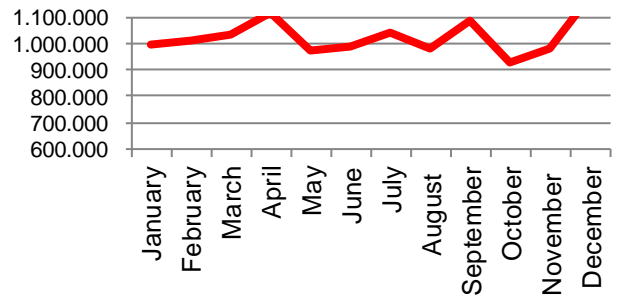

Total - 2015

2016	Piglets	Slaughter pigs	Total
January	1.201.705	21.393	1.223.098
February	927.147	27.901	955.048
March	1.150.126	23.275	1.173.401
April	1.101.098	26.744	1.127.842
May	1.128.759	20.615	1.149.374
June	1.086.686	40.582	1.127.268
July	1.054.092	22.733	1.076.825
August			
September			
October			
November			
December			
Total	7.649.613	183.243	7.832.856