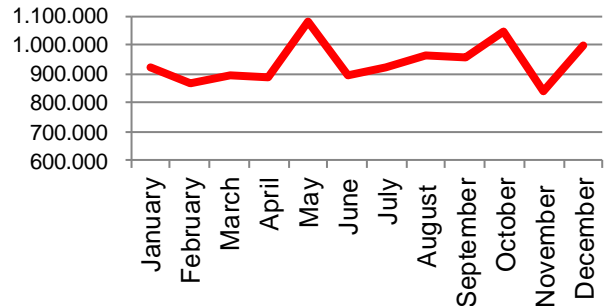

Export of live pigs (piglets and slaughter pigs)

2014	Piglets	Slaughter pigs	Total
January	879.272	40.370	919.642
February	839.091	29.707	868.798
March	859.317	33.347	892.664
April	849.646	35.314	884.960
May	1.042.982	39.777	1.082.759
June	862.440	33.065	895.505
July	886.856	34.849	921.705
August	935.636	28.867	964.503
September	932.699	27.132	959.831
October	1.010.323	37.487	1.047.810
November	803.924	35.285	839.209
December	977.146	24.598	1.001.744
Total	10.879.332	399.798	11.279.130

Total - 2014

2015	Piglets	Slaughter pigs	Total
January	962.172	32.252	994.424
February	976.858	36.996	1.013.854
March	996.913	34.920	1.031.833
April	1.090.112	29.954	1.120.066
May	947.452	22.402	969.854
June	954.462	31.475	985.937
July	1.019.331	24.209	1.043.540
August	955.796	26.483	982.279
September	1.055.464	28.311	1.083.775
October	905.318	24.772	930.090
November	959.721	18.991	978.712
December	1.151.450	28.007	1.179.457
Total	11.975.049	338.772	12.313.821