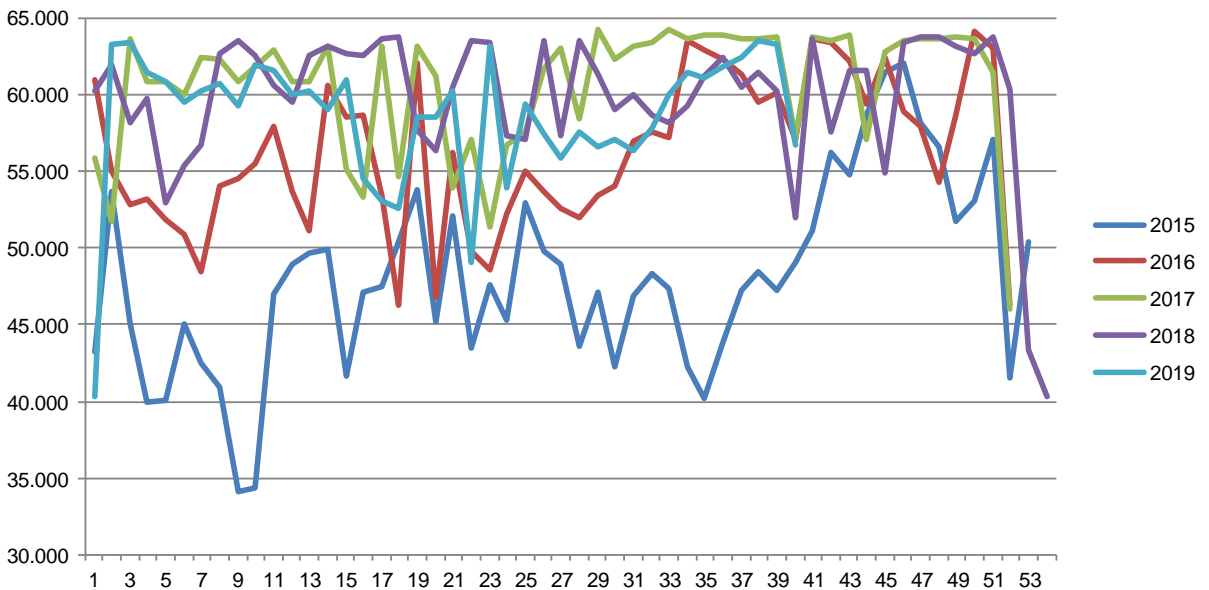

Weekly slaughtering's Danish Crown Essen

Week	2019	2018
1	40.367	56.737
2	63.329	62.716
3	63.408	63.596
4	61.468	62.579
5	60.896	60.584
6	59.523	59.507
7	60.227	62.597
8	60.695	63.178
9	59.326	62.731
10	62.005	62.555
11	61.619	63.673
12	60.030	63.832
13	60.311	57.666
14	59.040	56.402
15	61.006	60.480
16	54.587	63.566
17	53.110	63.393
18	52.555	57.370
19	58.603	57.111
20	58.518	63.484
21	60.282	57.400
22	49.073	63.529
23	63.195	61.383
24	53.936	59.021
25	59.462	60.077
26	57.454	58.620

Week	2019	2018
27	55.853	60.288
28	57.615	61.979
29	56.638	58.152
30	57.069	59.792
31	56.393	52.909
32	57.813	55.428
33	60.073	58.217
34	61.488	59.343
35	61.071	61.192
36	61.898	62.419
37	62.502	60.560
38	63.527	61.439
39	63.325	60.210
40	56.780	51.964
41		63.697
42		57.580
43		61.566
44		54.946
45		63.462
46		63.786
47		63.817
48		63.222
49		62.646
50		63.754
51		60.394
52		43.394
53		

Best regards
Danish Crown