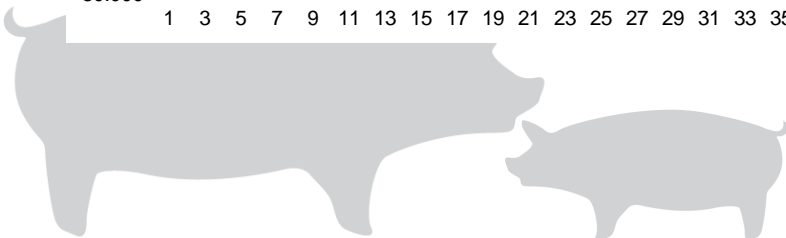

Weekly slaughtering's Danish Crown Essen

Week	2019	2018
1	40.367	56.737
2	63.329	62.716
3	63.408	63.596
4	61.468	62.579
5	60.896	60.584
6	59.523	59.507
7	60.227	62.597
8	60.695	63.178
9	59.326	62.731
10	62.005	62.555
11	61.619	63.673
12	60.030	63.832
13	60.311	57.666
14	59.040	56.402
15	61.006	60.480
16	54.587	63.566
17	53.110	63.393
18	52.555	57.370
19	58.603	57.111
20	58.518	63.484
21	60.282	57.400
22	49.073	63.529
23	63.195	61.383
24	53.936	59.021
25	59.462	60.077
26	57.454	58.620

Week	2019	2018
27	55.853	60.288
28	57.615	61.979
29	56.638	58.152
30	57.069	59.792
31	56.393	52.909
32	57.813	55.428
33	60.073	58.217
34	61.488	59.343
35	61.071	61.192
36	61.898	62.419
37	62.502	60.560
38	63.527	61.439
39	63.325	60.210
40	56.780	51.964
41		63.697
42		57.580
43		61.566
44		54.946
45		63.462
46		63.786
47		63.817
48		63.222
49		62.646
50		63.754
51		60.394
52		43.394
53		

Best regards
Danish Crown