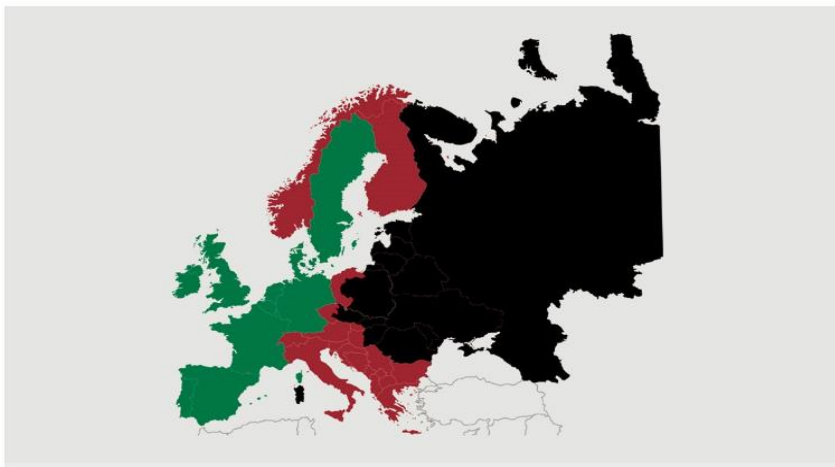

## Weekly slaughtering's Danish Crown Essen

Week	2019	2018
1	40.367	56.737
2	63.329	62.716
3	63.408	63.596
4	61.468	62.579
5	60.896	60.584
6	59.523	59.507
7	60.227	62.597
8	60.695	63.178
9	59.326	62.731
10	62.005	62.555
11	61.619	63.673
12	60.030	63.832
13	60.311	57.666
14	59.040	56.402
15	61.006	60.480
16	54.587	63.566
17	53.110	63.393
18	52.555	57.370
19	58.603	57.111
20	58.518	63.484
21	60.282	57.400
22	49.073	63.529
23	63.195	61.383
24	53.936	59.021
25	59.462	60.077
26	57.454	58.620

Week	2019	2018
27	55.853	60.288
28	57.615	61.979
29	56.638	58.152
30	57.069	59.792
31	56.393	52.909
32	57.813	55.428
33	60.073	58.217
34	61.488	59.343
35	61.071	61.192
36	61.898	62.419
37	62.502	60.560
38	63.527	61.439
39	63.325	60.210
40	56.780	51.964
41		63.697
42		57.580
43		61.566
44		54.946
45		63.462
46		63.786
47		63.817
48		63.222
49		62.646
50		63.754
51		60.394
52		43.394
53		

Best regards  
Danish Crown

## African swine fever

The EU Commission's reporting system for African swine fever for EU countries and Ukraine has been updated until 29<sup>th</sup> of September.

Country	Period September 22 <sup>nd</sup> - September 29 <sup>th</sup>		Year to date January 1 <sup>st</sup> – September 29 <sup>th</sup>		2018	
	Pigs	Wild boars	Pigs	Wild boars	Pigs	Wild boars
Estonia		3		64		230
Latvia		9	1	249	10	685
Lithuania		9	17	369	51	1.443
Poland	1	38	46	1.742	109	2.438
Italy			1	26	10	64
Ukraine	1		37	10	105	41
Czech Republic						28
Romania	53	10	1.454	493	1.163	170
Hungary		89		1.075		138
Bulgaria		4	38	65	1	5
Slovakia		3	11	11		
Serbia			18			
Belgium				479		161
<b>Total</b>	<b>55</b>	<b>165</b>	<b>1.623</b>	<b>4.583</b>	<b>1.449</b>	<b>5.403</b>