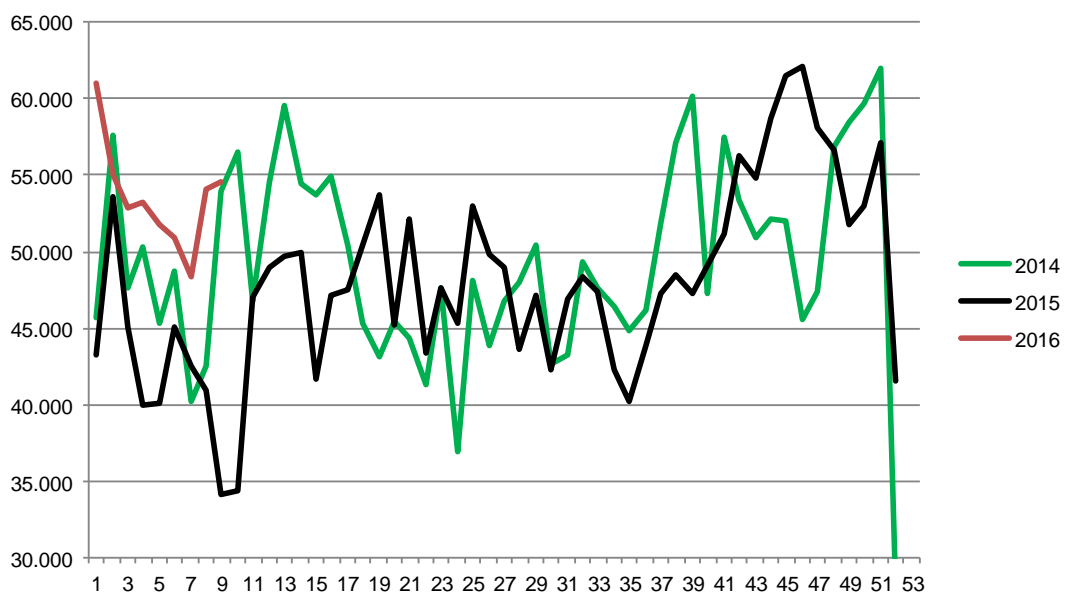

Weekly slaughtering's Danish Crown Essen

Week	2016	2015	2014
1	61.008	43.195	45.700
2	55.082	53.638	57.627
3	52.807	45.020	47.587
4	53.237	39.931	50.291
5	51.815	40.117	45.320
6	50.912	45.104	48.727
7	48.411	42.472	40.239
8	54.099	40.946	42.546
9	54.564	34.166	53.908
10		34.377	56.509
11		47.055	46.723
12		48.978	54.549
13		49.673	59.533
14		49.904	54.443
15		41.702	53.755
16		47.150	54.869
17		47.488	50.487
18		50.416	45.280
19		53.759	43.100
20		45.179	45.389
21		52.159	44.297
22		43.422	41.285
23		47.593	47.598
24		45.265	36.922
25		52.956	48.136
26		49.840	43.921

Week	2015	2014
27	48.928	46.759
28	43.582	47.950
29	47.141	50.452
30	42.317	42.692
31	46.882	43.203
32	48.324	49.375
33	47.392	47.650
34	42.320	46.411
35	40.239	44.796
36	43.894	46.174
37	47.298	51.838
38	48.522	57.162
39	47.249	60.108
40	49.104	47.249
41	51.140	57.511
42	56.284	53.302
43	54.756	50.854
44	58.676	52.169
45	61.458	52.053
46	62.096	45.584
47	58.136	47.440
48	56.648	56.897
49	51.792	58.440
50	53.040	59.646
51	57.128	61.950
52	41.578	27.955
53	50.466	
Average (week)	53.548	49.315
Total (year)	481.935	2.564.361

Best regards
Danish Crown