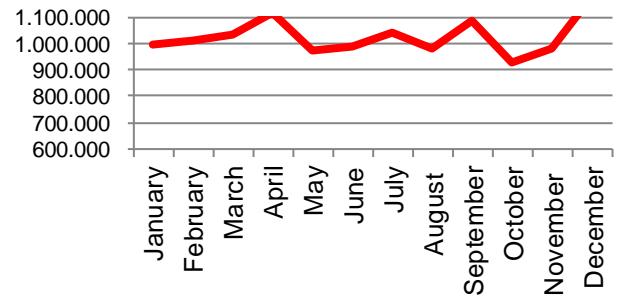

Week	2015	2014
27	48.928	46.759
28	43.582	47.950
29	47.141	50.452
30	42.317	42.692
31	46.882	43.203
32	48.324	49.375
33	47.392	47.650
34	42.320	46.411
35	40.239	44.796
36	43.894	46.174
37	47.298	51.838
38	48.522	57.162
39	47.249	60.108
40	49.104	47.249
41	51.140	57.511
42	56.284	53.302
43	54.756	50.854
44	58.676	52.169
45	61.458	52.053
46	62.096	45.584
47	58.136	47.440
48	56.648	56.897
49	51.792	58.440
50	53.040	59.646
51	57.128	61.950
52	41.578	27.955
53	50.466	
<b>Average (week)</b>	53.548	49.315
<b>Total (year)</b>	481.935	2.564.361

## Export of live pigs (piglets and slaughter pigs)

2014	Piglets	Slaughter pigs	Total
January	879.272	40.370	919.642
February	839.091	29.707	868.798
March	859.317	33.347	892.664
April	849.646	35.314	884.960
May	1.042.982	39.777	1.082.759
June	862.440	33.065	895.505
July	886.856	34.849	921.705
August	935.636	28.867	964.503
September	932.699	27.132	959.831
October	1.010.323	37.487	1.047.810
November	803.924	35.285	839.209
December	977.146	24.598	1.001.744
Total	10.879.332	399.798	11.279.130

Total - 2014

2015	Piglets	Slaughter pigs	Total
January	962.172	32.252	994.424
February	976.858	36.996	1.013.854
March	996.913	34.920	1.031.833
April	1.090.112	29.954	1.120.066
May	947.452	22.402	969.854
June	954.462	31.475	985.937
July	1.019.331	24.209	1.043.540
August	955.796	26.483	982.279
September	1.055.464	28.311	1.083.775
October	905.318	24.772	930.090
November	959.721	18.991	978.712
December	1.151.450	28.007	1.179.457
Total	11.975.049	338.772	12.313.821

Total - 2015

2016	Piglets	Slaughter pigs	Total
January	1.154.306	22.173	1.176.479
February			
March			
April			
May			
June			
July			
August			
September			
October			
November			
December			
Total	1.154.306	22.173	1.176.479