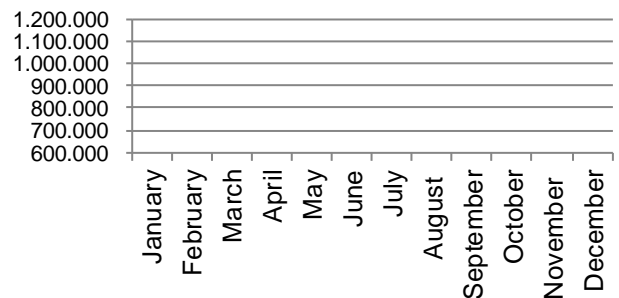

Total - 2016

Best regards
Danish Crown