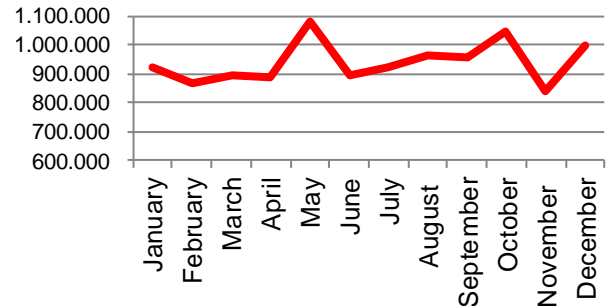

Export of live pigs (piglets and slaughter pigs)

2014	Piglets	Slaughter pigs	Total
January	879.272	40.370	919.642
February	839.091	29.707	868.798
March	859.317	33.347	892.664
April	849.646	35.314	884.960
May	1.042.982	39.777	1.082.759
June	862.440	33.065	895.505
July	886.856	34.849	921.705
August	935.636	28.867	964.503
September	932.699	27.132	959.831
October	1.010.323	37.487	1.047.810
November	803.924	35.285	839.209
December	977.146	24.598	1.001.744
Total	10.879.332	399.798	11.279.130

Total - 2014

2015	Piglets	Slaughter pigs	Total
January	962.172	32.252	994.424
February	976.858	36.996	1.013.854
March	996.913	34.920	1.031.833
April	1.090.112	29.954	1.120.066
May	947.452	22.402	969.854
June	954.462	31.475	985.937
July	1.019.331	24.209	1.043.540
August	955.796	26.483	982.279
September	1.055.464	28.311	1.083.775
October	905.318	24.772	930.090
November	959.721	18.991	978.712
December	1.151.450	28.007	1.179.457
Total	11.975.049	338.772	12.313.821