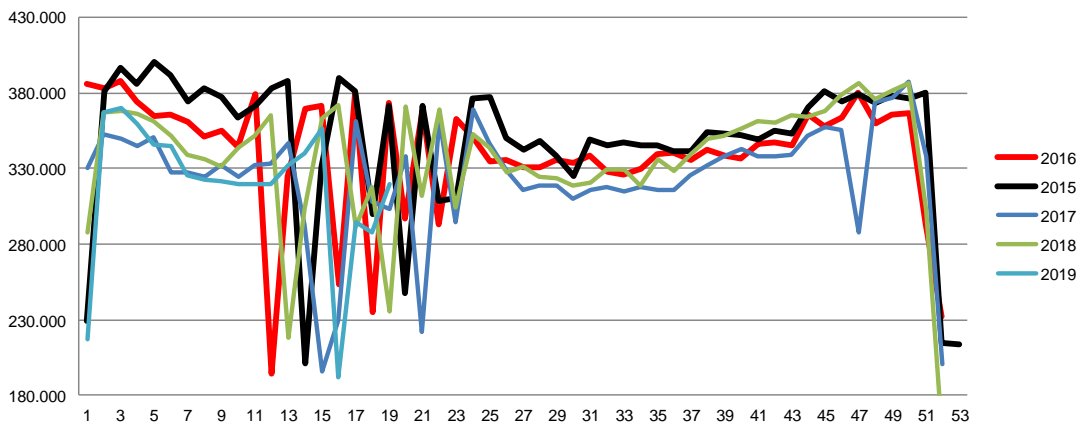

Total killings Denmark (98 % of all slaughtering's)

Week	2019	2018
1	217.081	287.789
2	367.355	367.703
3	369.764	368.047
4	359.584	366.312
5	346.402	361.495
6	344.954	352.145
7	325.222	339.607
8	322.618	336.613
9	321.585	331.154
10	319.738	343.691
11	319.738	351.578
12	320.260	365.200
13	332.764	218.444
14	340.529	303.033
15	356.482	363.829
16	192.065	371.945
17	295.046	291.607
18	287.427	317.876
19	319.918	235.481
20		371.516
21		311.691
22		369.643
23		304.448
24		352.632
25		343.770
26		327.658

Week	2019	2018
27		331.814
28		325.072
29		324.018
30		318.614
31		321.250
32		329.917
33		329.555
34		318.566
35		336.158
36		328.251
37		338.962
38		349.571
39		352.234
40		356.258
41		361.609
42		360.885
43		364.912
44		364.067
45		368.260
46		378.509
47		386.643
48		376.153
49		381.869
50		386.215
51		302.451
52		151.352
53		
Average (week)	318.870	336.501
Total (year)	6.058.532	17.498.072

Best regards
Danish Crown