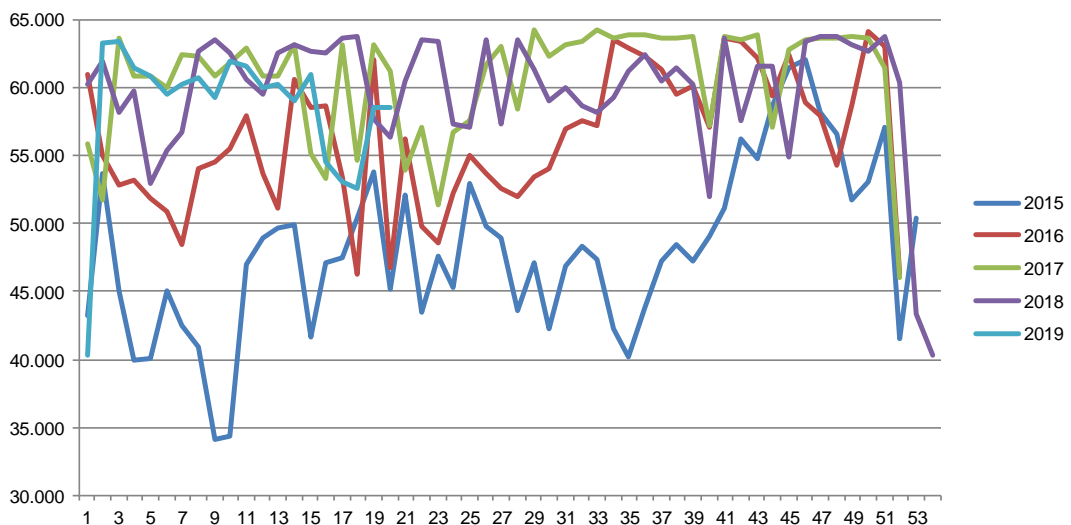

Weekly slaughtering's Danish Crown Essen

Week	2019	2018
1	40.367	56.737
2	63.329	62.716
3	63.408	63.596
4	61.468	62.579
5	60.896	60.584
6	59.523	59.507
7	60.227	62.597
8	60.695	63.178
9	59.326	62.731
10	62.005	62.555
11	61.619	63.673
12	60.030	63.832
13	60.311	57.666
14	59.040	56.402
15	61.006	60.480
16	54.587	63.566
17	53.110	63.393
18	52.555	57.370
19	58.603	57.111
20	58.518	63.484
21		57.400
22		63.529
23		61.383
24		59.021
25		60.077
26		58.620

Week	2019	2018
27		60.288
28		61.979
29		58.152
30		59.792
31		52.909
32		55.428
33		58.217
34		59.343
35		61.192
36		62.419
37		60.560
38		61.439
39		60.210
40		51.964
41		63.697
42		57.580
43		61.566
44		54.946
45		63.462
46		63.786
47		63.817
48		63.222
49		62.646
50		63.754
51		60.394
52		43.394
53		
Average (week)	58.531	60.191
Total (year)	1.170.623	3.129.943
Change (week)	-2,76%	-0,76%

Best regards
Danish Crown