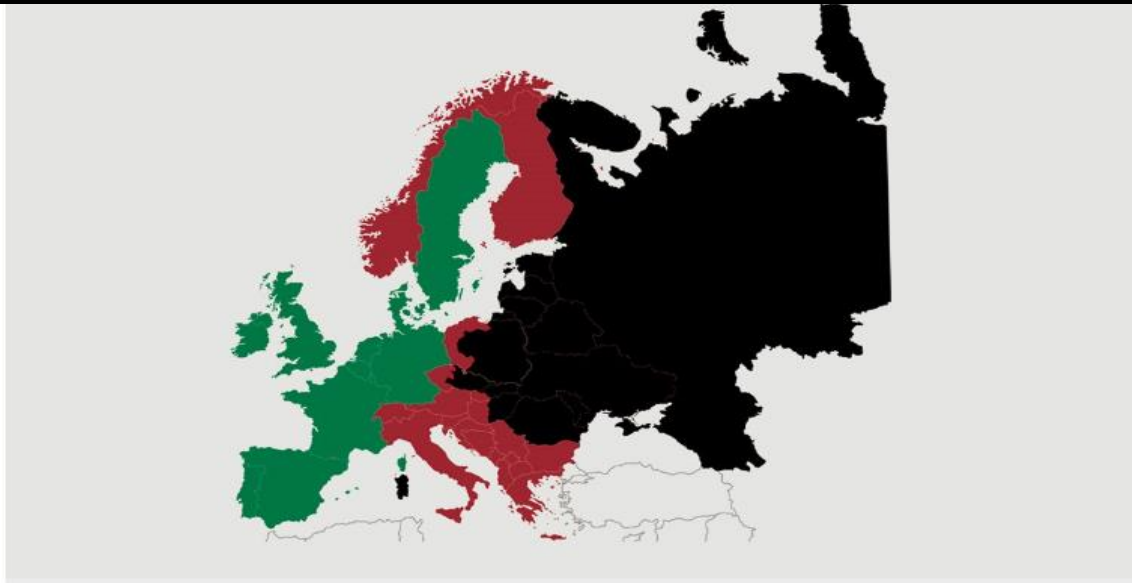

Best regards
Danish Crown

African swine fever

The EU Commission's reporting system for African swine fever for EU countries and Ukraine has been updated until 5th of May

Country	Period April 28 th – May 5 th		Year to date January 1 st – May 5 th		2018	
	Pigs	Wild boars	Pigs	Wild boars	Svin	Vildsvin
Estonia		1		46		230
Latvia		2		128	10	685
Lithuania		10		198	51	1.443
Poland		50	1	1.016	109	2.438
Italy			1	17	10	64
Ukraine	1	1	12	7	105	41
Czech Republic						28
Romania	1	5	82	222	1.163	170
Hungary		30		634		138
Bulgaria				11	1	5
Belgium		21		438		161
Total	2	120	96	2.717	1.449	5.403

Black area: High risk and high readiness

Red area: High risk

Green area: Risk

Best regards
Danish Crown

African swine fever outbreaks in China

Outbreaks	Cities/Regions
1st outbreak	Shenyang
2nd outbreak	Zhengzhou
3rd outbreak	Lianyungang
4th outbreak	Wenzhou
5th outbreak	WuhuCity
6th outbreak	Xuancheng
7th outbreak	xuancheng
8th outbreak	Wuxi
9th outbreak	Chuzhou
10th outbreak	Jiamusi
11th outbreak	Wuhu City
12th outbreak	Xuancheng
13th outbreak	Jiamusi
14th outbreak	Tongling
15th outbreak	Jilin
16th outbreak	Xilin Gol
17th outbreak	Gongzhuling
18th outbreak	Hohhot
19th outbreak	Songyuan
20th outbreak	Yingkou
21th outbreak	Zhaotong
22th outbreak	Luotian