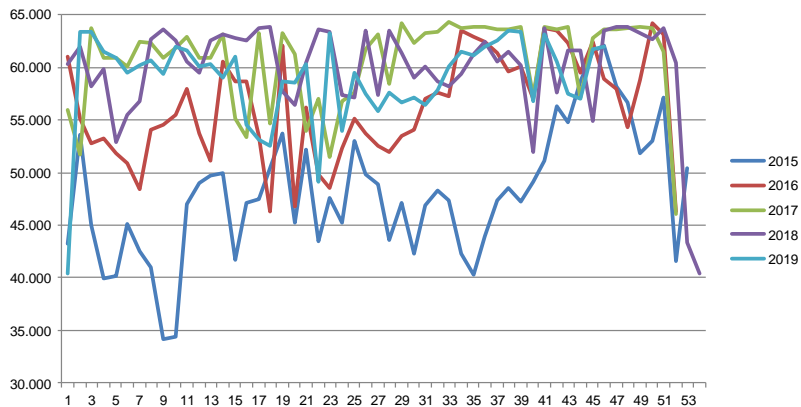

Weekly slaughtering's Danish Crown Essen

Week	2019	2018
1	40.367	56.737
2	63.329	62.716
3	63.408	63.596
4	61.468	62.579
5	60.896	60.584
6	59.523	59.507
7	60.227	62.597
8	60.695	63.178
9	59.326	62.731
10	62.005	62.555
11	61.619	63.673
12	60.030	63.832
13	60.311	57.666
14	59.040	56.402
15	61.006	60.480
16	54.587	63.566
17	53.110	63.393
18	52.555	57.370
19	58.603	57.111
20	58.518	63.484
21	60.282	57.400
22	49.073	63.529
23	63.195	61.383
24	53.936	59.021
25	59.462	60.077
26	57.454	58.620

Week	2019	2018
27	55.853	60.288
28	57.615	61.979
29	56.638	58.152
30	57.069	59.792
31	56.393	52.909
32	57.813	55.428
33	60.073	58.217
34	61.488	59.343
35	61.071	61.192
36	61.898	62.419
37	62.502	60.560
38	63.527	61.439
39	63.325	60.210
40	56.780	51.964
41	63.150	63.697
42	60.543	57.580
43	57.436	61.566
44	56.962	54.946
45	61.664	63.462
46	61.984	63.786
47		63.817
48		63.222
49		62.646
50		63.754
51		60.394
52		43.394
53		
Average (week)	58.865	60.191
Total (year)	2.707.809	3.129.943
Change (week)	-2,20%	-0,76%

Best regards
Danish Crown