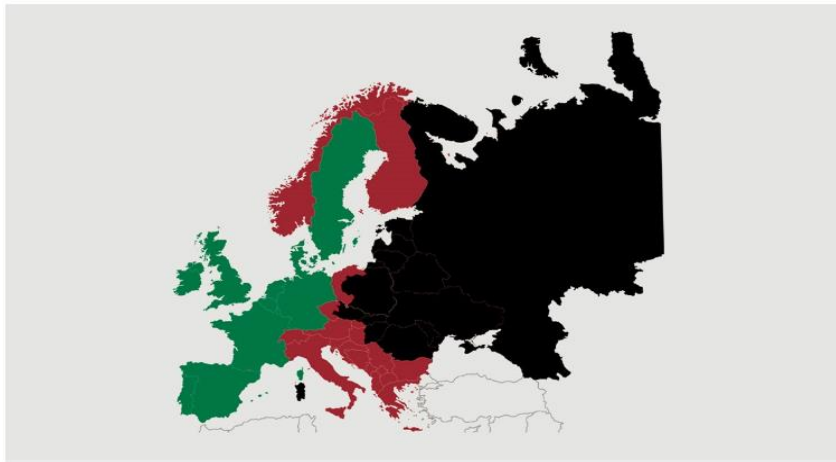

Best regards
Danish Crown

Weekly slaughtering's Danish Crown Essen

Week	2019	2018
1	40.367	56.737
2	63.329	62.716
3	63.408	63.596
4	61.468	62.579
5	60.896	60.584
6	59.523	59.507
7	60.227	62.597
8	60.695	63.178
9	59.326	62.731
10	62.005	62.555
11	61.619	63.673
12	60.030	63.832
13	60.311	57.666
14	59.040	56.402
15	61.006	60.480
16	54.587	63.566
17	53.110	63.393
18	52.555	57.370
19	58.603	57.111
20	58.518	63.484
21	60.282	57.400
22	49.073	63.529
23	63.195	61.383
24	53.936	59.021
25	59.462	60.077
26	57.454	58.620

Best regards
Danish Crown

African swine fever

The EU Commission's reporting system for African swine fever for EU countries and Ukraine has been updated until 10th of November.

Country	Period		Year to date		2018	
	October 21 th - November 10 th		January 1 st – November 10 th		Pigs	Wild boars
	Pigs	Wild boars	Pigs	Wild boars		
Estonia		3		74		230
Latvia		38	1	304	10	685
Lithuania		32	19	421	51	1.443
Poland		124	48	1.942	109	2.438
Italy			1	26	10	64
Ukraine	1	1	39	11	105	41
Czech Republic						28
Romania	68	40	1.584	560	1.163	170
Hungary		99		1.290		138
Bulgaria	1	12	41	89	1	5
Slovakia		2	11	16		
Serbia			18			
Belgium		1		480		161
Total	70	352	1.762	5.213	1.449	5.403

Black area: High risk and high readiness
 Red area: High risk
 Green area: Risk

Best regards
 Danish Crown

African swine fever outbreaks in China

Cities/Regions		
Shenyang	Harbin	Great Khinogan Mountains
Zhengzhou	Yunnan	Yulin
Lianyungang	Jinshan	Guigang
Wenzhou	Jiangxi	Chongqing
Xuancheng	Shaanxi	Bome
Wuxi	Heilongjiang	Bayi
Chuzhou	Tongzhou	Gongbo'gyamda
Jiamusi	Linfen	Urumqi
Tongling	Daitongzhuangcun	Hubei
Xilin Gol	Qianshanzhen	Shizhu
Wuhu City	Huxian	Chengmai
Jilin	Dongjiang Avenue	
Songyuan	Yongning	
Gongzhuling	Siyang	
Horqin	Jiangsu	
Hohhot	Suihua	
Yingkou	Guizhou	
Zhaotong	Sanming	
Luotian	Zhuhai	
Baojing	Jinan	
Qingyang	Jinzhou	
Wuxue	Panjin	
Sichuan	Xushui	