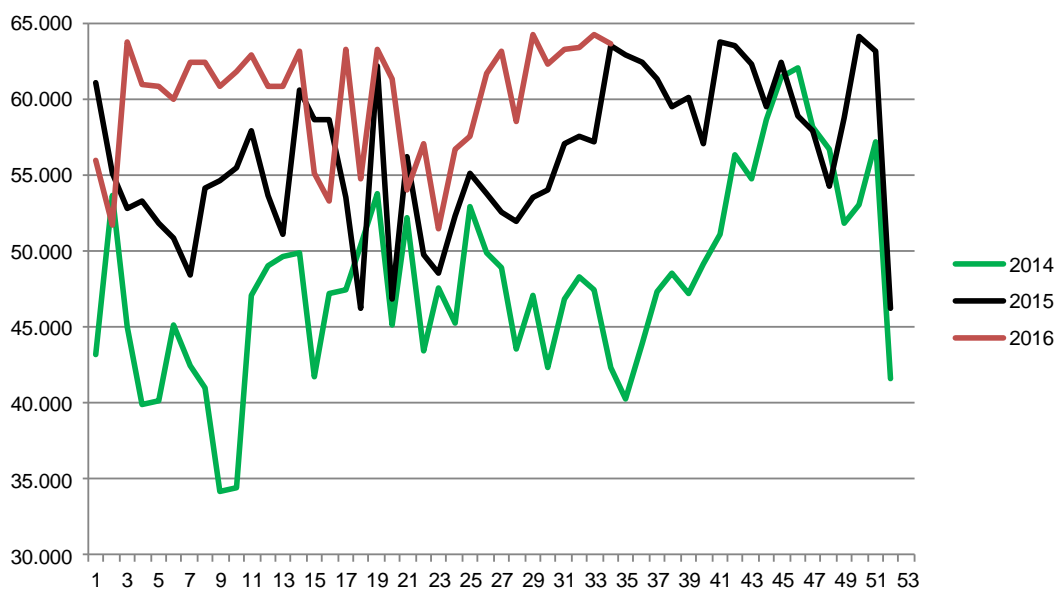

Weekly slaughtering's Danish Crown Essen

Week	2017	2016	2015
1	55.941	61.008	43.195
2	51.750	55.082	53.638
3	63.697	52.807	45.020
4	60.900	53.237	39.931
5	60.849	51.815	40.117
6	60.034	50.912	45.104
7	62.439	48.411	42.472
8	62.356	54.099	40.946
9	60.854	54.564	34.166
10	61.852	55.520	34.377
11	62.925	57.931	47.055
12	60.855	53.690	48.978
13	60.885	51.129	49.673
14	63.124	60.589	49.904
15	55.147	58.608	41.702
16	53.305	58.646	47.150
17	63.211	53.508	47.488
18	54.697	46.260	50.416
19	63.208	62.129	53.759
20	61.278	46.814	45.179
21	53.958	56.222	52.159
22	57.051	49.798	43.422
23	51.432	48.579	47.593
24	56.730	52.277	45.265
25	57.586	55.088	52.956
26	61.698	53.747	49.840

Week	2017	2016	2015
27	63.096	52.567	48.928
28	58.468	51.977	43.582
29	64.235	53.498	47.141
30	62.340	54.009	42.317
31	63.228	57.008	46.882
32	63.406	57.569	48.324
33	64.249	57.230	47.392
34	63.679	63.500	42.320
35		62.909	40.239
36		62.374	43.894
37		61.328	47.298
38		59.540	48.522
39		60.082	47.249
40		57.049	49.104
41		63.693	51.140
42		63.445	56.284
43		62.265	54.756
44		59.466	58.676
45		62.394	61.458
46		58.916	62.096
47		57.902	58.136
48		54.257	56.648
49		58.725	51.792
50		64.147	53.040
51		63.091	57.128
52		46.280	41.578
53			50.466
Average (week)	60.014	56.302	48.073
Total (year)	2.040.463	2.927.691	2.497.429
Change (week)	6,59%	17,12%	-2,52%

Best regards
Danish Crown