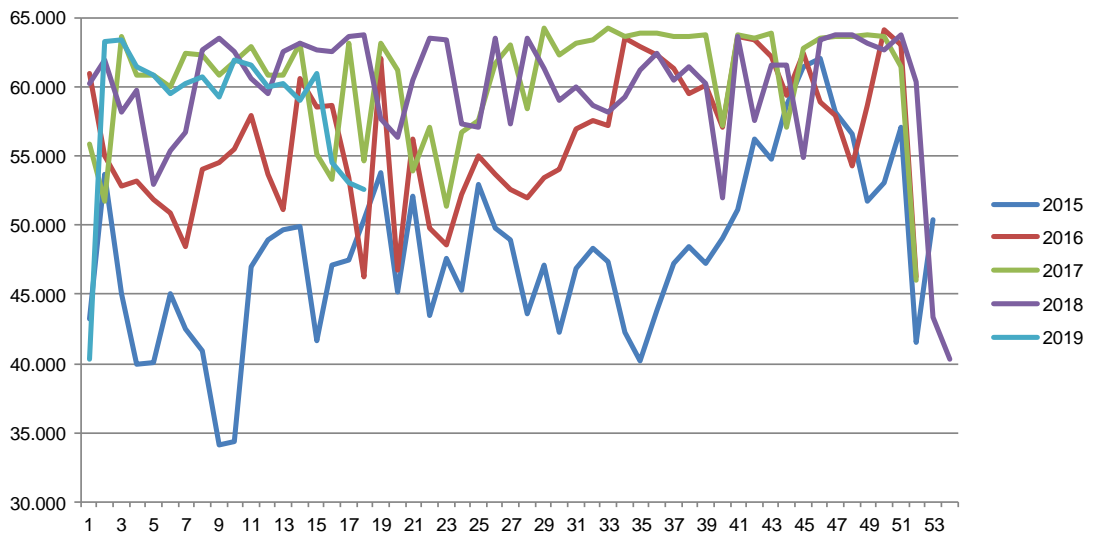

Weekly slaughtering's Danish Crown Essen

Week	2019	2018
1	40.367	56.737
2	63.329	62.716
3	63.408	63.596
4	61.468	62.579
5	60.896	60.584
6	59.523	59.507
7	60.227	62.597
8	60.695	63.178
9	59.326	62.731
10	62.005	62.555
11	61.619	63.673
12	60.030	63.832
13	60.311	57.666
14	59.040	56.402
15	61.006	60.480
16	54.587	63.566
17	53.110	63.393
18	52.555	57.370
19		57.111
20		63.484
21		57.400
22		63.529
23		61.383
24		59.021
25		60.077
26		58.620

Week	2019	2018
27		60.288
28		61.979
29		58.152
30		59.792
31		52.909
32		55.428
33		58.217
34		59.343
35		61.192
36		62.419
37		60.560
38		61.439
39		60.210
40		51.964
41		63.697
42		57.580
43		61.566
44		54.946
45		63.462
46		63.786
47		63.817
48		63.222
49		62.646
50		63.754
51		60.394
52		43.394
53		
Average (week)	58.528	60.191
Total (year)	1.053.502	3.129.943
Change (week)	-2,76%	-0,76%

Best regards
Danish Crown