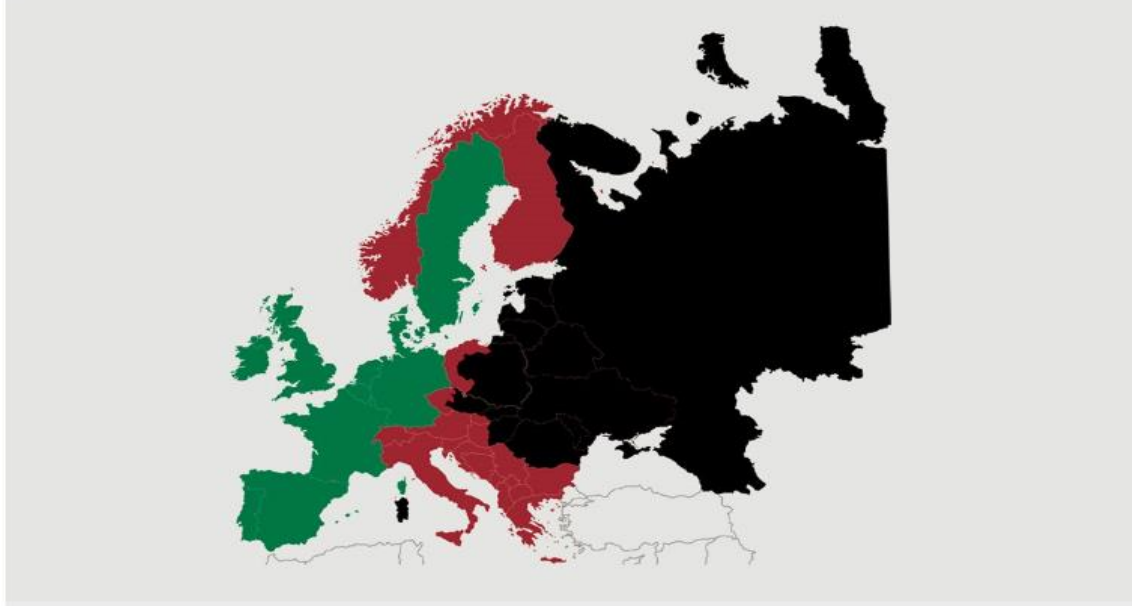

Best regards
Danish Crown

Weekly slaughtering's Danish Crown Essen

Week	2019	2018
1	40.367	56.737
2	63.329	62.716
3	63.408	63.596
4	61.468	62.579
5	60.896	60.584
6	59.523	59.507
7	60.227	62.597
8	60.695	63.178
9	59.326	62.731
10	62.005	62.555
11	61.619	63.673
12	60.030	63.832
13	60.311	57.666
14	59.040	56.402
15	61.006	60.480
16	54.587	63.566
17	53.110	63.393
18	52.555	57.370
19		57.111
20		63.484
21		57.400
22		63.529
23		61.383
24		59.021
25		60.077
26		58.620

Best regards
Danish Crown

African swine fever

The EU Commission's reporting system for African swine fever for EU countries and Ukraine has been updated until 28th of April

Country	Period April 21 th – April 28 th		Year to date January 1 st – April 28 th		2018	
	Pigs	Wild boars	Pigs	Wild boars	Svin	Vildsvin
Estonia				45		230
Latvia		1		126	10	685
Lithuania		6		188	51	1.443
Poland		41	1	966	109	2.438
Italy			1	17	10	64
Ukraine	1		11	6	105	41
Czech Republic						28
Romania		16	81	217	1.163	170
Hungary		18		604		138
Bulgaria				11	1	5
Belgium		25		417		161
Total	1	107	94	2.597	1.449	5.403

Black area: High risk and high readiness

Red area: High risk

Green area: Risk

Best regards
Danish Crown

African swine fever outbreaks in China

Outbreaks	Cities/Regions
1st outbreak	Shenyang
2nd outbreak	Zhengzhou
3rd outbreak	Lianyungang
4th outbreak	Wenzhou
5th outbreak	WuhuCity
6th outbreak	Xuancheng
7th outbreak	xuancheng
8th outbreak	Wuxi
9th outbreak	Chuzhou
10th outbreak	Jiamusi
11th outbreak	Wuhu City
12th outbreak	Xuancheng
13th outbreak	Jiamusi
14th outbreak	Tongling
15th outbreak	Jilin
16th outbreak	Xilin Gol
17th outbreak	Gongzhuling
18th outbreak	Hohhot
19th outbreak	Songyuan
20th outbreak	Yingkou
21th outbreak	Zhaotong
22th outbreak	Luotian