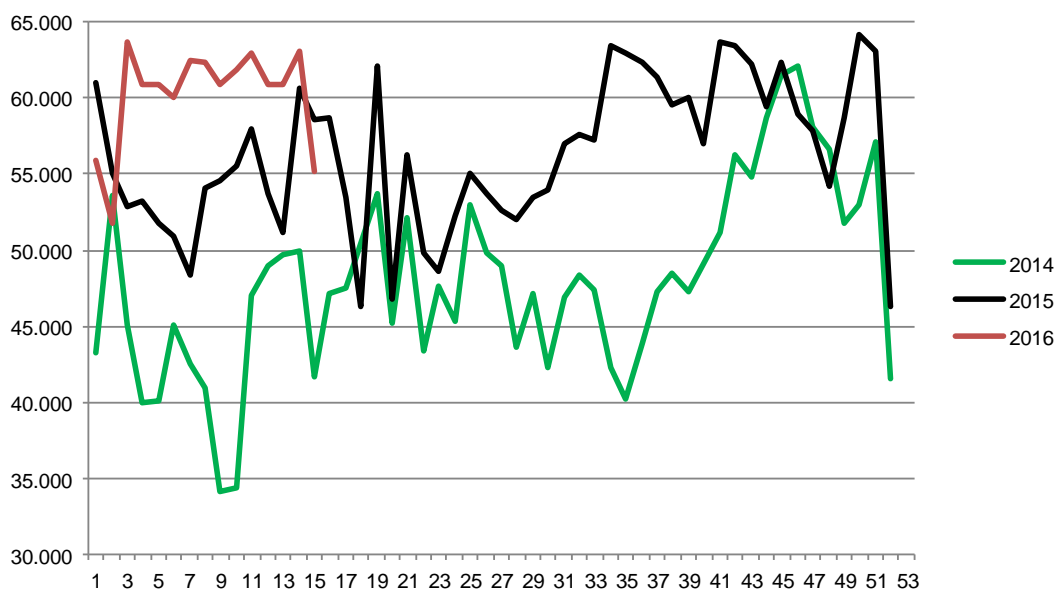

Weekly slaughtering's Danish Crown Essen

Week	2017	2016	2015
1	55.941	61.008	43.195
2	51.750	55.082	53.638
3	63.697	52.807	45.020
4	60.900	53.237	39.931
5	60.849	51.815	40.117
6	60.034	50.912	45.104
7	62.439	48.411	42.472
8	62.356	54.099	40.946
9	60.854	54.564	34.166
10	61.852	55.520	34.377
11	62.925	57.931	47.055
12	60.855	53.690	48.978
13	60.885	51.129	49.673
14	63.124	60.589	49.904
15	55.147	58.608	41.702
16		58.646	47.150
17		53.508	47.488
18		46.260	50.416
19		62.129	53.759
20		46.814	45.179
21		56.222	52.159
22		49.798	43.422
23		48.579	47.593
24		52.277	45.265
25		55.088	52.956
26		53.747	49.840

Week	2017	2016	2015
27		52.567	48.928
28		51.977	43.582
29		53.498	47.141
30		54.009	42.317
31		57.008	46.882
32		57.569	48.324
33		57.230	47.392
34		63.500	42.320
35		62.909	40.239
36		62.374	43.894
37		61.328	47.298
38		59.540	48.522
39		60.082	47.249
40		57.049	49.104
41		63.693	51.140
42		63.445	56.284
43		62.265	54.756
44		59.466	58.676
45		62.394	61.458
46		58.916	62.096
47		57.902	58.136
48		54.257	56.648
49		58.725	51.792
50		64.147	53.040
51		63.091	57.128
52		46.280	41.578
53			50.466
Average (week)	60.241	56.302	48.073
Total (year)	903.608	2.927.691	2.497.429
Change (week)	7,00%	17,12%	-2,52%

Best regards
Danish Crown