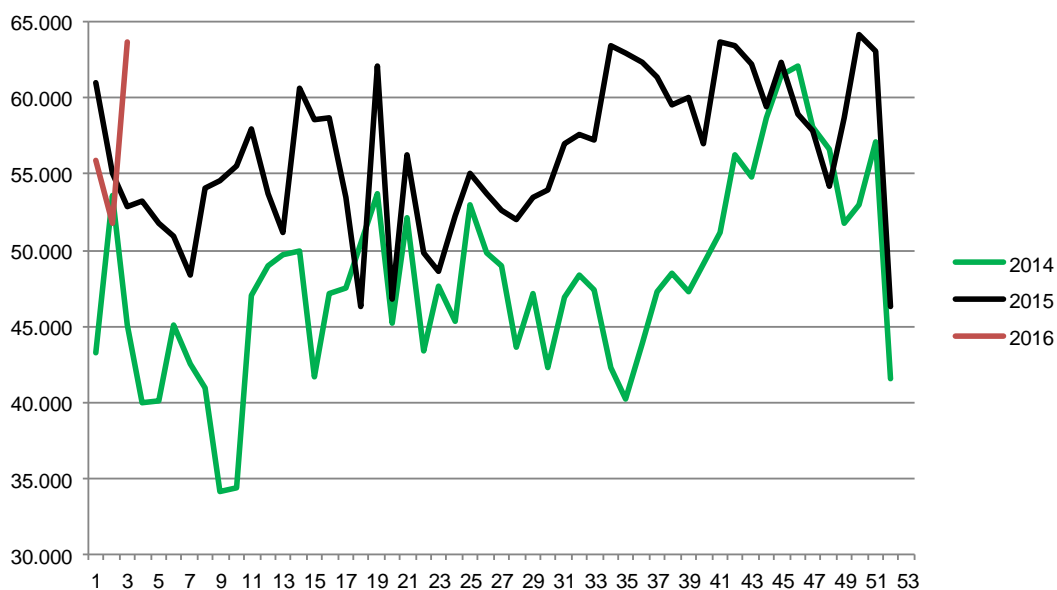

Weekly slaughtering's Danish Crown Essen

Week	2017	2016	2015
1	55.941	61.008	43.195
2	51.750	55.082	53.638
3	63.697	52.807	45.020
4		53.237	39.931
5		51.815	40.117
6		50.912	45.104
7		48.411	42.472
8		54.099	40.946
9		54.564	34.166
10		55.520	34.377
11		57.931	47.055
12		53.690	48.978
13		51.129	49.673
14		60.589	49.904
15		58.608	41.702
16		58.646	47.150
17		53.508	47.488
18		46.260	50.416
19		62.129	53.759
20		46.814	45.179
21		56.222	52.159
22		49.798	43.422
23		48.579	47.593
24		52.277	45.265
25		55.088	52.956
26		53.747	49.840

Week	2017	2016	2015
27		52.567	48.928
28		51.977	43.582
29		53.498	47.141
30		54.009	42.317
31		57.008	46.882
32		57.569	48.324
33		57.230	47.392
34		63.500	42.320
35		62.909	40.239
36		62.374	43.894
37		61.328	47.298
38		59.540	48.522
39		60.082	47.249
40		57.049	49.104
41		63.693	51.140
42		63.445	56.284
43		62.265	54.756
44		59.466	58.676
45		62.394	61.458
46		58.916	62.096
47		57.902	58.136
48		54.257	56.648
49		58.725	51.792
50		64.147	53.040
51		63.091	57.128
52		46.280	41.578
53			50.466
Average (week)	57.129	56.302	48.073
Total (year)	171.388	2.927.691	2.497.429
Change (week)	1,47%	17,12%	-2,52%

Best regards
Danish Crown