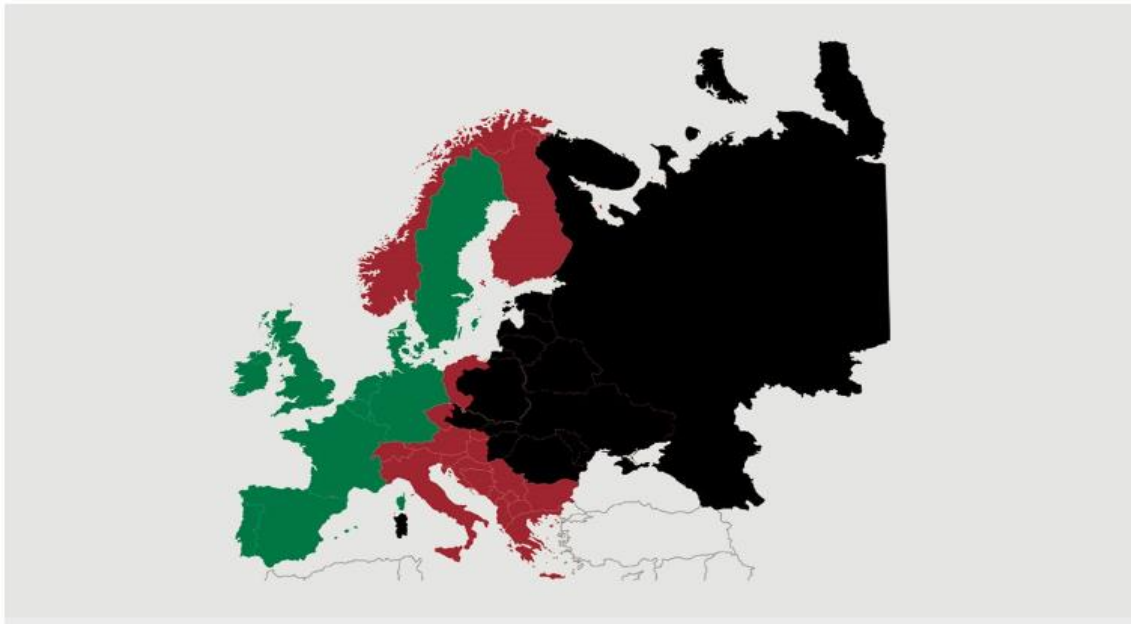

Best regards
Danish Crown

African swine fever

The EU Commission's reporting system for African swine fever for EU countries and Ukraine has been updated until 13th of December

Country	Period		Year to date	
	January 6th - December 13th		January 1 st – December 13th	
	Pigs	Wild boars	Pigs	Wild boars
Estonia		6		6
Latvia		18		43
Lithuania		32		32
Poland		98		98
Italy		2		2
Ukraine				
Czech Republic				
Romania	11	13	12	13
Hungary		28		31
Bulgaria				
Belgium		23		23
Total	11	220	12	248

Black area: High risk and high readiness

Red area: High risk

Green area: Risk

Best regards
Danish Crown

African swine fever outbreaks in China

Outbreaks	Cities/Regions
1st outbreak	Shenyang
2nd outbreak	Zhengzhou
3rd outbreak	Lianyungang
4th outbreak	Wenzhou
5th outbreak	WuhuCity
6th outbreak	Xuancheng
7th outbreak	xuancheng
8th outbreak	Wuxi
9th outbreak	Chuzhou
10th outbreak	Jiamusi
11th outbreak	Wuhu City
12th outbreak	Xuancheng
13th outbreak	Jiamusi
14th outbreak	Tongling
15th outbreak	Jilin
16th outbreak	Xilin Gol
17th outbreak	Gongzhuling

Outbreaks	Cities/Regions
18th outbreak	Hohhot
19th outbreak	Songyuan
20th outbreak	Yingkou
21th outbreak	Zhaotong
22th outbreak	Luotian
23th outbreak	Baojing
24th outbreak	Qingyang
25th outbreak	Wuxue
26th outbreak	Sichuan
27th outbreak	Harbin
28th outbreak	Yunnan
29th outbreak	Jinshan
30th outbreak	Jiangxi
31th outbreak	Shaanxi
32th outbreak	Heilongjiang
33th outbreak	Tongzhou
34th outbreak	Linfen