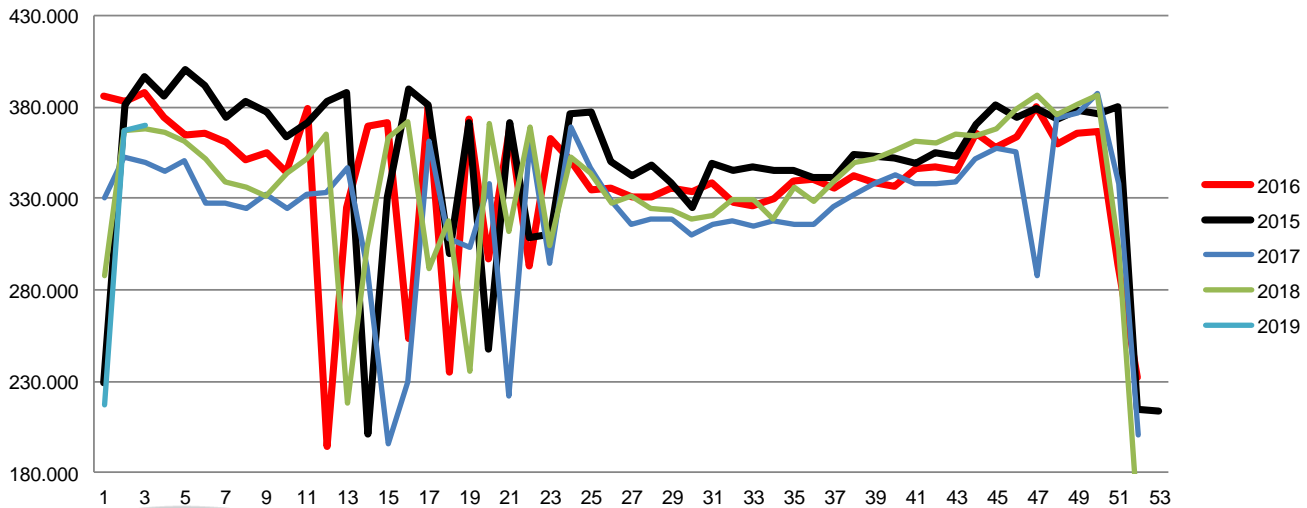

Week	2019	2018
27		86,43
28		86,02
29		86,03
30		85,80
31		85,54
32		85,64
33		85,41
34		85,56
35		85,57
36		85,78
37		86,06
38		86,26
39		86,11
40		86,12
41		85,91
42		85,82
43		85,62
44		85,08
45		84,69
46		83,94
47		83,25
48		82,53
49		81,95
50		81,31
51		80,86
52		84,41
53		
Average (week)	86,63	86,29

Best regards
Danish Crown

Total killings Denmark (98 % of all slaughtering's)

Week	2019	2018
1	217.081	287.789
2	367.355	367.703
3	369.764	368.047
4		366.312
5		361.495
6		352.145
7		339.607
8		336.613
9		331.154
10		343.691
11		351.578
12		365.200
13		218.444
14		303.033
15		363.829
16		371.945
17		291.607
18		317.876
19		235.481
20		371.516
21		311.691
22		369.643
23		304.448
24		352.632
25		343.770
26		327.658

Week	2019	2018
27		331.814
28		325.072
29		324.018
30		318.614
31		321.250
32		329.917
33		329.555
34		318.566
35		336.158
36		328.251
37		338.962
38		349.571
39		352.234
40		356.258
41		361.609
42		360.885
43		364.912
44		364.067
45		368.260
46		378.509
47		386.643
48		376.153
49		381.869
50		386.215
51		302.451
52		151.352
53		
Average (week)	318.067	336.501
Total (year)	954.200	17.498.072

Best regards
Danish Crown

Weekly slaughtering's Danish Crown Essen

Week	2019	2018
1	40.367	56.737
2	63.329	62.716
3	63.408	63.596
4	61.468	62.579
5		60.584
6		59.507
7		62.597
8		63.178
9		62.731
10		62.555
11		63.673
12		63.832
13		57.666
14		56.402
15		60.480
16		63.566
17		63.393
18		57.370
19		57.111
20		63.484
21		57.400
22		63.529
23		61.383
24		59.021
25		60.077
26		58.620