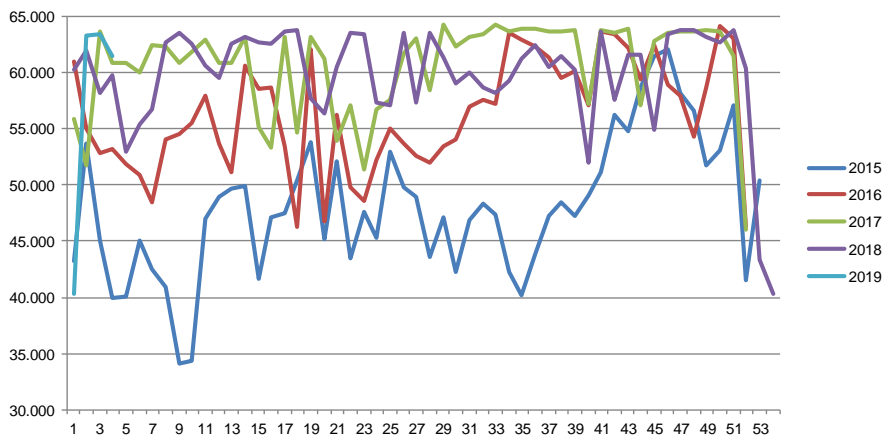

Best regards
Danish Crown

Total killings Denmark (98 % of all slaughtering's)

Week	2019	2018
1	217.081	287.789
2	367.355	367.703
3	369.764	368.047
4		366.312
5		361.495
6		352.145
7		339.607
8		336.613
9		331.154
10		343.691
11		351.578
12		365.200
13		218.444
14		303.033
15		363.829
16		371.945
17		291.607
18		317.876
19		235.481
20		371.516
21		311.691
22		369.643
23		304.448
24		352.632
25		343.770
26		327.658

Week	2019	2018
27		331.814
28		325.072
29		324.018
30		318.614
31		321.250
32		329.917
33		329.555
34		318.566
35		336.158
36		328.251
37		338.962
38		349.571
39		352.234
40		356.258
41		361.609
42		360.885
43		364.912
44		364.067
45		368.260
46		378.509
47		386.643
48		376.153
49		381.869
50		386.215
51		302.451
52		151.352
53		
Average (week)	318.067	336.501
Total (year)	954.200	17.498.072

Best regards
Danish Crown

Weekly slaughtering's Danish Crown Essen

Week	2019	2018
1	40.367	56.737
2	63.329	62.716
3	63.408	63.596
4	61.468	62.579
5		60.584
6		59.507
7		62.597
8		63.178
9		62.731
10		62.555
11		63.673
12		63.832
13		57.666
14		56.402
15		60.480
16		63.566
17		63.393
18		57.370
19		57.111
20		63.484
21		57.400
22		63.529
23		61.383
24		59.021
25		60.077
26		58.620

Week	2019	2018
27		60.288
28		61.979
29		58.152
30		59.792
31		52.909
32		55.428
33		58.217
34		59.343
35		61.192
36		62.419
37		60.560
38		61.439
39		60.210
40		51.964
41		63.697
42		57.580
43		61.566
44		54.946
45		63.462
46		63.786
47		63.817
48		63.222
49		62.646
50		63.754
51		60.394
52		43.394
53		
Average (week)	57.143	60.191
Total (year)	228.572	3.129.943
Change (week)	-5,06%	-0,76%