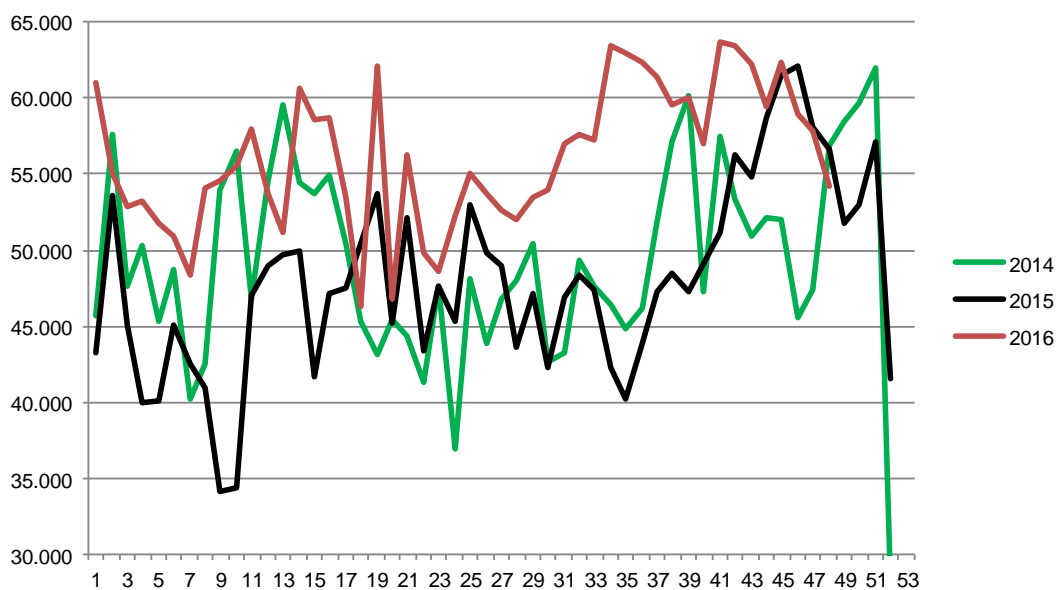

Weekly slaughtering's Danish Crown Essen

Week	2016	2015	2014
1	61.008	43.195	45.700
2	55.082	53.638	57.627
3	52.807	45.020	47.587
4	53.237	39.931	50.291
5	51.815	40.117	45.320
6	50.912	45.104	48.727
7	48.411	42.472	40.239
8	54.099	40.946	42.546
9	54.564	34.166	53.908
10	55.520	34.377	56.509
11	57.931	47.055	46.723
12	53.690	48.978	54.549
13	51.129	49.673	59.533
14	60.589	49.904	54.443
15	58.608	41.702	53.755
16	58.646	47.150	54.869
17	53.508	47.488	50.487
18	46.260	50.416	45.280
19	62.129	53.759	43.100
20	46.814	45.179	45.389
21	56.222	52.159	44.297
22	49.798	43.422	41.285
23	48.579	47.593	47.598
24	52.277	45.265	36.922
25	55.088	52.956	48.136
26	53.747	49.840	43.921

Week	2016	2015	2014
27	52.567	48.928	46.759
28	51.977	43.582	47.950
29	53.498	47.141	50.452
30	54.009	42.317	42.692
31	57.008	46.882	43.203
32	57.569	48.324	49.375
33	57.230	47.392	47.650
34	63.500	42.320	46.411
35	62.909	40.239	44.796
36	62.374	43.894	46.174
37	61.328	47.298	51.838
38	59.540	48.522	57.162
39	60.082	47.249	60.108
40	57.049	49.104	47.249
41	63.693	51.140	57.511
42	63.445	56.284	53.302
43	62.265	54.756	50.854
44	59.466	58.676	52.169
45	62.394	61.458	52.053
46	58.916	62.096	45.584
47	57.902	58.136	47.440
48	54.257	56.648	56.897
49		51.792	58.440
50		53.040	59.646
51		57.128	61.950
52		41.578	27.955
53		50.466	
Average (week)	56.155	48.073	49.315
Total (year)	2.695.448	2.497.429	2.564.361
Change (week)	16,81%	-2,52%	-5,56%

Best regards
Danish Crown