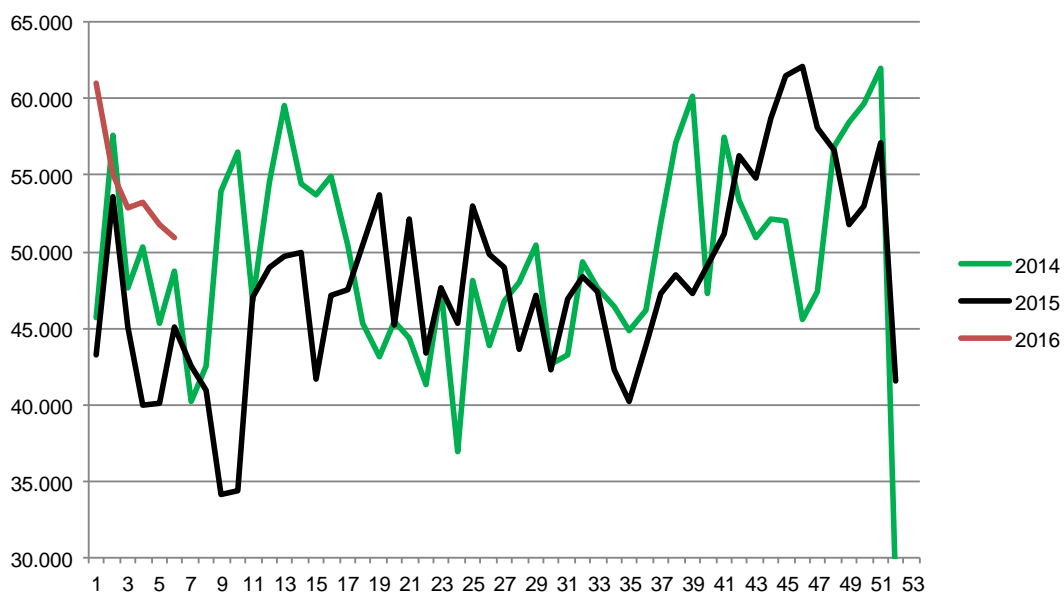

Week	2016	2015	2014
27		342.545	356.503
28		348.323	353.806
29		338.607	352.233
30		325.378	332.099
31		349.050	317.876
32		345.000	318.668
33		347.860	323.552
34		345.284	333.185
35		345.856	340.034
36		341.651	352.062
37		341.372	348.664
38		354.011	368.494
39		353.679	376.946
40		352.539	376.297
41		349.023	374.505
42		355.194	364.912
43		353.428	368.832
44		370.453	374.565
45		381.122	368.182
46		374.076	366.168
47		379.225	399.296
48		373.294	371.471
49		378.861	406.665
50		376.079	413.966
51		380.302	378.561
52		214.345	137.802
53		214.290	
Average (week)		348.635	351.540
Total (year)		18.263.377	18.280.101

Best regards
Danish Crown

Weekly slaughtering's Danish Crown Essen

Week	2016	2015	2014
1	61.008	43.195	45.700
2	55.082	53.638	57.627
3	52.807	45.020	47.587
4	53.237	39.931	50.291
5	51.815	40.117	45.320
6	50.912	45.104	48.727
7		42.472	40.239
8		40.946	42.546
9		34.166	53.908
10		34.377	56.509
11		47.055	46.723
12		48.978	54.549
13		49.673	59.533
14		49.904	54.443
15		41.702	53.755
16		47.150	54.869
17		47.488	50.487
18		50.416	45.280
19		53.759	43.100
20		45.179	45.389
21		52.159	44.297
22		43.422	41.285
23		47.593	47.598
24		45.265	36.922
25		52.956	48.136
26		49.840	43.921

Week	2015	2014
27	48.928	46.759
28	43.582	47.950
29	47.141	50.452
30	42.317	42.692
31	46.882	43.203
32	48.324	49.375
33	47.392	47.650
34	42.320	46.411
35	40.239	44.796
36	43.894	46.174
37	47.298	51.838
38	48.522	57.162
39	47.249	60.108
40	49.104	47.249
41	51.140	57.511
42	56.284	53.302
43	54.756	50.854
44	58.676	52.169
45	61.458	52.053
46	62.096	45.584
47	58.136	47.440
48	56.648	56.897
49	51.792	58.440
50	53.040	59.646
51	57.128	61.950
52	41.578	27.955
53	50.466	
Average (week)	54.144	49.315
Total (year)	324.861	2.564.361