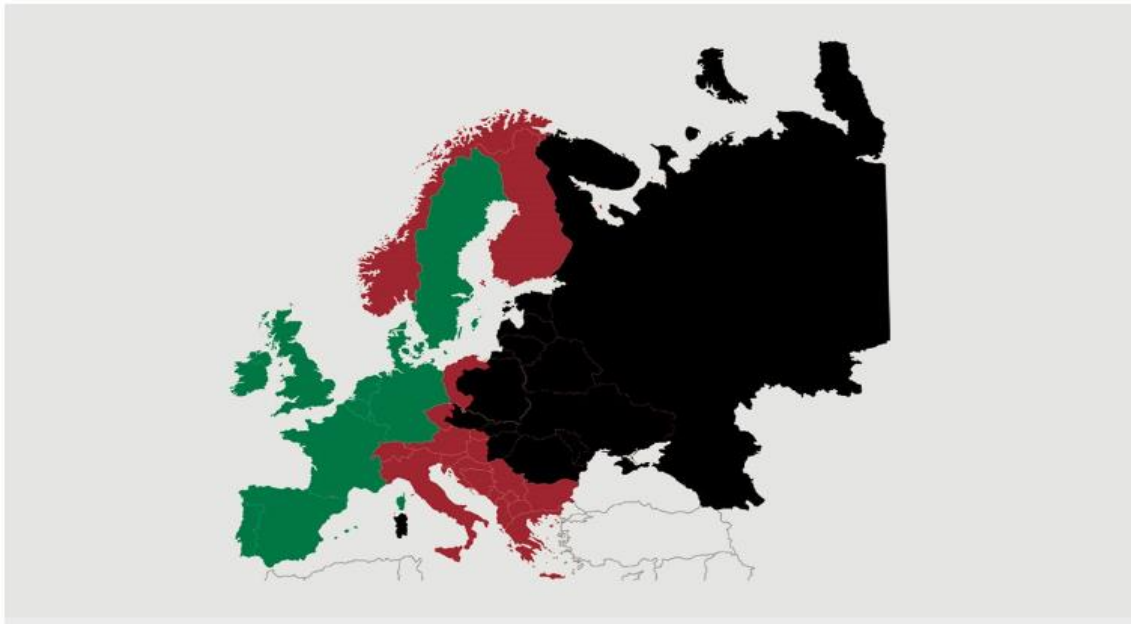

Best regards  
Danish Crown

## African swine fever

The EU Commission's reporting system for African swine fever for EU countries and Ukraine has been updated until 13<sup>th</sup> of December

Country	Period		Year to date	
	January 6th - December 13th		January 1 <sup>st</sup> – December 13th	
	Pigs	Wild boars	Pigs	Wild boars
Estonia		6		6
Latvia		18		43
Lithuania		32		32
Poland		98		98
Italy		2		2
Ukraine				
Czech Republic				
Romania	11	13	12	13
Hungary		28		31
Bulgaria				
Belgium		23		23
<b>Total</b>	<b>11</b>	<b>220</b>	<b>12</b>	<b>248</b>

Black area: High risk and high readiness

Red area: High risk

Green area: Risk

Best regards  
Danish Crown

## African swine fever outbreaks in China

Outbreaks	Cities/Regions
1st outbreak	Shenyang
2nd outbreak	Zhengzhou
3rd outbreak	Lianyungang
4th outbreak	Wenzhou
5th outbreak	WuhuCity
6th outbreak	Xuancheng
7th outbreak	xuancheng
8th outbreak	Wuxi
9th outbreak	Chuzhou
10th outbreak	Jiamusi
11th outbreak	Wuhu City
12th outbreak	Xuancheng
13th outbreak	Jiamusi
14th outbreak	Tongling
15th outbreak	Jilin
16th outbreak	Xilin Gol
17th outbreak	Gongzhuling