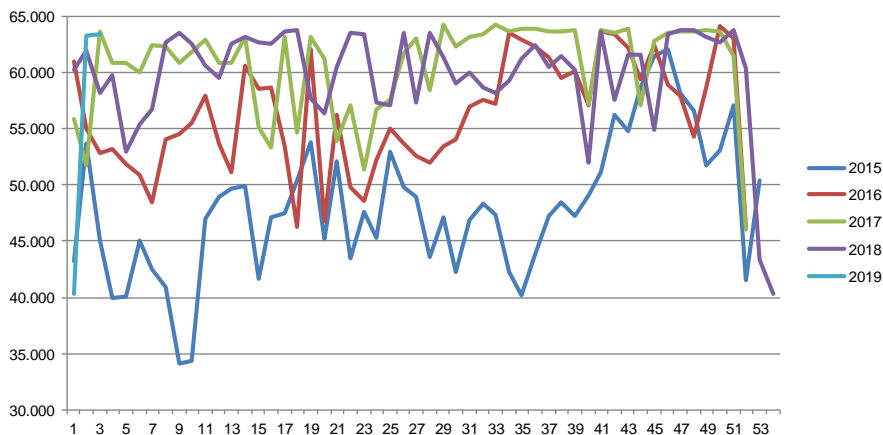

Weekly slaughtering's Danish Crown Essen

Week	2019	2018
1	40.367	56.737
2	63.329	62.716
3	63.408	63.596
4		62.579
5		60.584
6		59.507
7		62.597
8		63.178
9		62.731
10		62.555
11		63.673
12		63.832
13		57.666
14		56.402
15		60.480
16		63.566
17		63.393
18		57.370
19		57.111
20		63.484
21		57.400
22		63.529
23		61.383
24		59.021
25		60.077
26		58.620

Week	2019	2018
27		60.288
28		61.979
29		58.152
30		59.792
31		52.909
32		55.428
33		58.217
34		59.343
35		61.192
36		62.419
37		60.560
38		61.439
39		60.210
40		51.964
41		63.697
42		57.580
43		61.566
44		54.946
45		63.462
46		63.786
47		63.817
48		63.222
49		62.646
50		63.754
51		60.394
52		43.394
53		
Average (week)	55.701	60.191
Total (year)	167.104	3.129.943
Change (week)	-7,46%	-0,76%

Best regards
Danish Crown