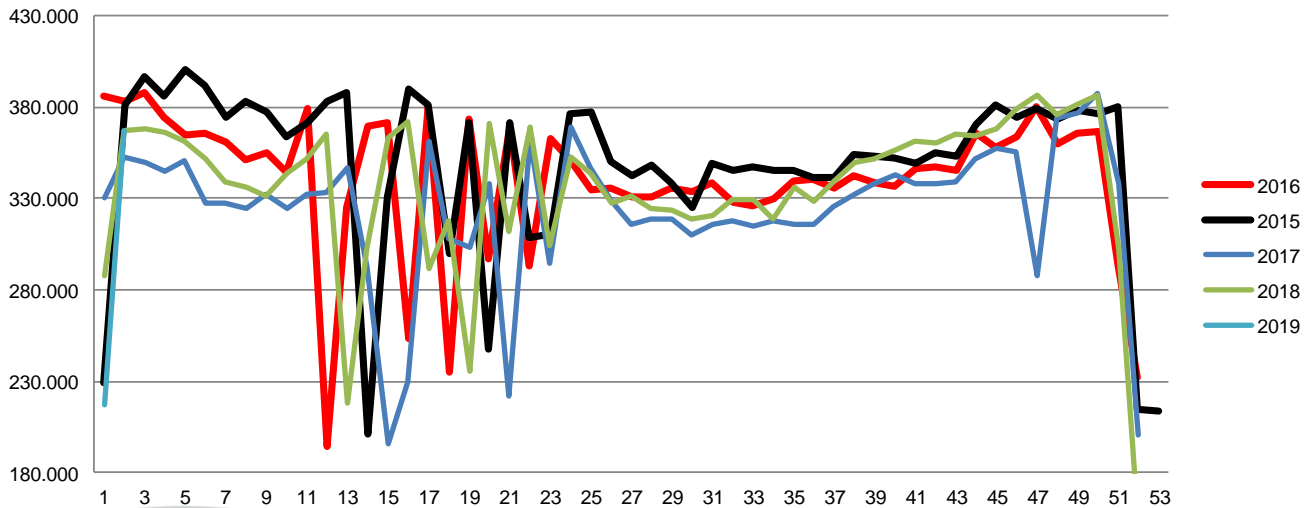

Total killings Denmark (98 % of all slaughtering's)

Week	2019	2018
1	217.081	287.789
2	367.355	367.703
3		368.047
4		366.312
5		361.495
6		352.145
7		339.607
8		336.613
9		331.154
10		343.691
11		351.578
12		365.200
13		218.444
14		303.033
15		363.829
16		371.945
17		291.607
18		317.876
19		235.481
20		371.516
21		311.691
22		369.643
23		304.448
24		352.632
25		343.770
26		327.658

Week	2019	2018
27		331.814
28		325.072
29		324.018
30		318.614
31		321.250
32		329.917
33		329.555
34		318.566
35		336.158
36		328.251
37		338.962
38		349.571
39		352.234
40		356.258
41		361.609
42		360.885
43		364.912
44		364.067
45		368.260
46		378.509
47		386.643
48		376.153
49		381.869
50		386.215
51		302.451
52		151.352
53		
Average (week)	292.218	336.501
Total (year)	584.436	17.498.072

Best regards
Danish Crown