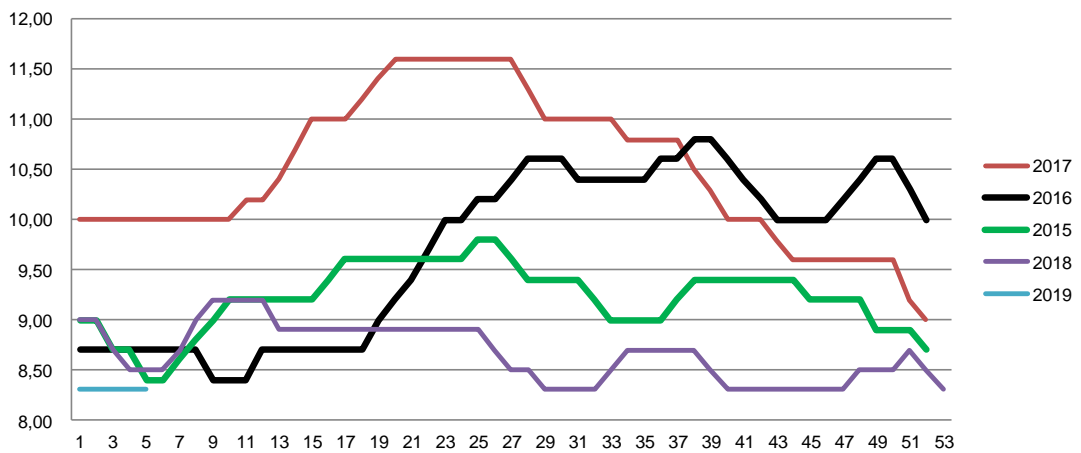

Weekly pig price – Danish Crown

Week	2019	2018
1	8,30	9,00
2	8,30	9,00
3	8,30	8,70
4	8,30	8,50
5	8,30	8,50
6		8,50
7		8,70
8		9,00
9		9,20
10		9,20
11		9,20
12		9,20
13		8,90
14		8,90
15		8,90
16		8,90
17		8,90
18		8,90
19		8,90
20		8,90
21		8,90
22		8,90
23		8,90
24		8,90
25		8,90
26		8,70

Week	2019	2018
27		8,50
28		8,50
29		8,30
30		8,30
31		8,30
32		8,30
33		8,50
34		8,70
35		8,70
36		8,70
37		8,70
38		8,70
39		8,50
40		8,30
41		8,30
42		8,30
43		8,30
44		8,30
45		8,30
46		8,30
47		8,50
48		8,50
49		8,50
50		8,70
51		8,50
52		8,30
Average (week)	8,30	8,67

Best regards
Danish Crown