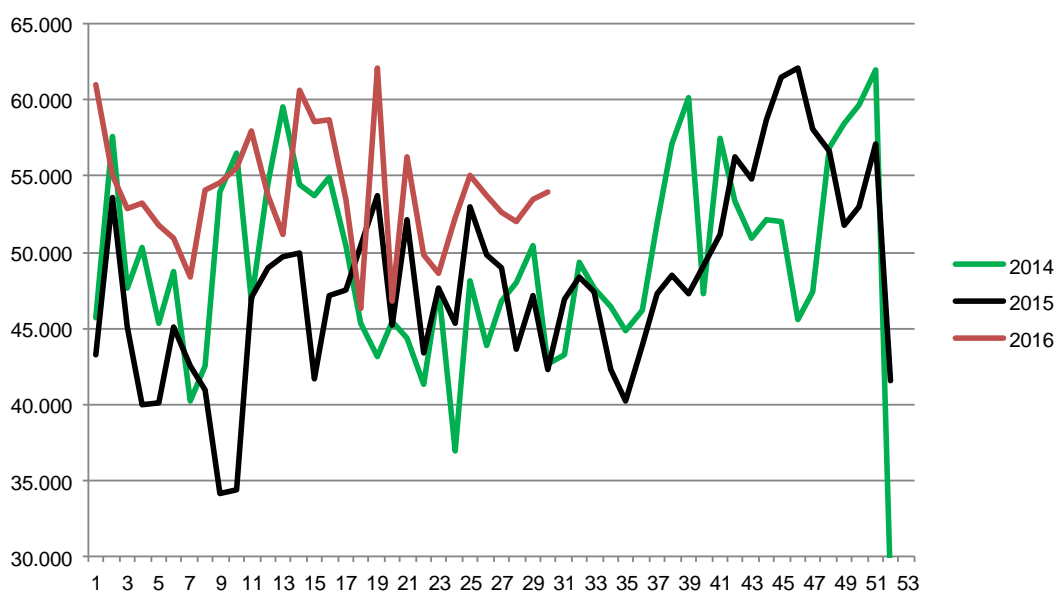

Weekly slaughtering's Danish Crown Essen

Week	2016	2015	2014
1	61.008	43.195	45.700
2	55.082	53.638	57.627
3	52.807	45.020	47.587
4	53.237	39.931	50.291
5	51.815	40.117	45.320
6	50.912	45.104	48.727
7	48.411	42.472	40.239
8	54.099	40.946	42.546
9	54.564	34.166	53.908
10	55.520	34.377	56.509
11	57.931	47.055	46.723
12	53.690	48.978	54.549
13	51.129	49.673	59.533
14	60.589	49.904	54.443
15	58.608	41.702	53.755
16	58.646	47.150	54.869
17	53.508	47.488	50.487
18	46.260	50.416	45.280
19	62.129	53.759	43.100
20	46.814	45.179	45.389
21	56.222	52.159	44.297
22	49.798	43.422	41.285
23	48.579	47.593	47.598
24	52.277	45.265	36.922
25	55.088	52.956	48.136
26	53.747	49.840	43.921

Week	2016	2015	2014
27	52.567	48.928	46.759
28	51.977	43.582	47.950
29	53.498	47.141	50.452
30	54.009	42.317	42.692
31		46.882	43.203
32		48.324	49.375
33		47.392	47.650
34		42.320	46.411
35		40.239	44.796
36		43.894	46.174
37		47.298	51.838
38		48.522	57.162
39		47.249	60.108
40		49.104	47.249
41		51.140	57.511
42		56.284	53.302
43		54.756	50.854
44		58.676	52.169
45		61.458	52.053
46		62.096	45.584
47		58.136	47.440
48		56.648	56.897
49		51.792	58.440
50		53.040	59.646
51		57.128	61.950
52		41.578	27.955
53		50.466	
Average (week)	53.817	48.073	49.315
Total (year)	1.614.521	2.497.429	2.564.361
Change (week)	11,95%	-2,52%	-5,56%

Best regards
Danish Crown