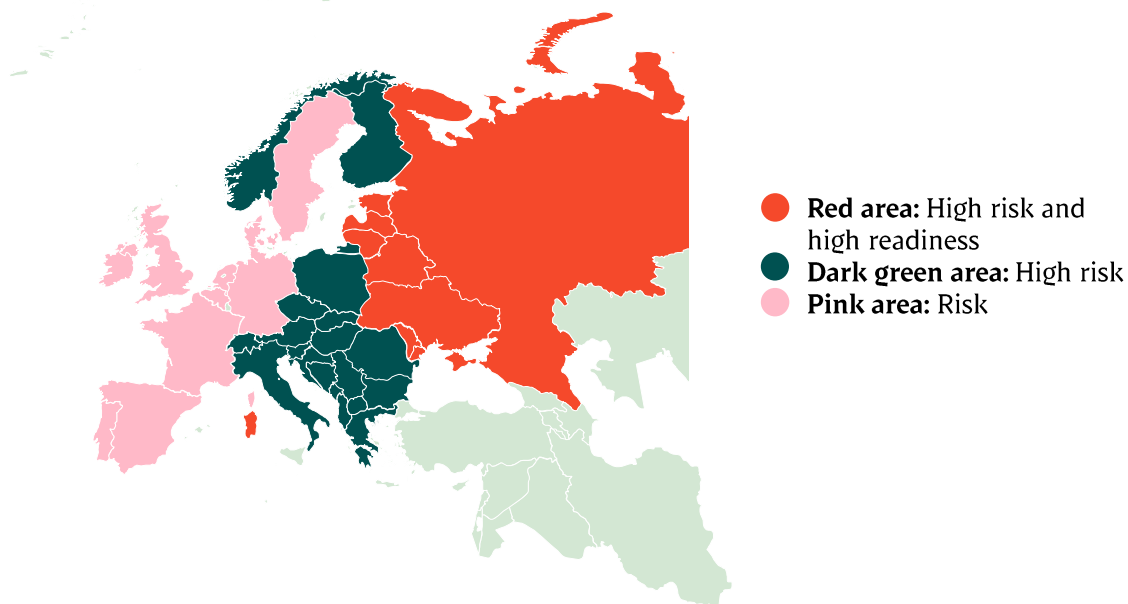

Best regards,
Danish Crown

Weekly slaughtering's Danish Crown Essen

Week	2020	2019
1	50.209	40.367
2	63.378	63.329
3	63.402	63.408
4	60.747	61.468
5	61.019	60.896
6	59.845	59.523
7	58.095	60.227
8	56.897	60.695
9	60.033	59.326
10	59.724	62.005
11	61.817	61.619
12	63.130	60.030
13	59.585	60.311
14	59.247	59.040
15	56.629	61.006
16	52.081	54.587
17	61.680	53.110
18	54.760	52.555
19	60.222	58.603
20	63.225	58.518
21	55.570	60.282
22	58.517	49.073
23	56.849	63.195
24	62.218	53.936
25	59.332	59.462
26	60.534	57.454

Best regards,
Danish Crown

African swine fever

The EU Commission's reporting system for African swine fever for EU countries and Ukraine has been updated until 4th of October.

Period September 28 th - October 4 th		Year to date January 1 st – October 4 th		2019		2018	
Pigs	Wild boars	Pigs	Wild boars	Pigs	Wild boars	Pigs	Wild boars
	4		49		80		230
	2	3	218	1	369	10	685
	2	3	172	19	464	51	1.443
1	61	98	3.329	48	2.468	109	2.438
			32	1	60	10	64
		14	4	42	11	105	41
							28
24	5	747	677	1.724	683	1.163	170
	36		3.569		1.598		138
1	6	19	431	44	165	1	5
	5	17	176	11	27		
		15	41	18			
1		2	30				
			3		482		161
	14		49				
		1					
27	135	919	8.780	1.908	6.407	1.449	5.403

Best regards,
Danish Crown

African swine fever outbreaks in China

Cities/Regions		
Shenyang	Harbin	Great Khinogan Mountains
Zhengzhou	Yunnan	Yulin
Lianyungang	Jinshan	Guigang
Wenzhou	Jiangxi	Chongqing
Xuancheng	Shaanxi	Bome
Wuxi	Heilongjiang	Bayi
Chuzhou	Tongzhou	Gongbo'gyamda
Jiamusi	Linfen	Urumqi
Tongling	Daitongzhuangcun	Hubei
Xilin Gol	Qianshanzhen	Shizhu
Wuhu City	Huxian	Chengmai
Jilin	Dongjiang Avenue	
Songyuan	Yongning	
Gongzhuling	Siyang	
Horqin	Jiangsu	
Hohhot	Suihua	
Yingkou	Guizhou	
Zhaotong	Sanming	
Luotian	Zhuhai	
Baojing	Jinan	
Qingyang	Jinzhou	
Wuxue	Panjin	
Sichuan	Xushui	