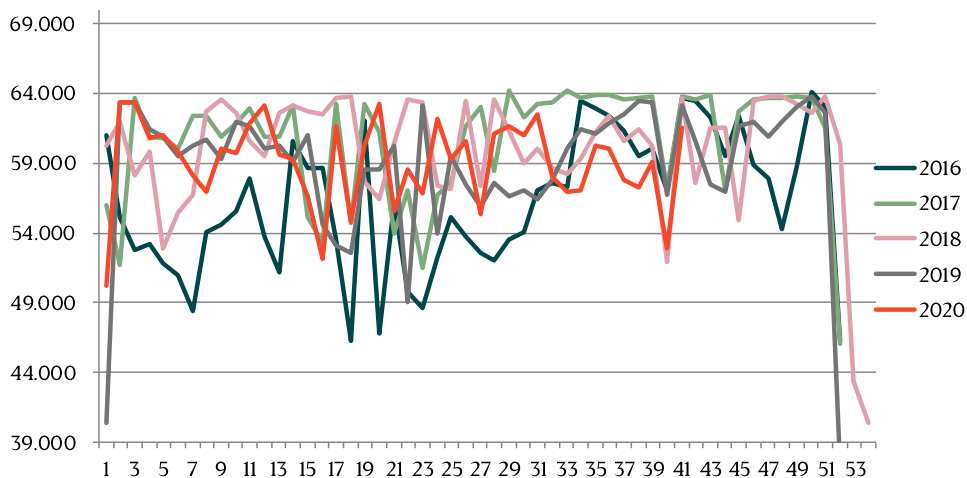

Weekly slaughtering's Danish Crown Essen

Week	2020	2019
1	50.209	40.367
2	63.378	63.329
3	63.402	63.408
4	60.747	61.468
5	61.019	60.896
6	59.845	59.523
7	58.095	60.227
8	56.897	60.695
9	60.033	59.326
10	59.724	62.005
11	61.817	61.619
12	63.130	60.030
13	59.585	60.311
14	59.247	59.040
15	56.629	61.006
16	52.081	54.587
17	61.680	53.110
18	54.760	52.555
19	60.222	58.603
20	63.225	58.518
21	55.570	60.282
22	58.517	49.073
23	56.849	63.195
24	62.218	53.936
25	59.332	59.462
26	60.534	57.454

Week	2020	2019
27	55.300	55.853
28	61.076	57.615
29	61.663	56.638
30	61.043	57.069
31	62.529	56.393
32	58.016	57.813
33	56.966	60.073
34	57.021	61.488
35	60.226	61.071
36	60.086	61.898
37	57.850	62.502
38	57.241	63.527
39	59.037	63.325
40	52.913	56.780
41	61.570	63.150
42		60.543
43		57.436
44		56.962
45		61.664
46		61.984
47		60.934
48		61.976
49		63.046
50		63.812
51		62.634
52		37.264
Average (week)	59.056	58.798
Total (year)	2.421.282	3.057.475
Change (week)	0,44%	-2,32%

Best regards,
Danish Crown