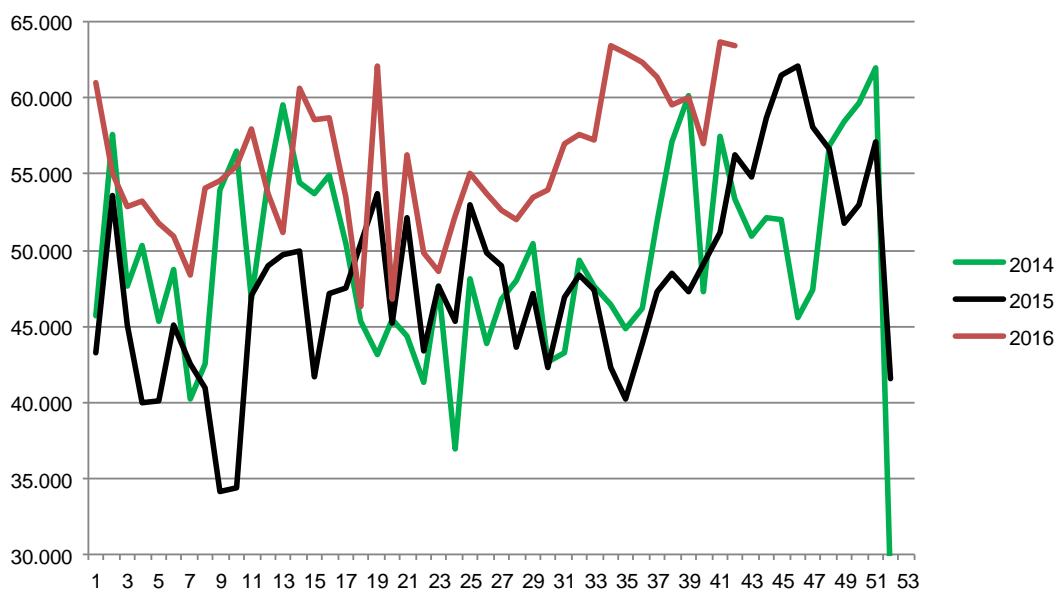

Weekly slaughtering's Danish Crown Essen

Week	2016	2015	2014
1	61.008	43.195	45.700
2	55.082	53.638	57.627
3	52.807	45.020	47.587
4	53.237	39.931	50.291
5	51.815	40.117	45.320
6	50.912	45.104	48.727
7	48.411	42.472	40.239
8	54.099	40.946	42.546
9	54.564	34.166	53.908
10	55.520	34.377	56.509
11	57.931	47.055	46.723
12	53.690	48.978	54.549
13	51.129	49.673	59.533
14	60.589	49.904	54.443
15	58.608	41.702	53.755
16	58.646	47.150	54.869
17	53.508	47.488	50.487
18	46.260	50.416	45.280
19	62.129	53.759	43.100
20	46.814	45.179	45.389
21	56.222	52.159	44.297
22	49.798	43.422	41.285
23	48.579	47.593	47.598
24	52.277	45.265	36.922
25	55.088	52.956	48.136
26	53.747	49.840	43.921

Week	2016	2015	2014
27	52.567	48.928	46.759
28	51.977	43.582	47.950
29	53.498	47.141	50.452
30	54.009	42.317	42.692
31	57.008	46.882	43.203
32	57.569	48.324	49.375
33	57.230	47.392	47.650
34	63.500	42.320	46.411
35	62.909	40.239	44.796
36	62.374	43.894	46.174
37	61.328	47.298	51.838
38	59.540	48.522	57.162
39	60.082	47.249	60.108
40	57.049	49.104	47.249
41	63.693	51.140	57.511
42	63.445	56.284	53.302
43		54.756	50.854
44		58.676	52.169
45		61.458	52.053
46		62.096	45.584
47		58.136	47.440
48		56.648	56.897
49		51.792	58.440
50		53.040	59.646
51		57.128	61.950
52		41.578	27.955
53		50.466	
Average (week)	55.720	48.073	49.315
Total (year)	2.340.248	2.497.429	2.564.361
Change (week)	15,91%	-2,52%	-5,56%

Best regards
Danish Crown