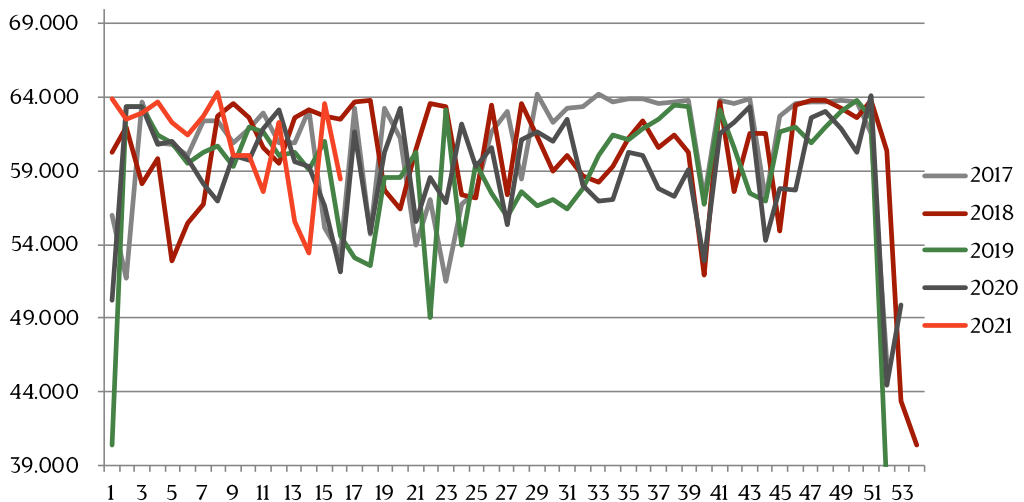

Weekly slaughtering's Danish Crown Essen

Week	2021	2020
1	63856	50.209
2	62474	63.378
3	62901	63.402
4	63648	60.747
5	62280	61.019
6	61.404	59.845
7	62.697	58.095
8	64.376	56.897
9	60.006	60.033
10	60.090	59.724
11	57.586	61.817
12	62.295	63.130
13	55.569	59.585
14	53.423	59.247
15	63.548	56.629
16	58.421	52.081
17		61.680
18		54.760
19		60.222
20		63.225
21		55.570
22		58.517
23		56.849
24		62.218
25		59.332
26		60.534

Week	2021	2020
27		55.300
28		61.076
29		61.663
30		61.043
31		62.529
32		58.016
33		56.966
34		57.021
35		60.226
36		60.086
37		57.850
38		57.241
39		59.037
40		52.913
41		61.570
42		62.290
43		63.361
44		54.244
45		57.791
46		57.701
47		62.613
48		62.997
49		61.829
50		60.254
51		64.077
52		44.436
53		49.926
Average (week)	60.911	58.921
Total (year)	974.574	3.122.801
Change (week)	3,38%	0,21%

Best regards,
Danish Crown