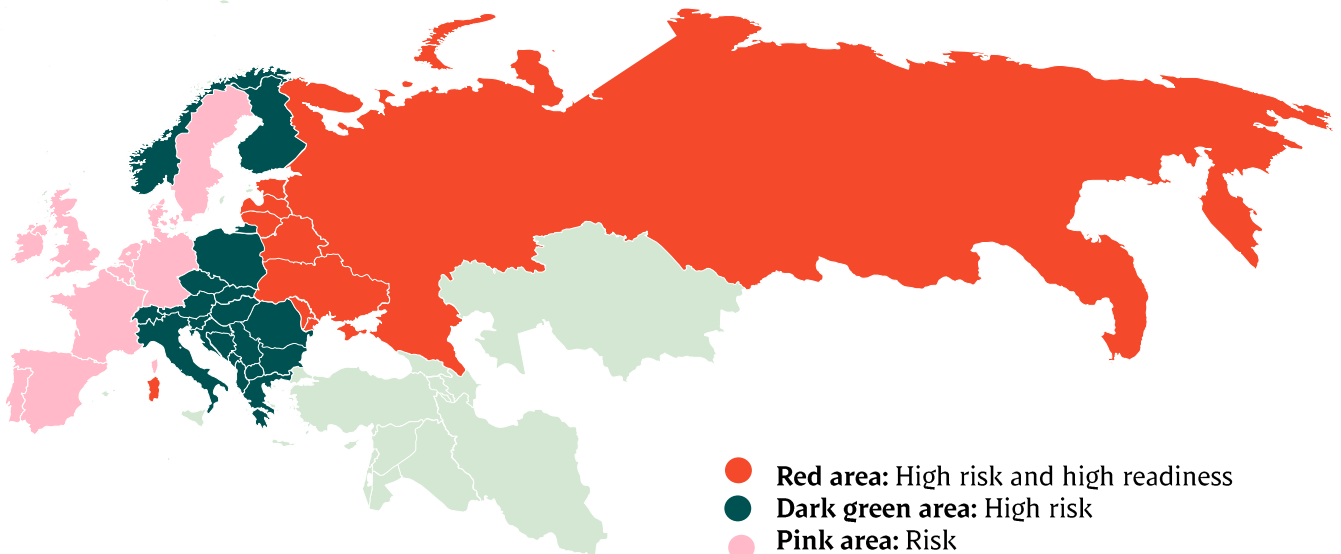

Week	2021	2020
27		55.300
28		61.076
29		61.663
30		61.043
31		62.529
32		58.016
33		56.966
34		57.021
35		60.226
36		60.086
37		57.850
38		57.241
39		59.037
40		52.913
41		61.570
42		62.290
43		63.361
44		54.244
45		57.791
46		57.701
47		62.613
48		62.997
49		61.829
50		60.254
51		64.077
52		44.436
53		49.926
Average (week)	60.911	58.921
Total (year)	974.574	3.122.801
Change (week)	3,38%	0,21%

Best regards,
Danish Crown

African swine fever

The EU Commission's reporting system for African swine fever for EU countries and Ukraine has been updated until 15th of November.

Country	Period April 12 th - April 18 th		Year to date January 1 st - April 18 th		2020		2019	
	Piġs	Wild boars	Piġs	Wild boars	Piġs	Wild boars	Piġs	Wild boars
Estonia				25		66		80
Latvia		9		89	3	300	1	369
Lithuania		4		45	3	222	19	464
Poland		83	1	1.178	103	3.980	48	2.468
Italy (Sardinia)				4		40	1	60
Ukraine	1		4		23	5	42	11
Czech Republic								
Romania	8	22	365	572	1.008	848	1.724	683
Hungary		70		1.674		3.952		1.598
Bulgaria		2		150	19	509	44	165
Slovakia		61		715	17	328	11	27
Serbia	10	1	32	1	15	41	18	
Moldova					2	30		
Belgium						3		482
Germany		29		596		338		
Greece					1			
Total	19	281	402	5.049	1.194	10.662	1.908	6.407

African swine fever outbreaks in China

Cities/Regions		
Shenyang	Harbin	Great Khinogan Mountains
Zhengzhou	Yunnan	Yulin
Lianyungang	Jinshan	Guigang
Wenzhou	Jiangxi	Chongqing
Xuancheng	Shaanxi	Bome
Wuxi	Heilongjiang	Bayi
Chuzhou	Tongzhou	Gongbo'gyamda
Jiamusi	Linfen	Urumqi
Tongling	Daitongzhuangcun	Hubei
Xilin Gol	Qianshanzhen	Shizhu
Wuhu City	Huxian	Chengmai
Jilin	Dongjiang Avenue	
Songyuan	Yongning	
Gongzhuling	Siyang	
Horqin	Jiangsu	
Hohhot	Suihua	
Yingkou	Guizhou	
Zhaotong	Sanming	
Luotian	Zhuhai	
Baojing	Jinan	
Qingyang	Jinzhou	
Wuxue	Panjin	
Sichuan	Xushui	