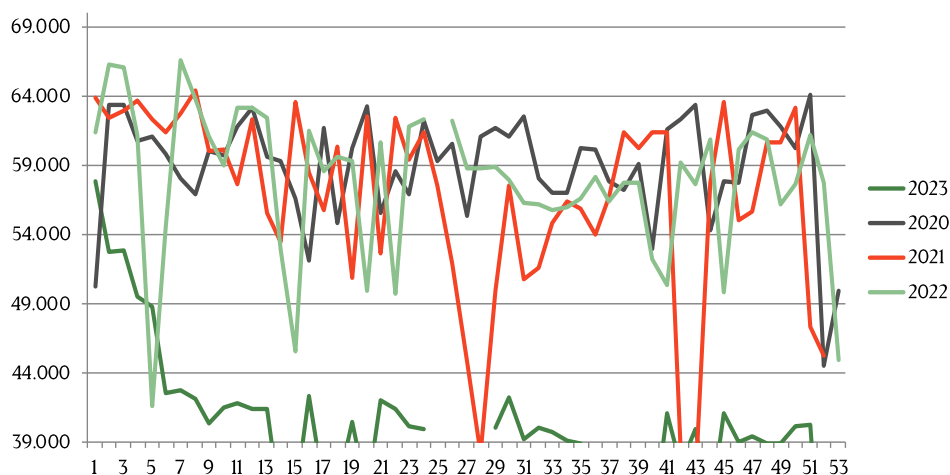

Weekly slaughtering's Danish Crown Essen

Week	2024	2023
1	33.508	57.867
2	39.696	52709
3	39.963	52844
4	40.949	49.518
5	40.523	48762
6	51.122	42.464
7	51.181	42.706
8	51.721	42106
9	51.663	40341
10	50.959	41433
11	52.025	41.726
12	52.015	41.316
13	44.149	41381
14	43.431	34205
15	53.283	35043
16	54.081	42248
17	56.088	35631
18	47.023	35.664
19	47.125	40.401
20	58.496	35.179
21	44.650	41.975
22	56.827	41.390
23	56.158	40.132
24	56.648	39.901
25	54.839	
26		

Week		
27		
28		
29		39997
30		42.192
31		39.192
32		40.034
33		39.660
34		39.096
35		38.859
36		35.620
37		37.145
38		37.378
39		38.164
40		32.749
41		41.020
42		37.240
43		39.895
44		33.918
45		41.021
46		38.912
47		39.347
48		38.856
49		38.879
50		40.133
51		40248
52		26.124
53		
Average (week)		
Total (year)		
Change (week)		

Best regards,
Danish Crown