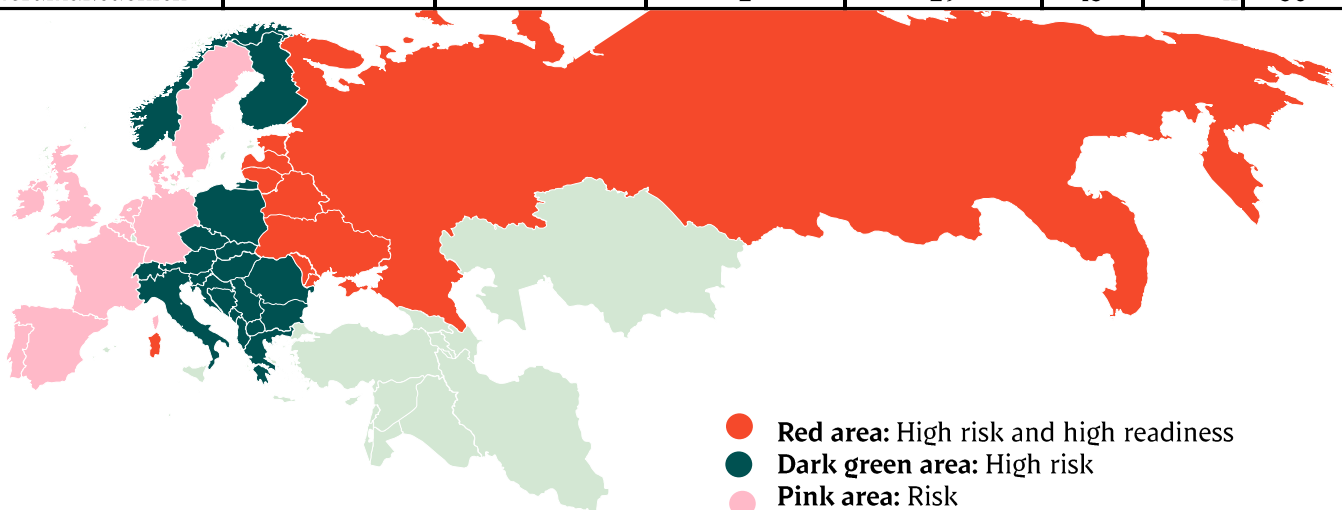

Week		
27		
28		
29		39997
30		42.192
31		39.192
32		40.034
33		39.660
34		39.096
35		38.859
36		35.620
37		37.145
38		37.378
39		38.164
40		32.749
41		41.020
42		37.240
43		39.895
44		33.918
45		41.021
46		38.912
47		39.347
48		38.856
49		38.879
50		40.133
51		40248
52		26.124
53		
Average (week)		
Total (year)		
Change (week)		

## African swine fever

The EU Commission's reporting system for African swine fever for EU countries and Ukraine has been updated until 24<sup>th</sup> of July.

Country	Period June 6th - June 12th 2024		Year to date January 1st - June 12th 2024		2023		2022	
	Pigs	Wild boars	Pigs	Wild boars	Pigs	Wild boars	Pigs	Wild boars
Estonia				4	2	53		
Latvia		16		305	8	730	6	9
Lithuania		10		290	3	439	16	3
Poland	5	31	6	894	30	2.744	14	2
Italy (Sardinia)	5	57		908	17	1.047	4	2
Ukraine			13	9	37	9	7	
Czech Republic		1		19		56		
Romania	4		59	97	740	292	329	4
Hungary		8		212		407		5
Bulgaria			1	95	3	322	2	3
Slovakia		2		78		546	5	5
Serbia	13	1	47	74	991	213	107	1
Moldova			3	6	19			
Montenegro				1		6	14	
Bosnia-Hercegovina	1		19	34	1.508	22		
Croatia				38	1.124	11		
Nordmakedonien			2	29	15	41	30	