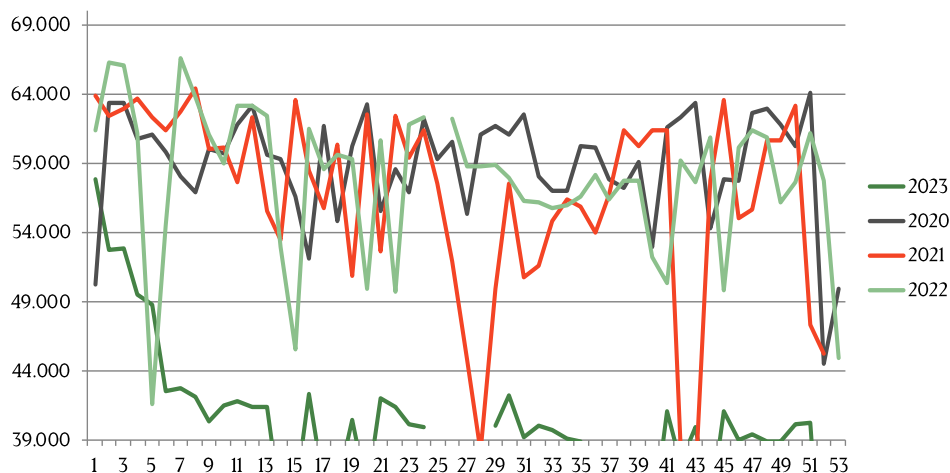

Weekly slaughtering's Danish Crown Essen

Week	2024	2023
1	33.508	57.867
2	39.696	52709
3	39.963	52844
4	40.949	49.518
5	40.523	48762
6	51.122	42.464
7	51.181	42.706
8	51.721	42106
9	51.663	40341
10	50.959	41433
11	52.025	41.726
12	52.015	41.316
13	44.149	41381
14	43.431	34205
15	53.283	35043
16	54.081	42248
17	56.088	35631
18	47.023	35.664
19	47.125	40.401
20		35.179
21		41.975
22		41.390
23		40.132
24		39.901
25		
26		

Week		
27		
28		
29		39997
30		42.192
31		39.192
32		40.034
33		39.660
34		39.096
35		38.859
36		35.620
37		37.145
38		37.378
39		38.164
40		32.749
41		41.020
42		37.240
43		39.895
44		33.918
45		41.021
46		38.912
47		39.347
48		38.856
49		38.879
50		40.133
51		40248
52		26.124
53		
Average (week)		
Total (year)		
Change (week)		

Best regards,
Danish Crown