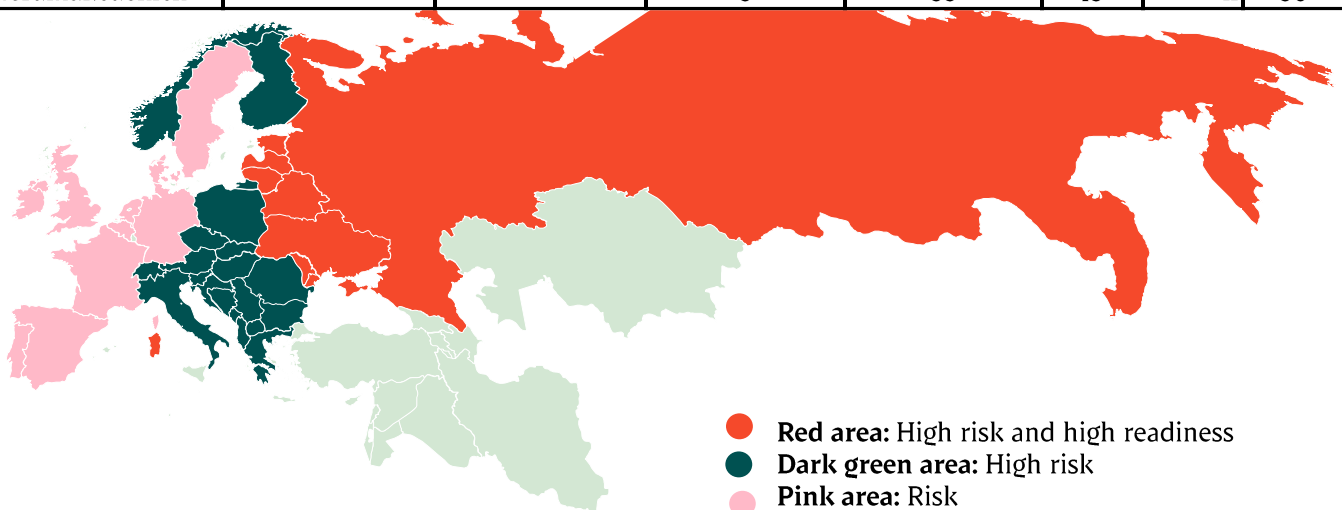

Week		
27		
28		
29		39997
30		42.192
31		39.192
32		40.034
33		39.660
34		39.096
35		38.859
36		35.620
37		37.145
38		37.378
39		38.164
40		32.749
41		41.020
42		37.240
43		39.895
44		33.918
45		41.021
46		38.912
47		39.347
48		38.856
49		38.879
50		40.133
51		40248
52		26.124
53		
Average (week)		
Total (year)		
Change (week)		

## African swine fever

The EU Commission's reporting system for African swine fever for EU countries and Ukraine has been updated until 24<sup>th</sup> of July.

Country	Period April 27th - May 5th 2024		Year to date January 1st - May 5th 2024		2023		2022	
	Pigs	Wild boars	Pigs	Wild boars	Pigs	Wild boars	Pigs	Wild boars
Estonia				4	2	53		
Latvia		5		258	8	730	6	9
Lithuania		15		242	3	439	16	3
Poland		19		715	30	2.744	14	2
Italy (Sardinia)				641	17	1.047	4	2
Ukraine			9	8	37	9	7	
Czech Republic		1		8		56		
Romania	2		38	95	740	292	329	4
Hungary		6		188		407		5
Bulgaria			1	447	3	322	2	3
Slovakia		1		62		546	5	5
Serbia			30	69	991	213	107	1
Moldova			2	6				
Montenegro				1	19	6	14	
Bosnia-Herzegovina			19	41	1.508	22		
Croatia				39	1.124	11		
Nordmakedonien			3	33	15	41	30	