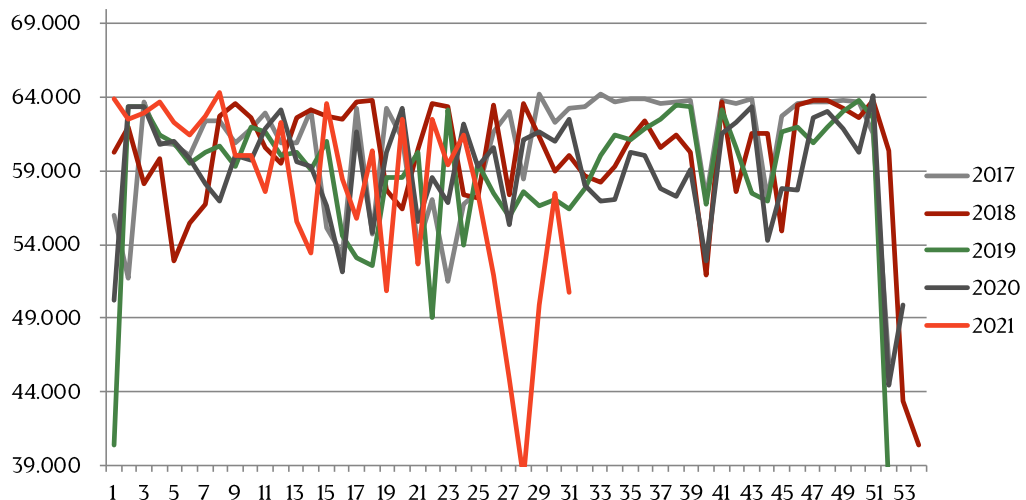

Weekly slaughtering's Danish Crown Essen

Week	2021	2020
1	63856	50.209
2	62474	63.378
3	62901	63.402
4	63648	60.747
5	62280	61.019
6	61.404	59.845
7	62.697	58.095
8	64.376	56.897
9	60.006	60.033
10	60.090	59.724
11	57.586	61.817
12	62.295	63.130
13	55.569	59.585
14	53.423	59.247
15	63.548	56.629
16	58.421	52.081
17	55.717	61.680
18	60.384	54.760
19	50.877	60.222
20	62.542	63.225
21	52.670	55.570
22	62.469	58.517
23	59.450	56.849
24	61.404	62.218
25	57.500	59.332
26	51.933	60.534

Week	2021	2020
27	44.797	55.300
28	38.123	61.076
29	49.868	61.663
30	57.500	61.043
31	50.774	62.529
32		58.016
33		56.966
34		57.021
35		60.226
36		60.086
37		57.850
38		57.241
39		59.037
40		52.913
41		61.570
42		62.290
43		63.361
44		54.244
45		57.791
46		57.701
47		62.613
48		62.997
49		61.829
50		60.254
51		64.077
52		44.436
53		49.926
Average (week)	57.761	58.921
Total (year)	1.790.582	3.122.801
Change (week)	-1,97%	0,21%

Best regards,
Danish Crown