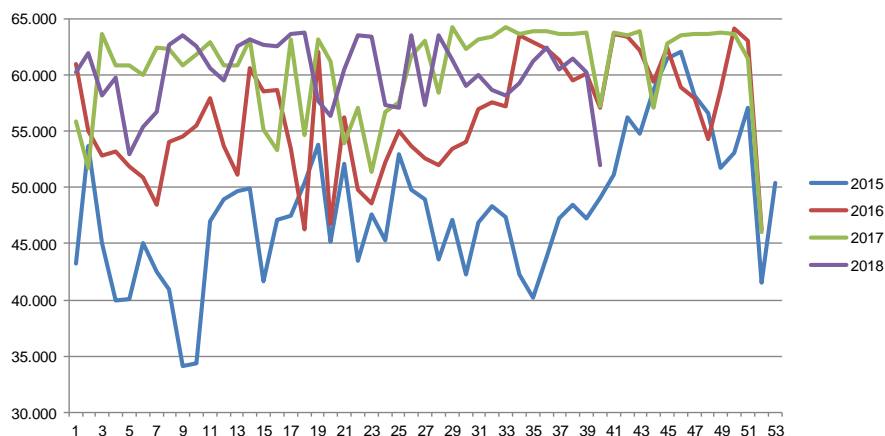

Weekly slaughtering's Danish Crown Essen

Week	2018	2017	2016
1	56.737	55.941	61.008
2	62.716	51.750	55.082
3	63.596	63.697	52.807
4	62.579	60.900	53.237
5	60.584	60.849	51.815
6	59.507	60.034	50.912
7	62.597	62.439	48.411
8	63.178	62.356	54.099
9	62.731	60.854	54.564
10	62.555	61.852	55.520
11	63.673	62.925	57.931
12	63.832	60.855	53.690
13	57.666	60.885	51.129
14	56.402	63.124	60.589
15	60.480	55.147	58.608
16	63.566	53.305	58.646
17	63.393	63.211	53.508
18	57.370	54.697	46.260
19	57.111	63.208	62.129
20	63.484	61.278	46.814
21	57.400	53.958	56.222
22	63.529	57.051	49.798
23	61.383	51.432	48.579
24	59.021	56.730	52.277
25	60.077	57.586	55.088
26	58.620	61.698	53.747

Week	2018	2017	2016
27	60.288	63.096	52.567
28	61.979	58.468	51.977
29	58.152	64.235	53.498
30	59.792	62.340	54.009
31	52.909	63.228	57.008
32	55.428	63.406	57.569
33	58.217	64.249	57.230
34	59.343	63.679	63.500
35	61.192	63.894	62.909
36	62.419	63.887	62.374
37	60.560	63.630	61.328
38	61.439	63.653	59.540
39	60.210	63.847	60.082
40	51.964	57.194	57.049
41	63.697	63.846	63.693
42	57.580	63.544	63.445
43		63.895	62.265
44		57.086	59.466
45		62.761	62.394
46		63.598	58.916
47		63.642	57.902
48		63.704	54.257
49		63.813	58.725
50		63.709	64.147
51		61.524	63.091
52		46.076	46.280
53			
Average (week)	60.213	60.649	56.302
Total (year)	2.528.956	3.153.766	2.927.691
Change (week)	-0,72%	7,72%	17,23%

Best regards
Danish Crown