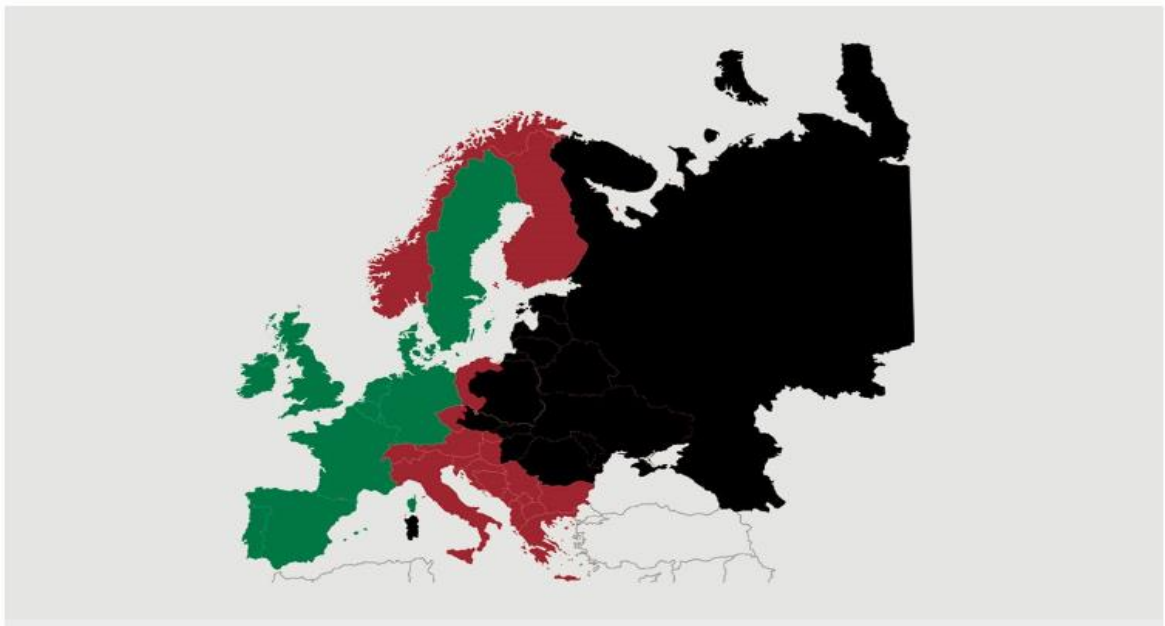

Best regards
Danish Crown

African swine fever

The EU Commission's reporting system for African swine fever for EU countries and Ukraine has been updated until 21th of October

Country	Period		Year to date	
	October 7 th - 21 October 7 th		January 1 st – Oktober 21 th	
	Pigs	Wild boars	Pigs	Wild boars
Estonia				198
Latvia		20	10	581
Lithuania		15	50	1.275
Poland		45	109	2.015
Italy			10	41
Ukraine	1		92	36
Czech Republic				28
Romania	36	15	1036	76
Hungary		4		39
Bulgaria			1	
Belgium		27		54
Total	37	126	1.308	4.343

Black area: High risk and high readiness

Red area: High risk

Green area: Risk

Best regards
Danish Crown

African swine fever outbreaks in China

Outbreaks	Cities/Regions	Outbreaks	Cities/Regions
1st outbreak	Shenyang	11th outbreak	Wuhu City
2nd outbreak	Zhengzhou	12th outbreak	Xuancheng
3rd outbreak	Lianyungang	13th outbreak	Jiamusi
4th outbreak	Wenzhou	14th outbreak	Tongling
5th outbreak	WuhuCity	15th outbreak	Jilin
6th outbreak	Xuancheng	16th outbreak	Xilin Gol
7th outbreak	xuancheng	17th outbreak	Gongzhuling
8th outbreak	Wuxi	18th outbreak	Hohhot
9th outbreak	Chuzhou	19th outbreak	Songyuan
10th outbreak	Jiamusi	20th outbreak	Yingkou
		21th outbreak	Zhaotong