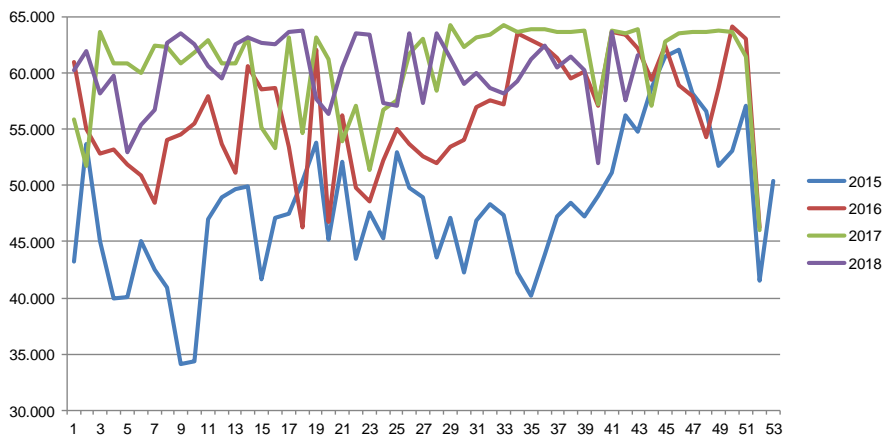

Weekly slaughtering's Danish Crown Essen

Week	2018	2017	2016
1	56.737	55.941	61.008
2	62.716	51.750	55.082
3	63.596	63.697	52.807
4	62.579	60.900	53.237
5	60.584	60.849	51.815
6	59.507	60.034	50.912
7	62.597	62.439	48.411
8	63.178	62.356	54.099
9	62.731	60.854	54.564
10	62.555	61.852	55.520
11	63.673	62.925	57.931
12	63.832	60.855	53.690
13	57.666	60.885	51.129
14	56.402	63.124	60.589
15	60.480	55.147	58.608
16	63.566	53.305	58.646
17	63.393	63.211	53.508
18	57.370	54.697	46.260
19	57.111	63.208	62.129
20	63.484	61.278	46.814
21	57.400	53.958	56.222
22	63.529	57.051	49.798
23	61.383	51.432	48.579
24	59.021	56.730	52.277
25	60.077	57.586	55.088
26	58.620	61.698	53.747

Week	2018	2017	2016
27	60.288	63.096	52.567
28	61.979	58.468	51.977
29	58.152	64.235	53.498
30	59.792	62.340	54.009
31	52.909	63.228	57.008
32	55.428	63.406	57.569
33	58.217	64.249	57.230
34	59.343	63.679	63.500
35	61.192	63.894	62.909
36	62.419	63.887	62.374
37	60.560	63.630	61.328
38	61.439	63.653	59.540
39	60.210	63.847	60.082
40	51.964	57.194	57.049
41	63.697	63.846	63.693
42	57.580	63.544	63.445
43	61.566	63.895	62.265
44		57.086	59.466
45		62.761	62.394
46		63.598	58.916
47		63.642	57.902
48		63.704	54.257
49		63.813	58.725
50		63.709	64.147
51		61.524	63.091
52		46.076	46.280
53			
Average (week)	60.245	60.649	56.302
Total (year)	2.590.522	3.153.766	2.927.691
Change (week)	-0,67%	7,72%	17,23%

Best regards
Danish Crown