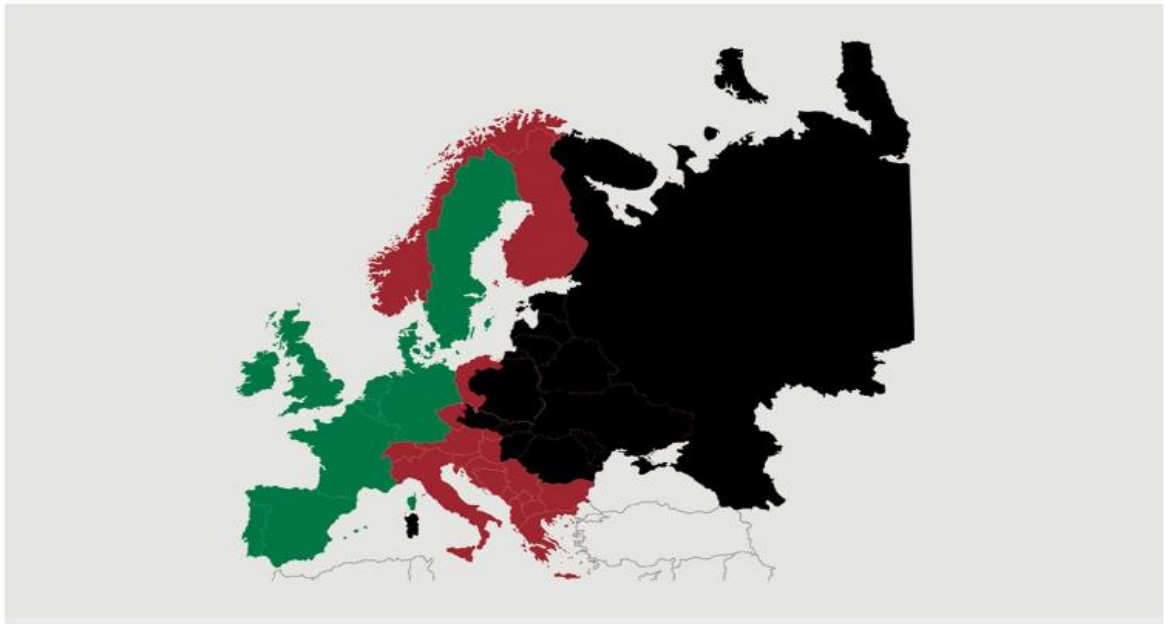

Best regards  
Danish Crown

## African swine fever

The EU Commission's reporting system for African swine fever for EU countries and Ukraine has been updated until 28<sup>th</sup> of October

Country	Period		Year to date	
	October 21 <sup>th</sup> - October 28 <sup>th</sup>		January 1 <sup>st</sup> - October 28 <sup>th</sup>	
	Pigs	Wild boars	Pigs	Wild boars
Estonia		4		202
Latvia		10	10	591
Lithuania		25	50	1.300
Poland		42	109	2.057
Italy			10	41
Ukraine	3		95	36
Czech Republic				28
Romania	28	7	1064	83
Hungary		6		45
Bulgaria		2	1	2
Belgium		22		76
Total	31	118	1.339	4.461

Black area: High risk and high readiness

Red area: High risk

Green area: Risk

Best regards  
Danish Crown