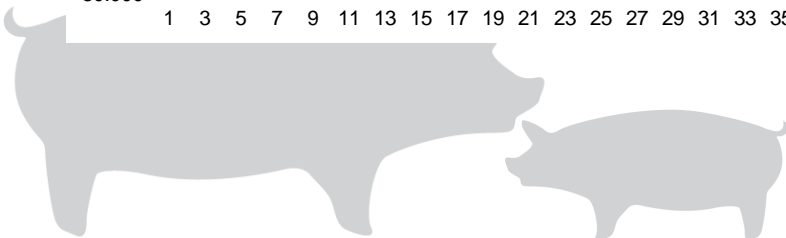

Weekly slaughtering's Danish Crown Essen

Week	2019	2018
1	40.367	56.737
2	63.329	62.716
3	63.408	63.596
4	61.468	62.579
5	60.896	60.584
6	59.523	59.507
7	60.227	62.597
8	60.695	63.178
9	59.326	62.731
10	62.005	62.555
11	61.619	63.673
12	60.030	63.832
13	60.311	57.666
14	59.040	56.402
15	61.006	60.480
16	54.587	63.566
17	53.110	63.393
18	52.555	57.370
19	58.603	57.111
20	58.518	63.484
21	60.282	57.400
22	49.073	63.529
23	63.195	61.383
24	53.936	59.021
25	59.462	60.077
26	57.454	58.620

Week	2019	2018
27	55.853	60.288
28	57.615	61.979
29	56.638	58.152
30	57.069	59.792
31	56.393	52.909
32	57.813	55.428
33	60.073	58.217
34	61.488	59.343
35	61.071	61.192
36	61.898	62.419
37	62.502	60.560
38	63.527	61.439
39	63.325	60.210
40	56.780	51.964
41	63.150	63.697
42		57.580
43		61.566
44		54.946
45		63.462
46		63.786
47		63.817
48		63.222
49		62.646
50		63.754
51		60.394
52		43.394
53		

Best regards
Danish Crown