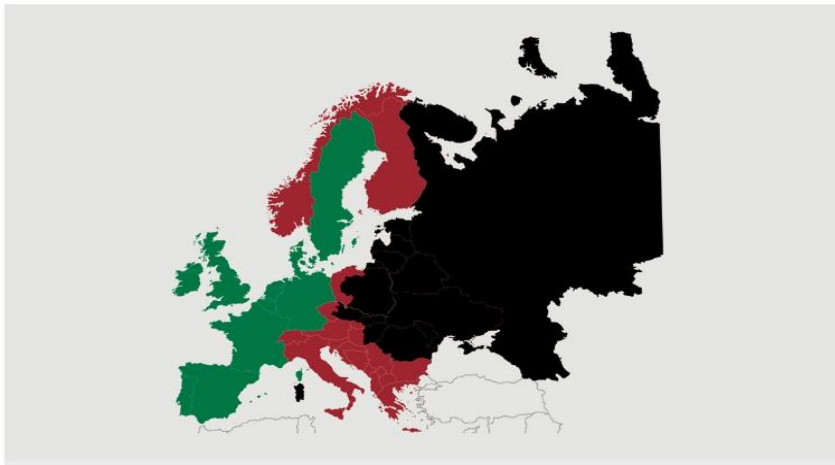

Week	2019	2018
27	55.853	60.288
28	57.615	61.979
29	56.638	58.152
30	57.069	59.792
31	56.393	52.909
32	57.813	55.428
33	60.073	58.217
34	61.488	59.343
35	61.071	61.192
36	61.898	62.419
37	62.502	60.560
38	63.527	61.439
39	63.325	60.210
40	56.780	51.964
41	63.150	63.697
42		57.580
43		61.566
44		54.946
45		63.462
46		63.786
47		63.817
48		63.222
49		62.646
50		63.754
51		60.394
52		43.394
53		

Best regards
Danish Crown

African swine fever

The EU Commission's reporting system for African swine fever for EU countries and Ukraine has been updated until 6th of October.

Country	Period September 30 nd - October 6 th		Year to date January 1 st – October 6 th		2018	
	Pigs	Wild boars	Pigs	Wild boars	Pigs	Wild boars
Estonia		3		67		230
Latvia		2	1	251	10	685
Lithuania		4	17	373	51	1.443
Poland		19	46	1.761	109	2.438
Italy			1	26	10	64
Ukraine			37	10	105	41
Czech Republic						28
Romania	17	6	1.471	499	1.163	170
Hungary		34		1.109		138
Bulgaria		1	38	66	1	5
Slovakia		1	11	12		
Serbia			18			
Belgium				479		161
Total	17	70	1.640	4.653	1.449	5.403

Black area: High risk and high readiness

Red area: High risk

Green area: Risk

Best regards
Danish Crown

African swine fever outbreaks in China

Cities/Regions		
Shenyang	Harbin	Great Khinogan Mountains
Zhengzhou	Yunnan	Yulin
Lianyungang	Jinshan	Guigang
Wenzhou	Jiangxi	Chongqing
Xuancheng	Shaanxi	Bome
Wuxi	Heilongjiang	Bayi
Chuzhou	Tongzhou	Gongbo'gyamda
Jiamusi	Linfen	Urumqi
Tongling	Daitongzhuangcun	Hubei
Xilin Gol	Qianshanzhen	Shizhu
Wuhu City	Huxian	Chengmai
Jilin	Dongjiang Avenue	
Songyuan	Yongning	
Gongzhuling	Siyang	
Horqin	Jiangsu	
Hohhot	Suihua	
Yingkou	Guizhou	
Zhaotong	Sanming	
Luotian	Zhuhai	
Baojing	Jinan	
Qingyang	Jinzhou	
Wuxue	Panjin	
Sichuan	Xushui	