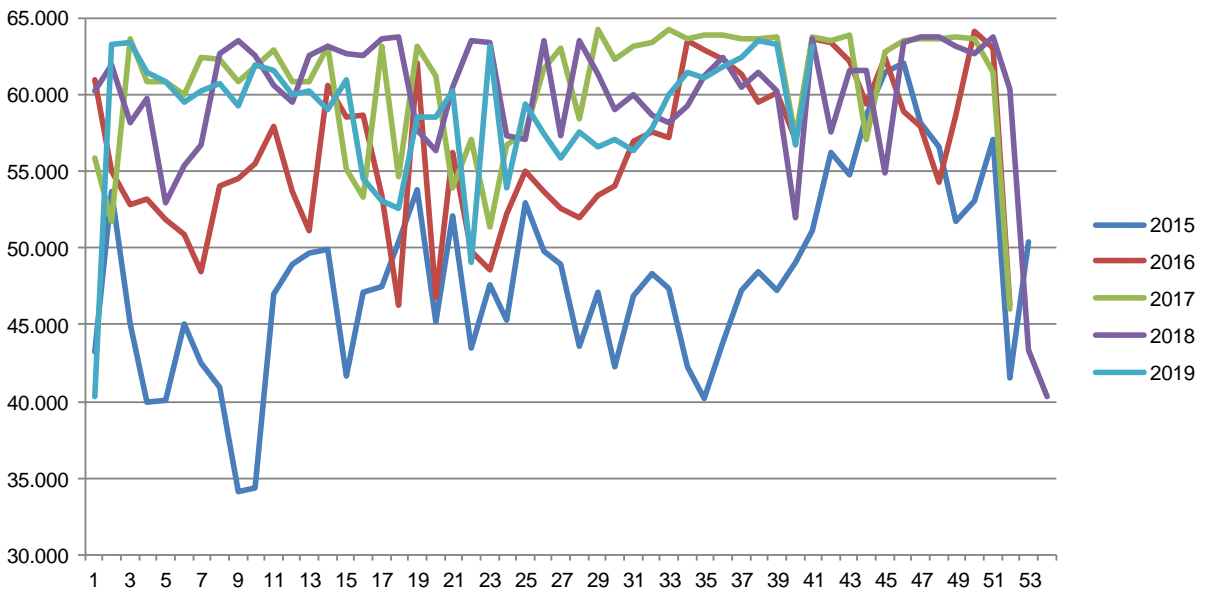

Weekly slaughtering's Danish Crown Essen

Week	2019	2018
1	40.367	56.737
2	63.329	62.716
3	63.408	63.596
4	61.468	62.579
5	60.896	60.584
6	59.523	59.507
7	60.227	62.597
8	60.695	63.178
9	59.326	62.731
10	62.005	62.555
11	61.619	63.673
12	60.030	63.832
13	60.311	57.666
14	59.040	56.402
15	61.006	60.480
16	54.587	63.566
17	53.110	63.393
18	52.555	57.370
19	58.603	57.111
20	58.518	63.484
21	60.282	57.400
22	49.073	63.529
23	63.195	61.383
24	53.936	59.021
25	59.462	60.077
26	57.454	58.620

Week	2019	2018
27	55.853	60.288
28	57.615	61.979
29	56.638	58.152
30	57.069	59.792
31	56.393	52.909
32	57.813	55.428
33	60.073	58.217
34	61.488	59.343
35	61.071	61.192
36	61.898	62.419
37	62.502	60.560
38	63.527	61.439
39	63.325	60.210
40	56.780	51.964
41	63.150	63.697
42		57.580
43		61.566
44		54.946
45		63.462
46		63.786
47		63.817
48		63.222
49		62.646
50		63.754
51		60.394
52		43.394
53		

Best regards
Danish Crown